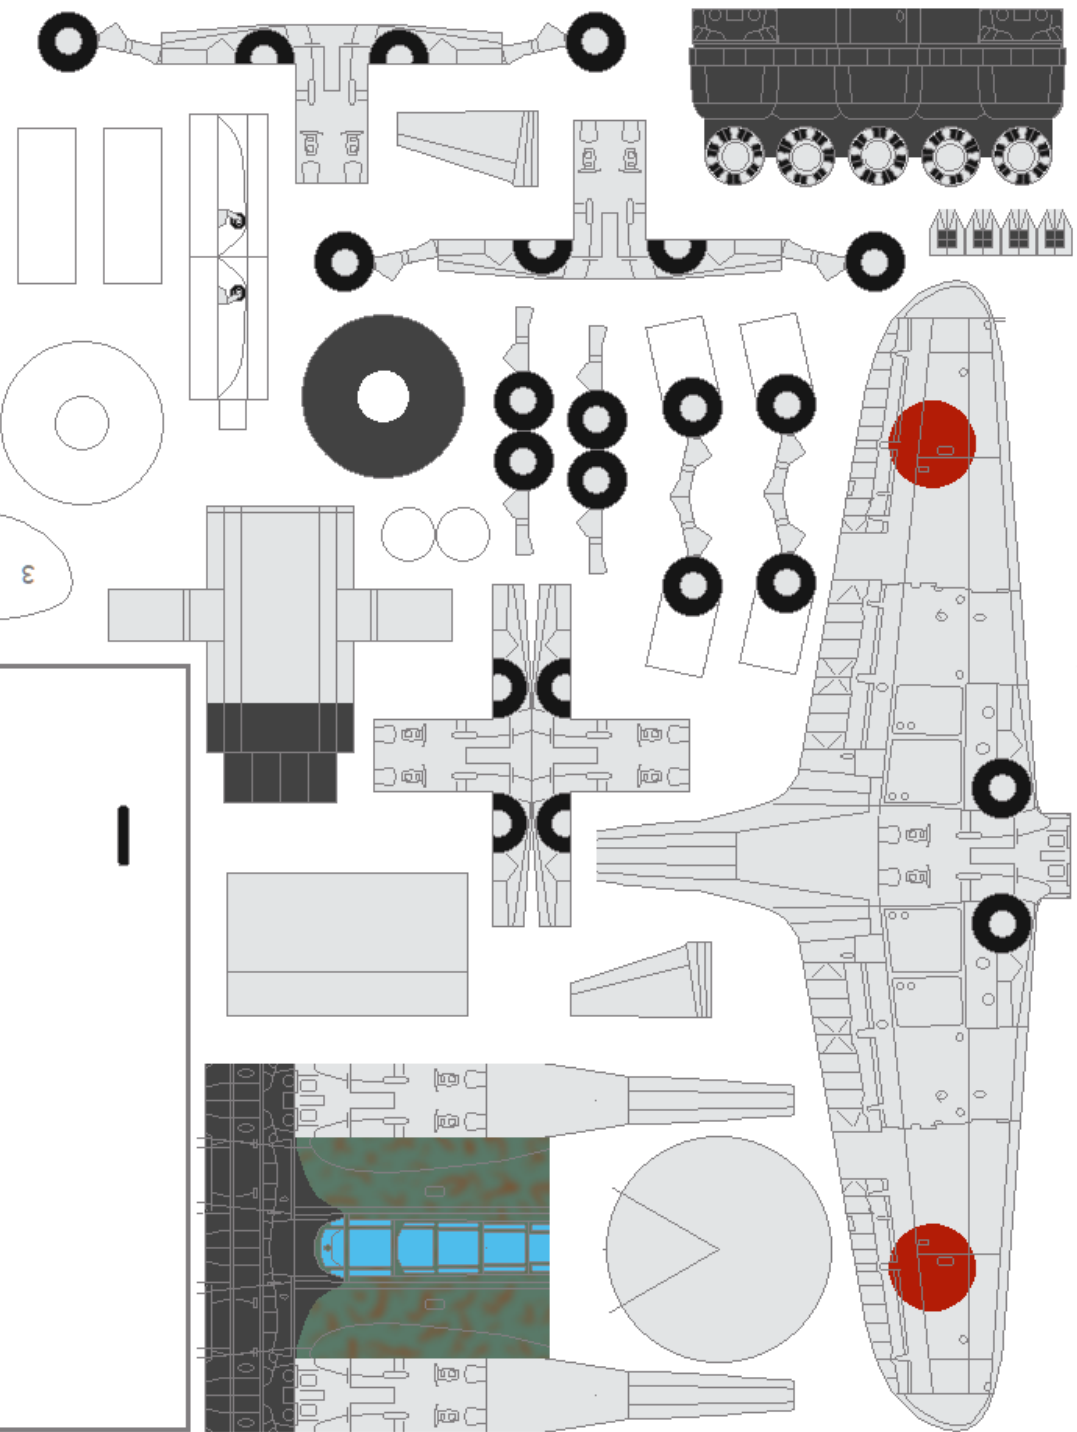

Nakajima B5N2 Model 12 Kate

4.06 inch(1:100)

www.4dpaperairplane.com

Nakajima
B5N2 Model 12 Kate
(1:100)

Nakajima
B5N2 Model 12 Kate
(1:100)