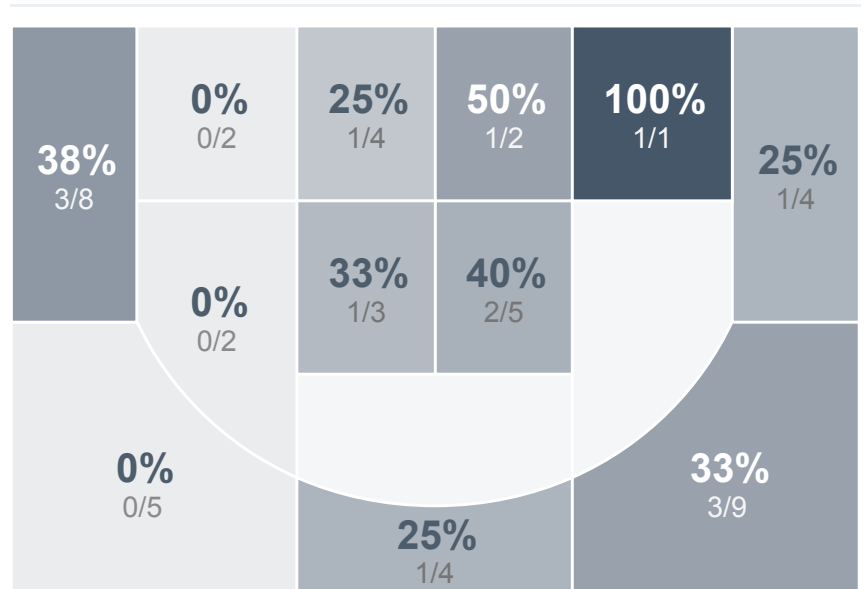

Williston High School