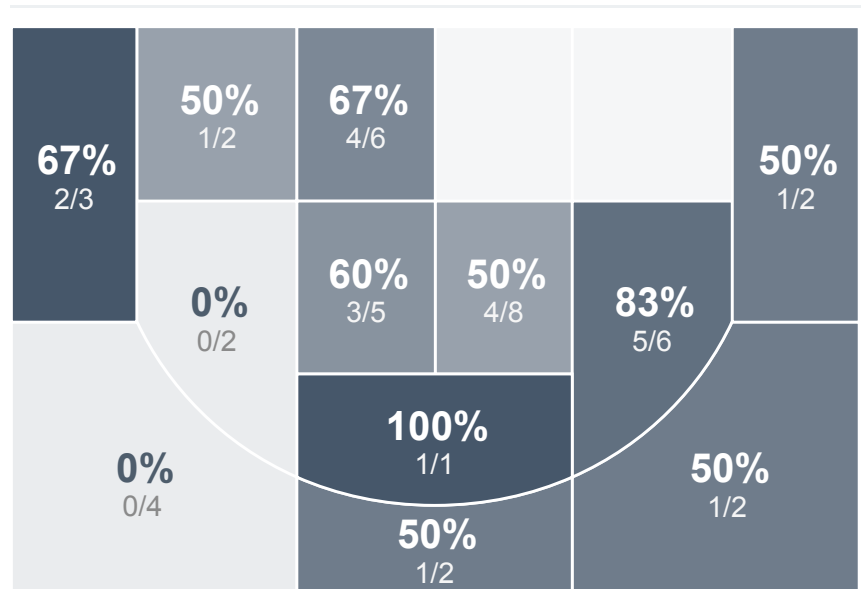

Girls Varsity Basketball