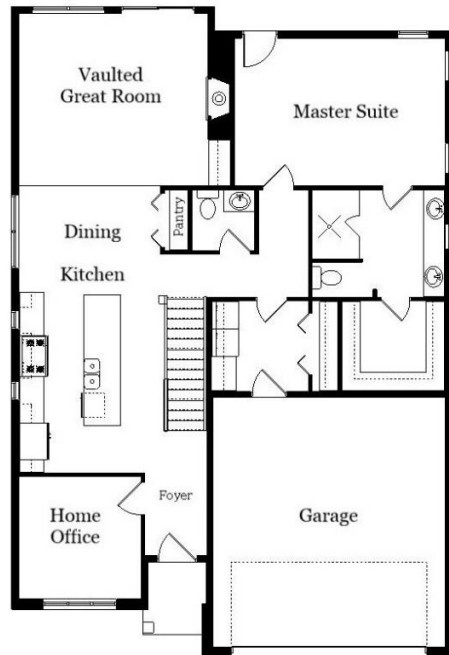

Your Land Your Style Your Home Your Way

Design + Build = Your Best Value

www.krausbuild.com

In Town 5041 FE
2400 Sq. Ft.

Copyright © 2021 Kraus Design Build
All Rights Reserved

The **Kraus** Company
DESIGN BUILD