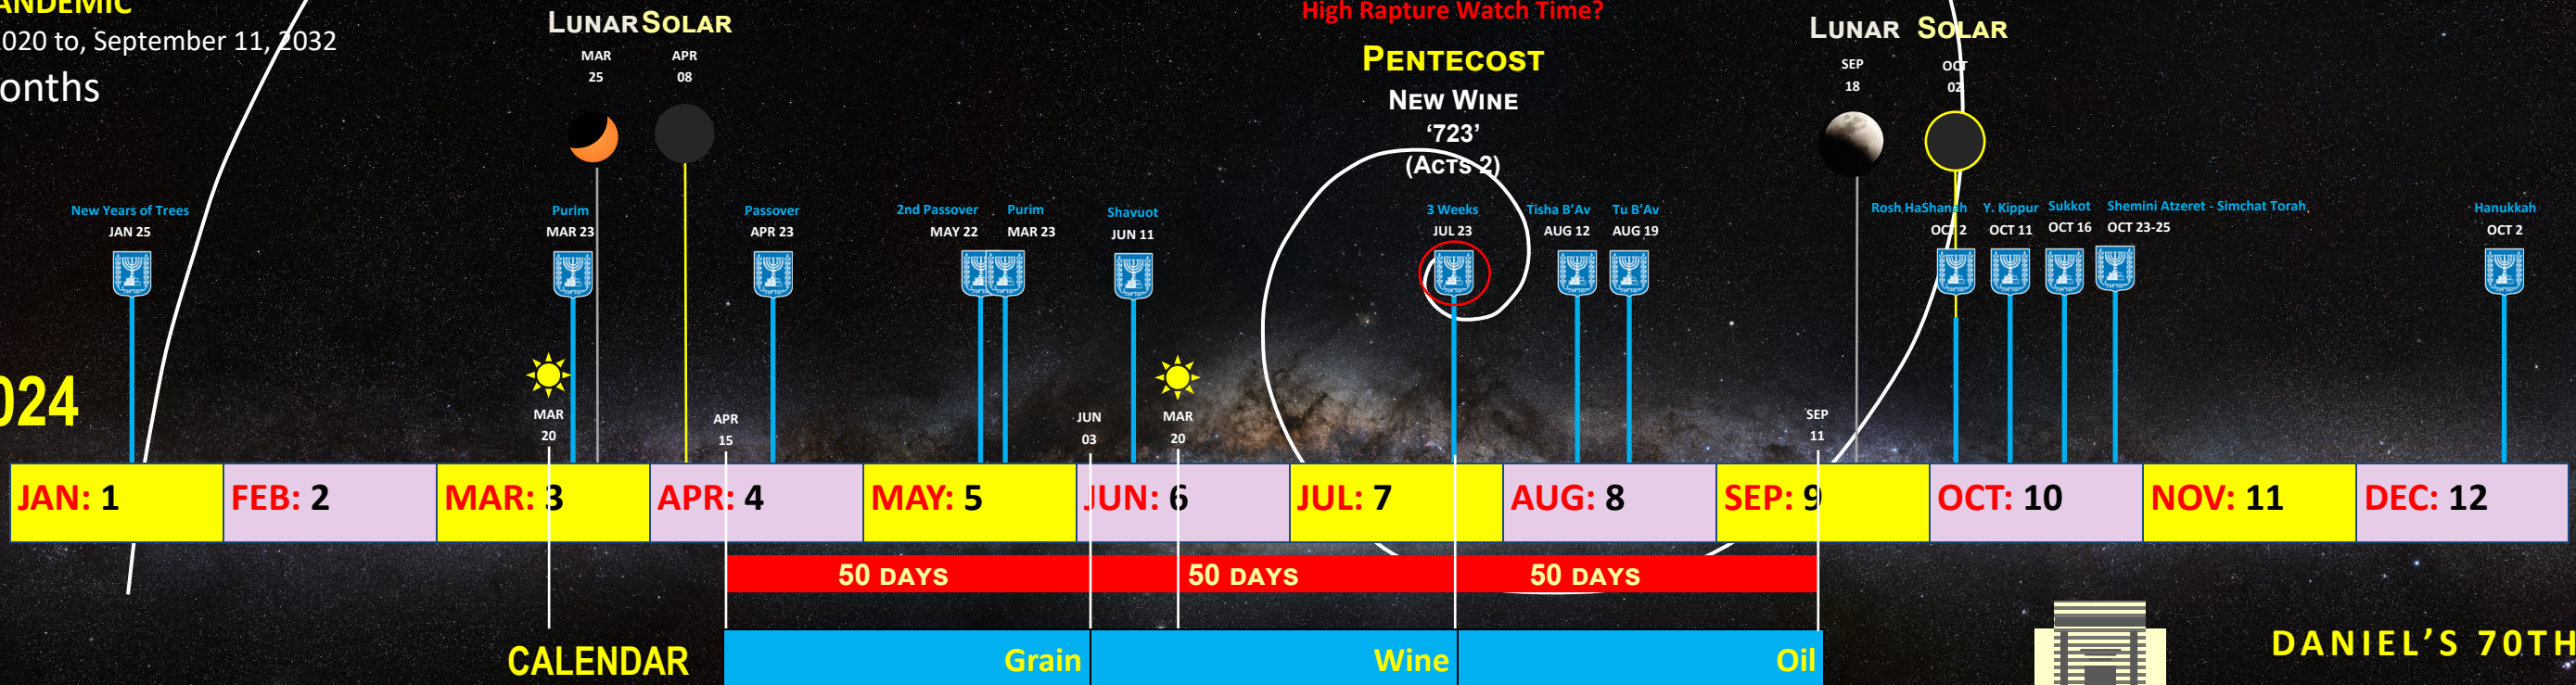

ECLIPSE AND FEAST TIMELINE 2024

SOLAR AND LUNAR ECLIPSE PATTERNS CORRESPONDING TO POSSIBLE TRIBULATION PERIOD

COVID PANDEMIC

March 11, 2020 to, September 11, 2032

=150 Months

2024

CALENDAR

Appointed times for the Rehearsals.

DANIEL'S 70TH WEEK?

3RD TEMPLE?

Temple Mount

1ST

YEAR SHEMITAH ISRAEL RETURNS

Fall 1952 + 80 Years

= Fall 2032

2032 - 7 Year Tribulation = 2025

7 Year Sabbath Period

NOT a Shemitah Cycle

70 AD

Destruction 2nd Temple

70 AD + 1,948 Years

= 2018

70th Year Anniversary

1948 Birth of Modern Israel

2018 + 7 Year Sabbath

= 2025

Start of Tribulation Period?

Daniel's 70th Week?

START OF JESUS' MINISTRY

28 AD + 7 Shemitahs = 70 AD

28	35	42	49	56	63	70
1	2	3	4	5	6	7

Not from 30 AD + 40 Years = 70