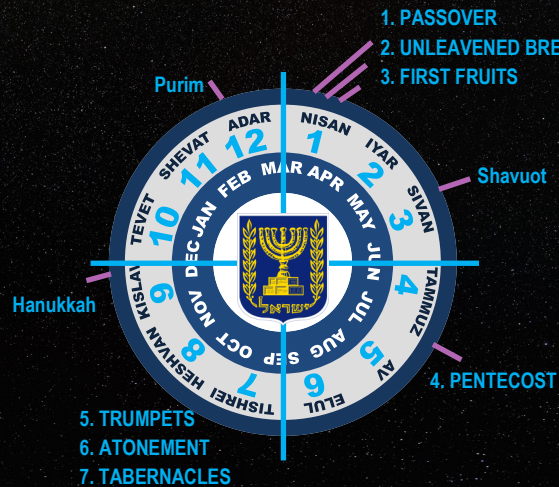

ECLIPSE AND FEAST TIMELINE 2024

SOLAR AND LUNAR ECLIPSE PATTERNS CORRESPONDING TO POSSIBLE TRIBULATION PERIOD

COVID PANDEMIC

March 11, 2020 to, September 11, 2032

=150 Months

2024

CALENDAR

Appointed times for the Rehearsals.

DANIEL'S 70TH WEEK?

3RD TEMPLE?

Temple Mount

1ST

YEAR SHEMITAH ISRAEL RETURNS

Fall 1952 + 80 Years

= Fall 2032

2032 - 7 Year Tribulation = 2025

7 Year Sabbath Period

NOT a Shemitah Cycle

70 AD

Destruction 2nd Temple

70 AD + 1,948 Years

= 2018

70th Year Anniversary

1948 Birth of Modern Israel

2018 + 7 Year Sabbath

= 2025

Start of Tribulation Period?

Daniel's 70th Week?

START OF JESUS' MINISTRY

28 AD + 7 Shemitahs = 70 AD

28	35	42	49	56	63	70
1	2	3	4	5	6	7

Not from 30 AD + 40 Years = 70