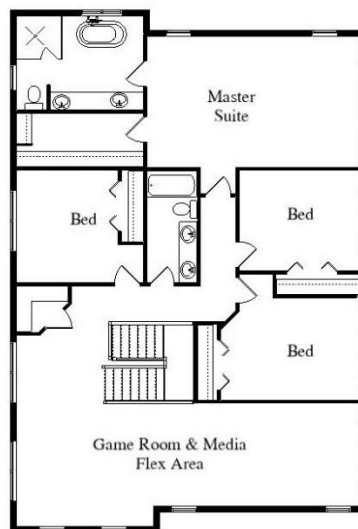

Your Land Your Style Your Home Your Way

Design + Build = Your Best Value

In Town 5012 FE
3020 Sq. Ft.

Designed for a 50+ x 120+ Lot

Copyright © 2021 Kraus Design Build
All Rights Reserved

The **Kraus** Company, LLC
DESIGN BUILD