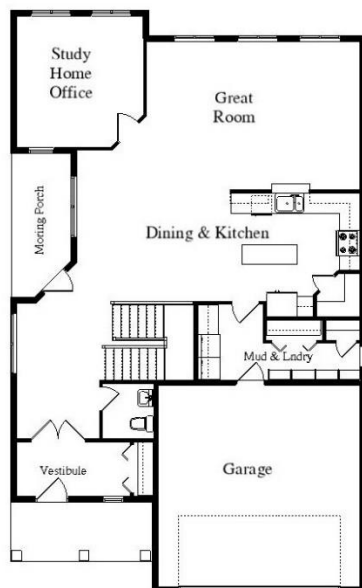

Your Land Your Style Your Home Your Way

Design + Build = Your Best Value

In Town 5012 FE
3020 Sq. Ft.

Designed for a 50+ x 120+ Lot

Copyright © 2021 Kraus Design Build
All Rights Reserved

The **Kraus** Company, LLC
DESIGN BUILD