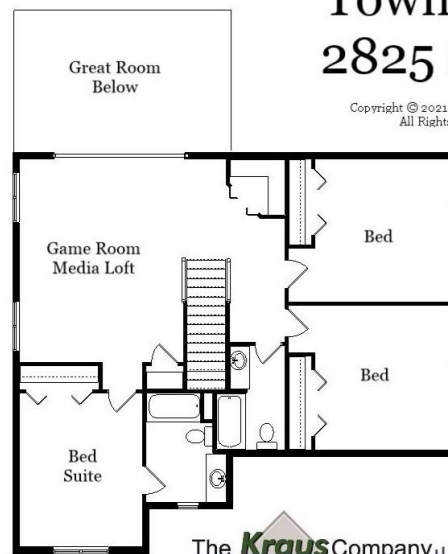

Your Land Your Style Your Home Your Way

Design + Build = Your Best Value

krausbuild.com

Townsend I 2825 Sq. Ft.

Copyright © 2021 Kraus Design Build
All Rights Reserved

The **Kraus** Company
DESIGN BUILD

248-972-5549