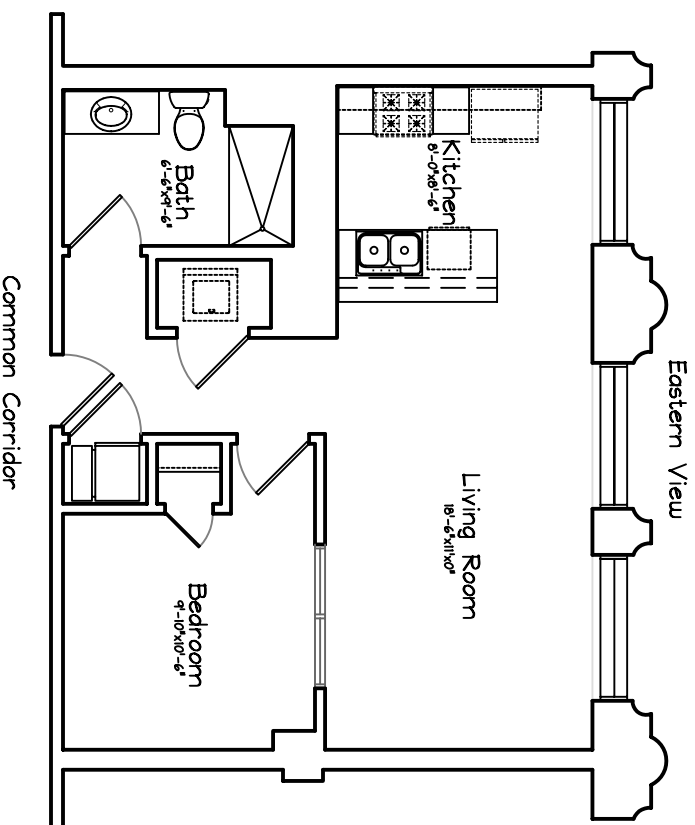

PLANKINTON LOFT APARTMENTS - 4th FLOOR

Unit #417 = 645 sq ft
One Bedroom, 1 Bath

Scale : 1/8" = 1'-0"

Square Footage taken from center of corridor/party walls
to exterior of turned walls.