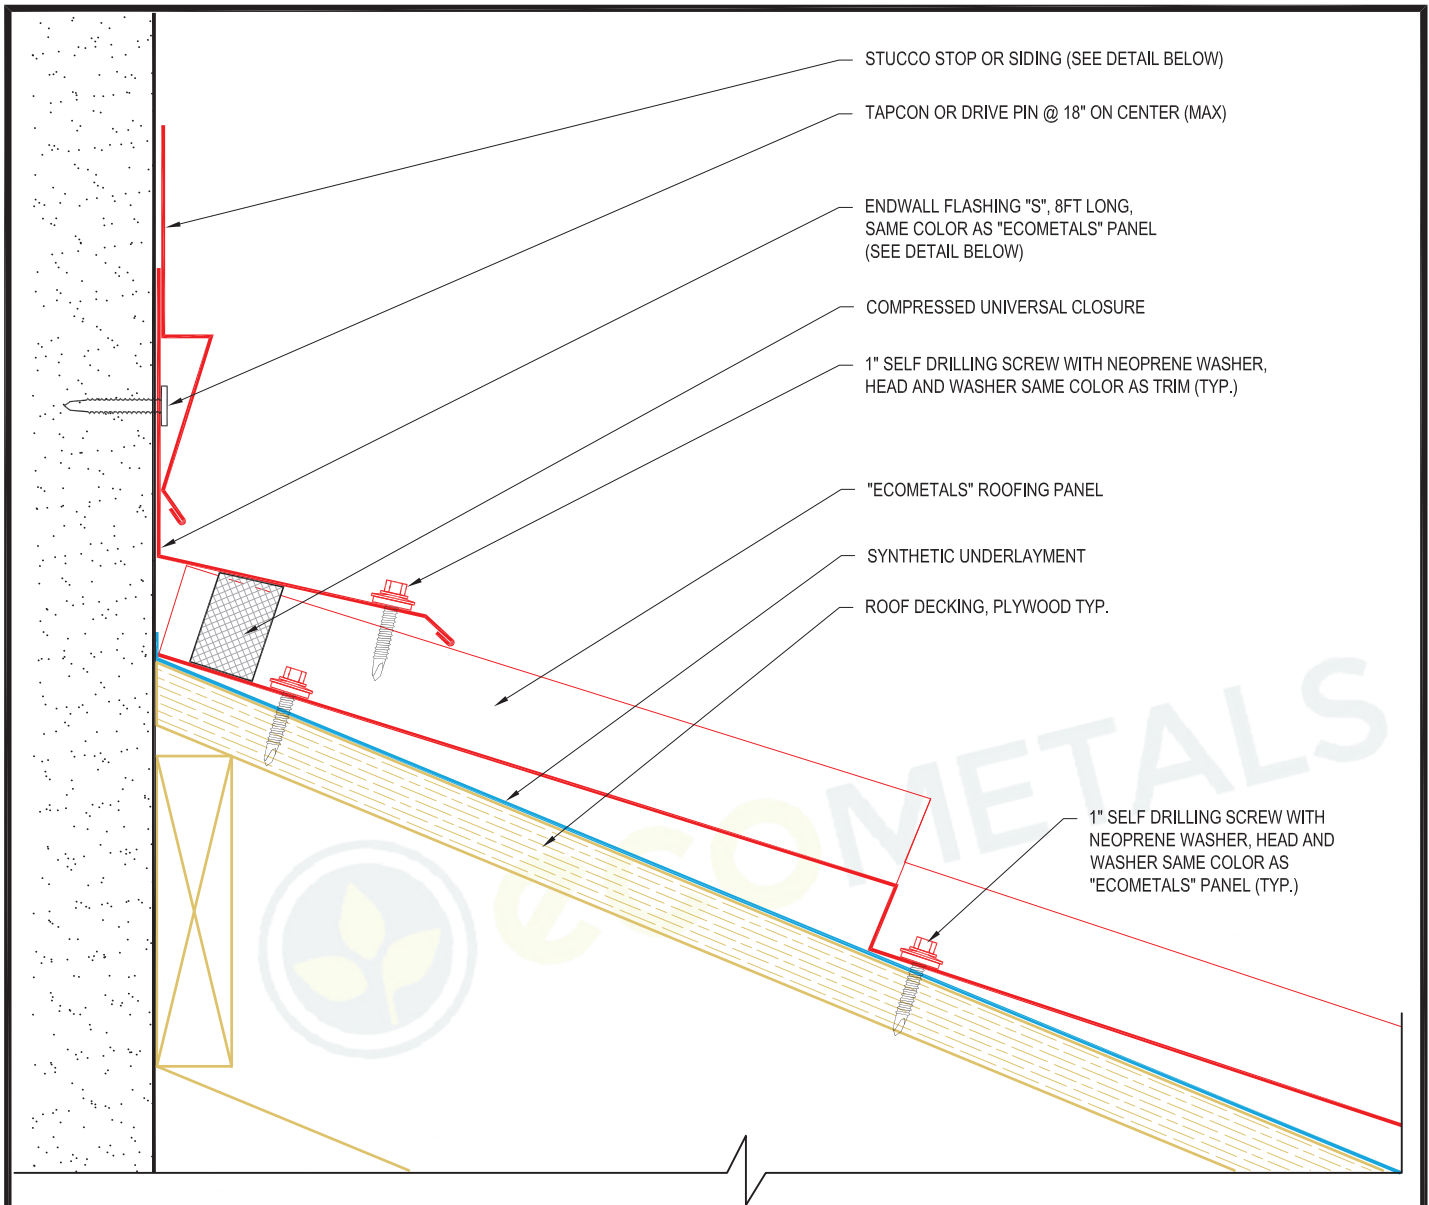

COPYRIGHT © ECOMETALS

Metal Roofing Wholesalers
Toll Free 1-877-646-6382
www.MetalRoofingWholesalers.com

Title

EAVE TRIM DETAIL

ENDWALL FLASHING "B"
8'-0" LENGTH
SAME COLOR AS "ECOMETALS" PANEL

COPYRIGHT © ECOMETALS

Metal Roofing Wholesalers
Toll Free 1-877-646-6382
www.MetalRoofingWholesalers.com

Title
ENDWALL FLASHING "B" DETAIL

ENDWALL FLASHING "S"
8'-0" LENGTH
SAME COLOR AS
"ECOMETALS" PANEL

STUCCO STOP 8'-0" LENGTH
SAME COLOR AS "ECOMETALS" PANEL

Title

HIGH PEAK TRIM

RIDGE CAP
 6'-6" LENGTH (6'-3" EFFECTIVE COVERAGE)
 SAME COLOR AS "ECOMETALS" PANEL

COPYRIGHT © ECOMETALS

Metal Roofing Wholesalers
 Toll Free 1-877-646-6382
 www.MetalRoofingWholesalers.com

Title
VENTED RIDGE CAP DETAIL

RIDGE CAP
6'-6" LENGTH (6'-3" EFFECTIVE COVERAGE)
SAME COLOR AS "ECOMETALS" PANEL

COPYRIGHT © ECOMETALS

Metal Roofing Wholesalers
Toll Free 1-877-646-6382
www.MetalRoofingWholesalers.com