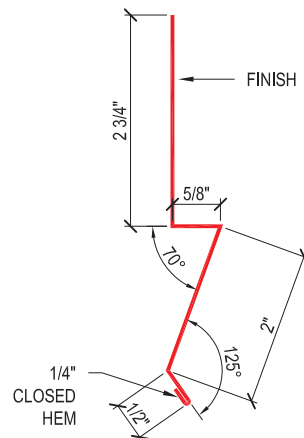

STUCCO STOP 8'-0" LENGTH
SAME COLOR AS
"ECOMETALS" PANEL

COPYRIGHT © ECOMETALS

Metal Roofing Wholesalers
Toll Free 1-877-646-6382
www.MetalRoofingWholesalers.com

Title

SIDEWALL FLASHING "S" DETAIL