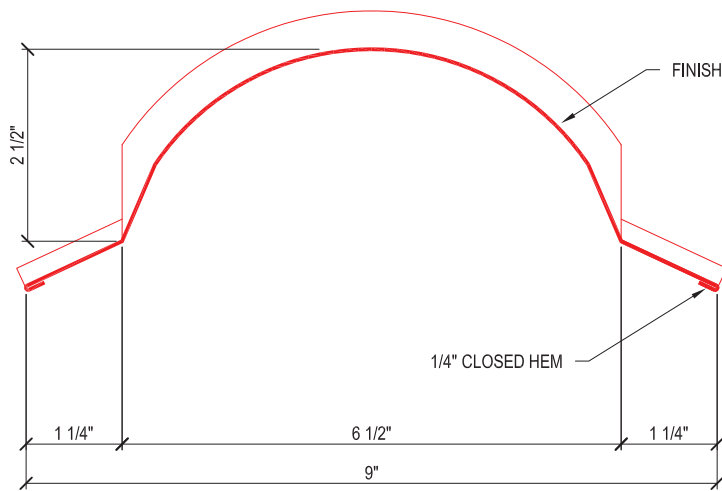

Title

HIGH PEAK TRIM

RIDGE CAP
 6'-6" LENGTH (6'-3" EFFECTIVE COVERAGE)
 SAME COLOR AS "ECOMETALS" PANEL

COPYRIGHT © ECOMETALS

Metal Roofing Wholesalers
 Toll Free 1-877-646-6382
 www.MetalRoofingWholesalers.com

Title
VENTED RIDGE CAP DETAIL

RIDGE CAP
6'-6" LENGTH (6'-3" EFFECTIVE COVERAGE)
SAME COLOR AS "ECOMETALS" PANEL

COPYRIGHT © ECOMETALS

Metal Roofing Wholesalers
Toll Free 1-877-646-6382
www.MetalRoofingWholesalers.com

Title
VENTED RIDGE CAP DETAIL

RIDGE/HIP CAP
 6'-6" LENGTH (6'-3" EFFECTIVE COVERAGE)
 SAME COLOR AS "ECOMETALS" PANEL

COPYRIGHT © ECOMETALS

Metal Roofing Wholesalers
 Toll Free 1-877-646-6382
www.MetalRoofingWholesalers.com