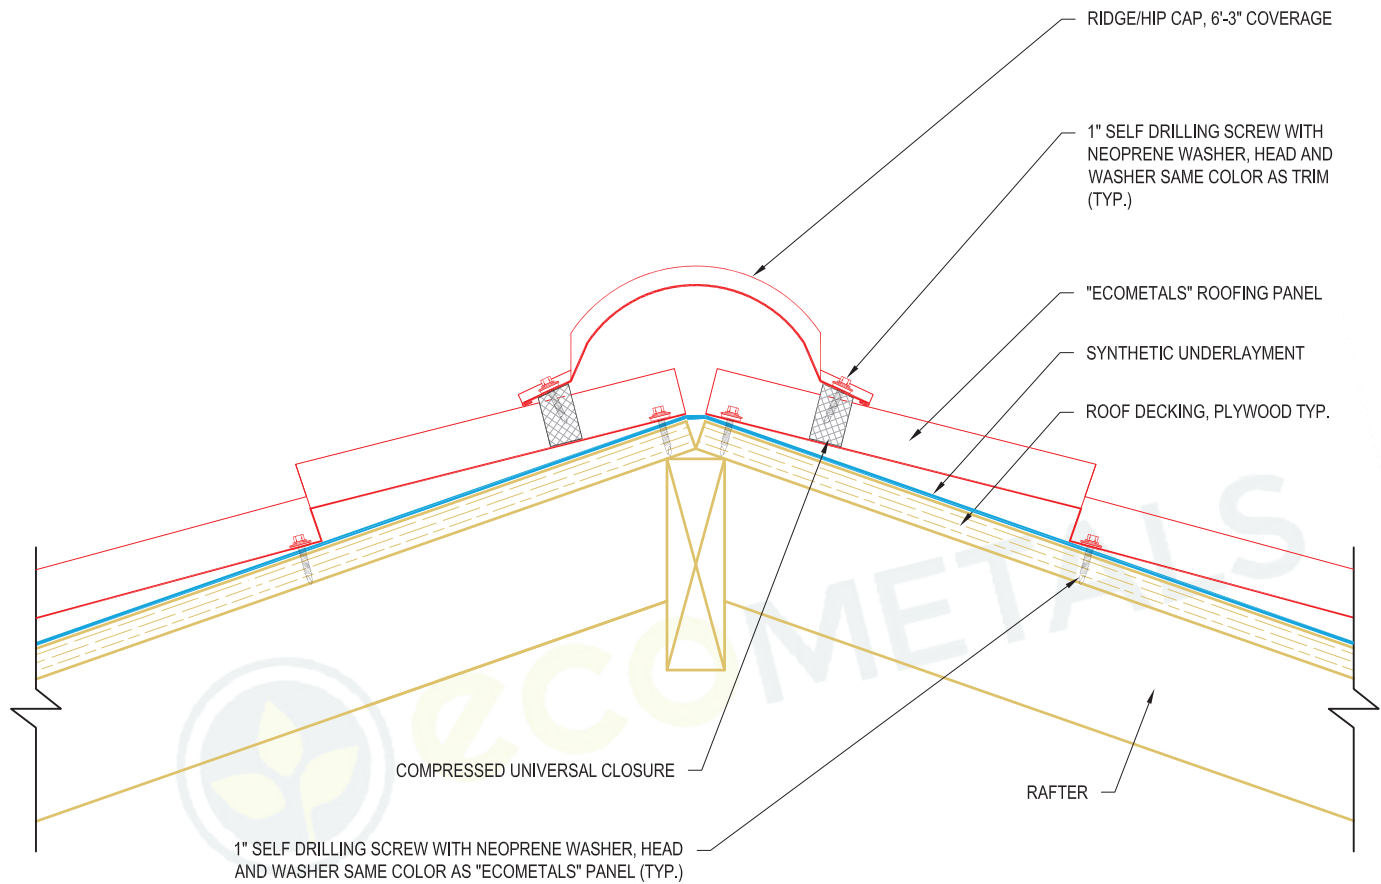

Title

HIGH PEAK TRIM

RIDGE CAP
 6'-6" LENGTH (6'-3" EFFECTIVE COVERAGE)
 SAME COLOR AS "ECOMETALS" PANEL

COPYRIGHT © ECOMETALS

Metal Roofing Wholesalers
 Toll Free 1-877-646-6382
 www.MetalRoofingWholesalers.com

Title
VENTED RIDGE CAP DETAIL

RIDGE CAP
6'-6" LENGTH (6'-3" EFFECTIVE COVERAGE)
SAME COLOR AS "ECOMETALS" PANEL

COPYRIGHT © ECOMETALS

Metal Roofing Wholesalers
Toll Free 1-877-646-6382
www.MetalRoofingWholesalers.com

Title
VENTED RIDGE CAP DETAIL

RIDGE/HIP CAP
 6'-6" LENGTH (6'-3" EFFECTIVE COVERAGE)
 SAME COLOR AS "ECOMETALS" PANEL

COPYRIGHT © ECOMETALS

Metal Roofing Wholesalers
 Toll Free 1-877-646-6382
www.MetalRoofingWholesalers.com