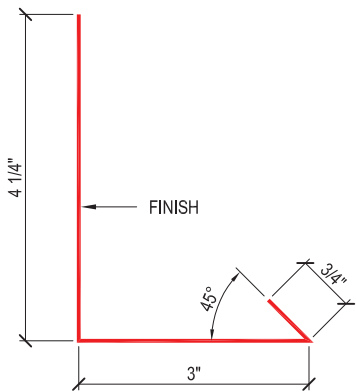

Title
VENTED RIDGE CAP DETAIL

RIDGE/HIP CAP
 6'-6" LENGTH (6'-3" EFFECTIVE COVERAGE)
 SAME COLOR AS "ECOMETALS" PANEL

COPYRIGHT © ECOMETALS

Metal Roofing Wholesalers
 Toll Free 1-877-646-6382
www.MetalRoofingWholesalers.com

Title

RIDGE/HIP CAP

SIDEWALL FLASHING "B"
8'-0" LENGTH
SAME COLOR AS "ECOMETALS" PANEL

COPYRIGHT © ECOMETALS

Metal Roofing Wholesalers
Toll Free 1-877-646-6382
www.MetalRoofingWholesalers.com

Title
SIDEWALL FLASHING "B" DETAIL