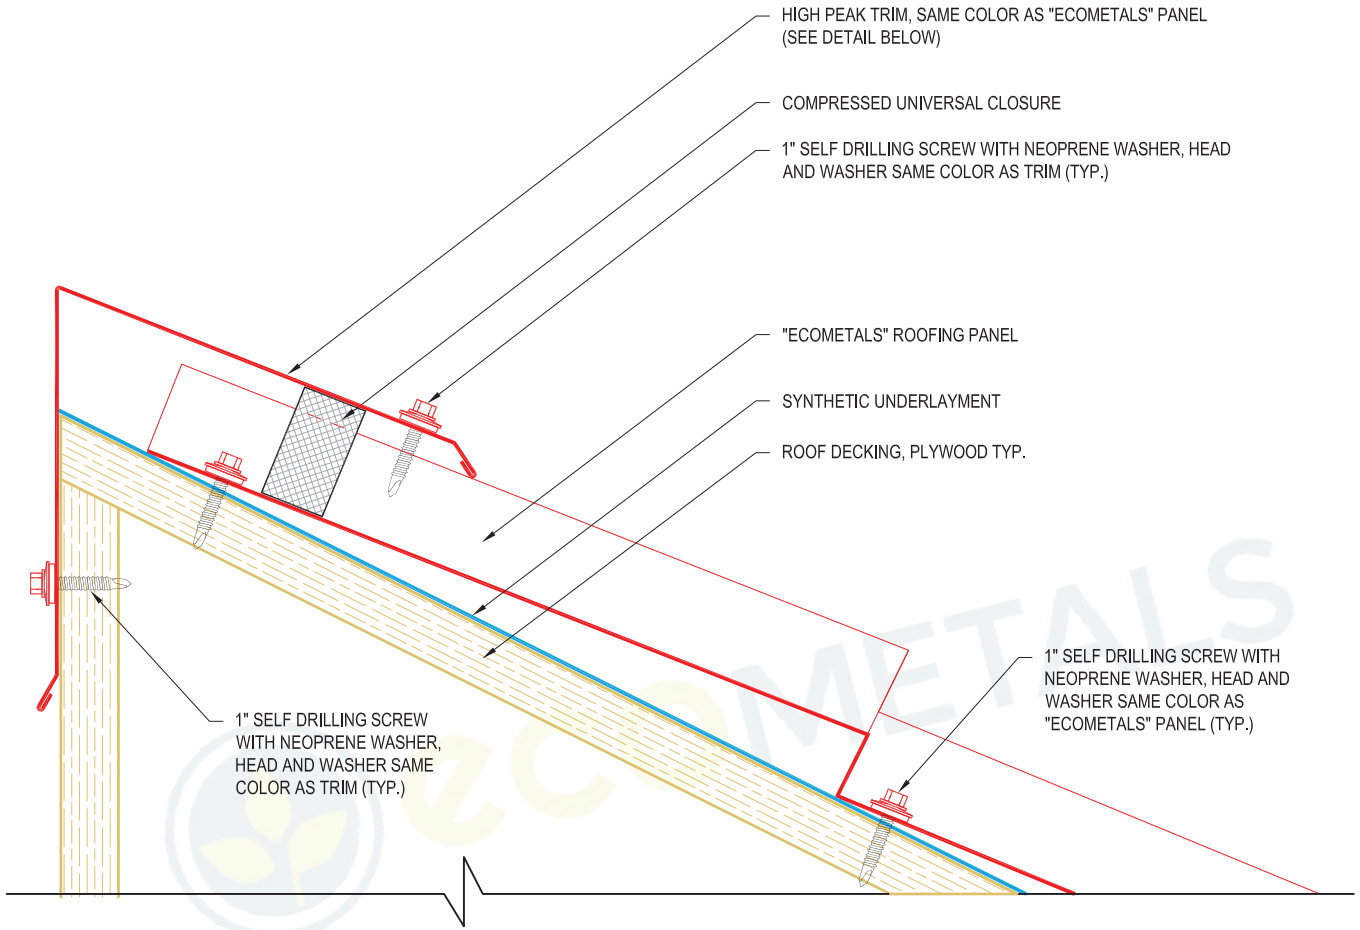

COPYRIGHT © ECOMETALS

Metal Roofing Wholesalers
Toll Free 1-877-646-6382
www.MetalRoofingWholesalers.com

Title

ENDWALL FLASHING "S" DETAIL

GABLE TRIM
8'-0" LENGTH
SAME COLOR AS "ECOMETALS" PANEL

COPYRIGHT © ECOMETALS

Metal Roofing Wholesalers
Toll Free 1-877-646-6382
www.MetalRoofingWholesalers.com

Title

GABLE TRIM

HIGH PEAK TRIM
8'-0" LENGTH
SAME COLOR AS "ECOMETALS" PANEL

COPYRIGHT © ECOMETALS

Metal Roofing Wholesalers
Toll Free 1-877-646-6382
www.MetalRoofingWholesalers.com

Title

HIGH PEAK TRIM

RIDGE CAP
 6'-6" LENGTH (6'-3" EFFECTIVE COVERAGE)
 SAME COLOR AS "ECOMETALS" PANEL

COPYRIGHT © ECOMETALS

Metal Roofing Wholesalers
 Toll Free 1-877-646-6382
 www.MetalRoofingWholesalers.com

Title
VENTED RIDGE CAP DETAIL

RIDGE CAP
6'-6" LENGTH (6'-3" EFFECTIVE COVERAGE)
SAME COLOR AS "ECOMETALS" PANEL

COPYRIGHT © ECOMETALS

Metal Roofing Wholesalers
Toll Free 1-877-646-6382
www.MetalRoofingWholesalers.com