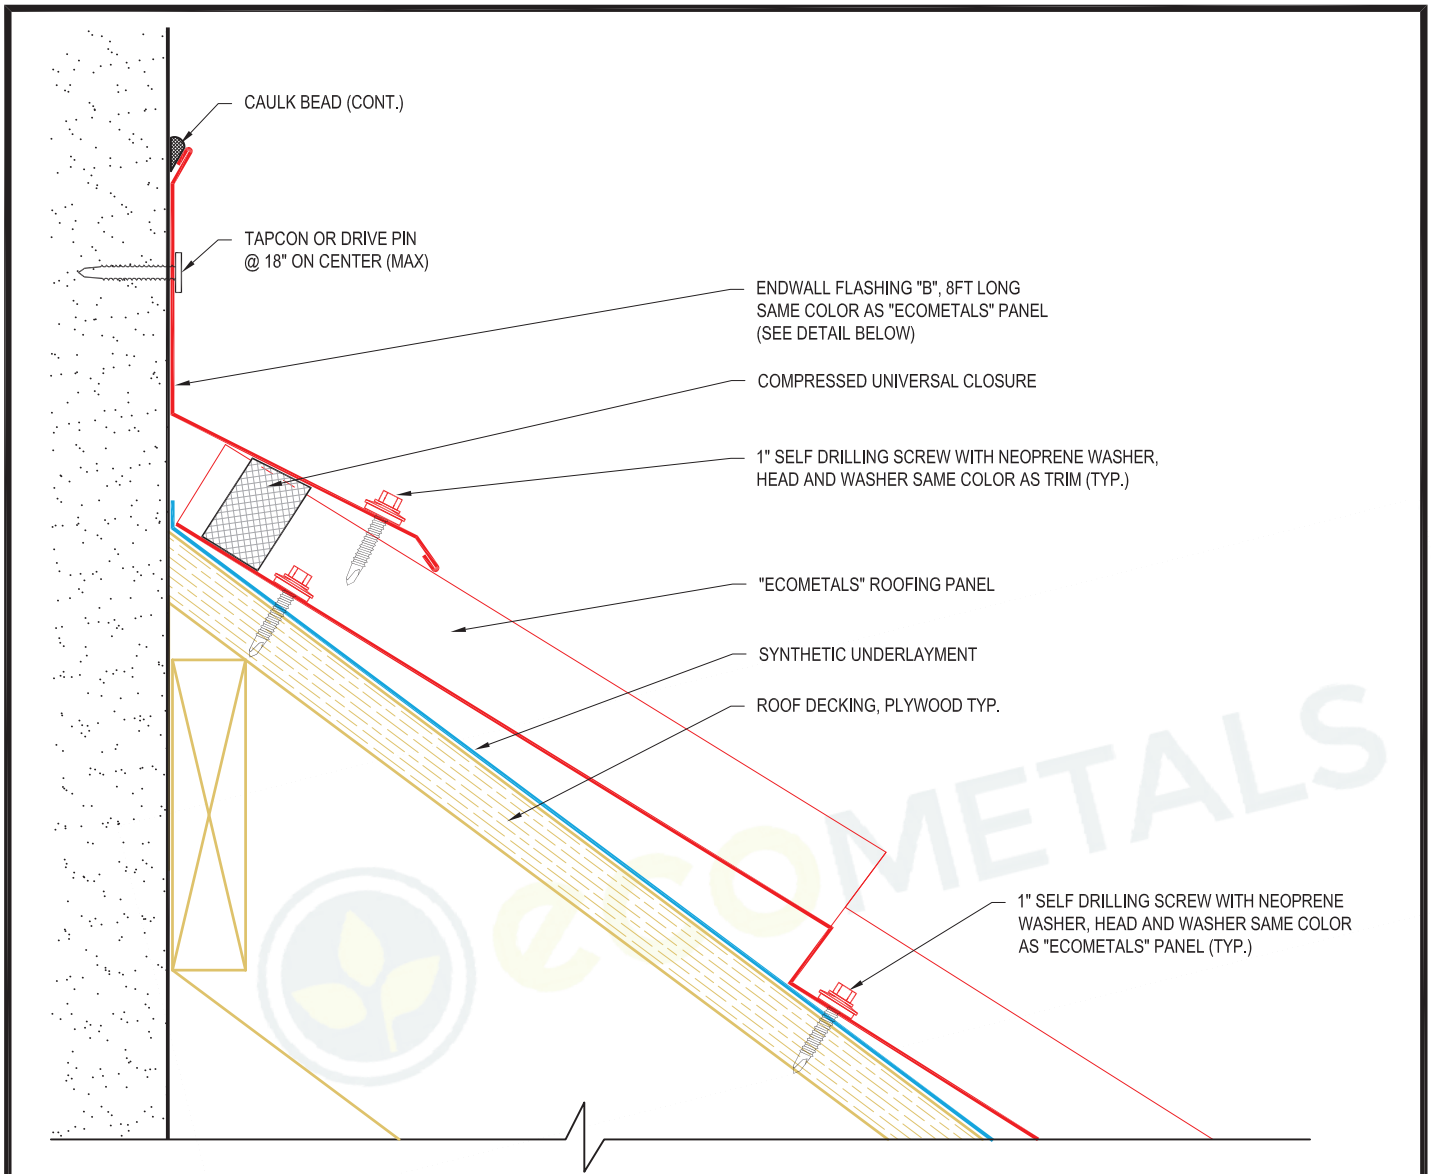

COPYRIGHT © ECOMETALS

Metal Roofing Wholesalers
Toll Free 1-877-646-6382
www.MetalRoofingWholesalers.com

Title

EAVE TRIM DETAIL

ENDWALL FLASHING "B"
8'-0" LENGTH
SAME COLOR AS "ECOMETALS" PANEL

COPYRIGHT © ECOMETALS

Metal Roofing Wholesalers
Toll Free 1-877-646-6382
www.MetalRoofingWholesalers.com

Title
ENDWALL FLASHING "B" DETAIL

ENDWALL FLASHING "S"
8'-0" LENGTH
SAME COLOR AS
"ECOMETALS" PANEL

STUCCO STOP 8'-0" LENGTH
SAME COLOR AS "ECOMETALS" PANEL

Title

HIGH PEAK TRIM

RIDGE CAP
 6'-6" LENGTH (6'-3" EFFECTIVE COVERAGE)
 SAME COLOR AS "ECOMETALS" PANEL

COPYRIGHT © ECOMETALS

Metal Roofing Wholesalers
 Toll Free 1-877-646-6382
 www.MetalRoofingWholesalers.com

Title
VENTED RIDGE CAP DETAIL

RIDGE CAP
6'-6" LENGTH (6'-3" EFFECTIVE COVERAGE)
SAME COLOR AS "ECOMETALS" PANEL

COPYRIGHT © ECOMETALS

Metal Roofing Wholesalers
Toll Free 1-877-646-6382
www.MetalRoofingWholesalers.com