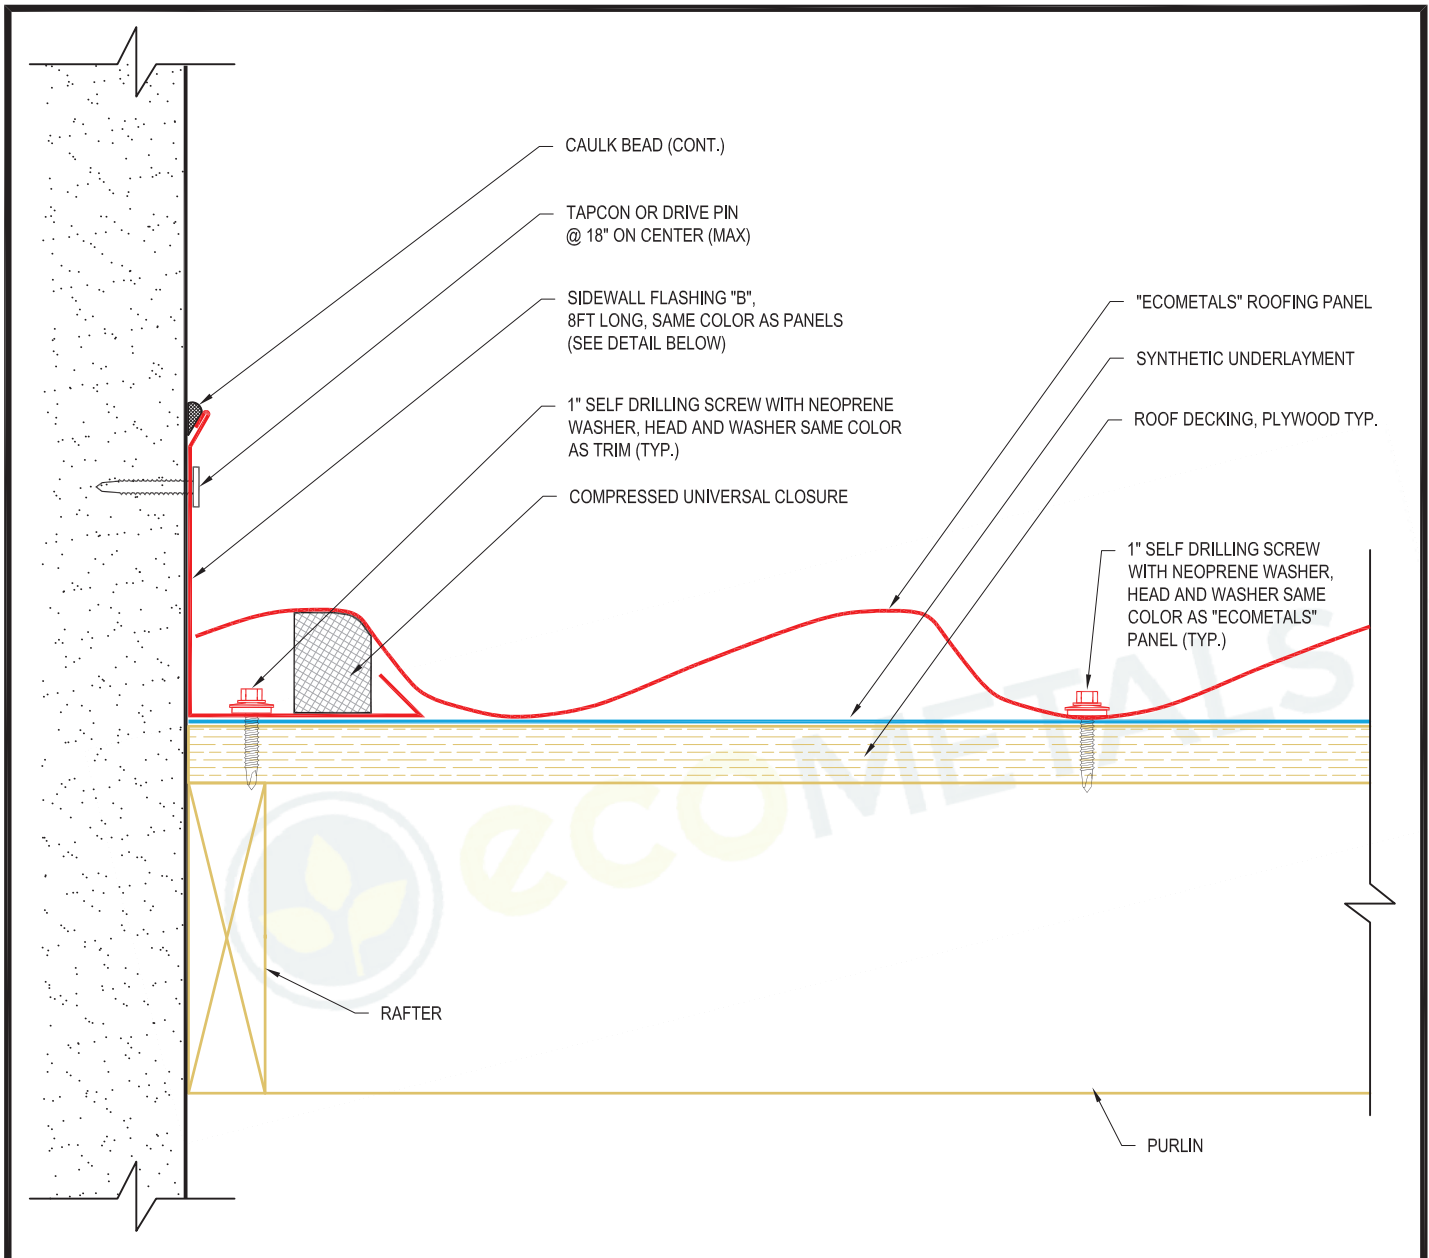

SIDEWALL FLASHING "B"
8'-0" LENGTH
SAME COLOR AS "ECOMETALS" PANEL

COPYRIGHT © ECOMETALS

Metal Roofing Wholesalers
Toll Free 1-877-646-6382
www.MetalRoofingWholesalers.com

Title
SIDEWALL FLASHING "B" DETAIL