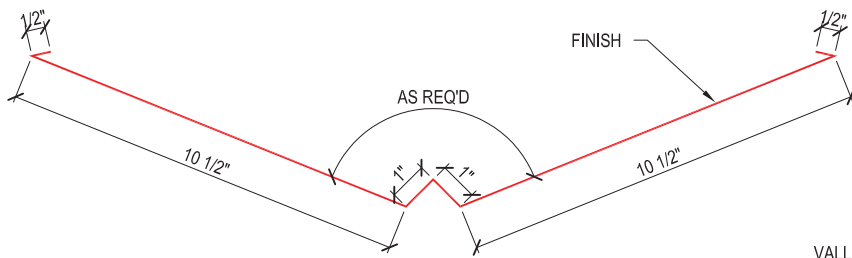

1/2"

6"

1/4" CLOSED HEM

PITCH TRANSITION FLASHING
8'-0" LENGTH
SAME COLOR AS "ECOMETALS" PANEL

COPYRIGHT © ECOMETALS

Metal Roofing Wholesalers
Toll Free 1-877-646-6382
www.MetalRoofingWholesalers.com

Title

PITCH TRANSITION FLASHING