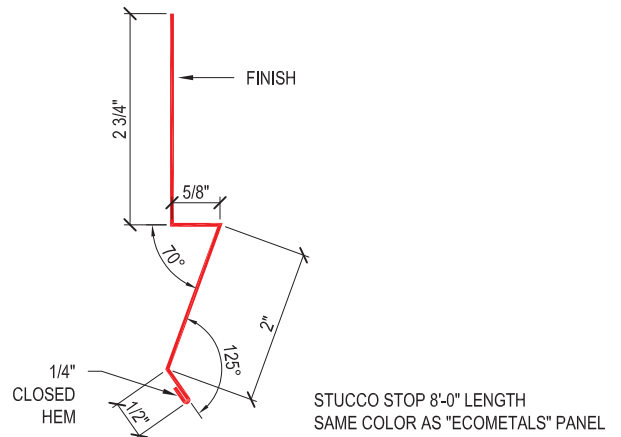

COPYRIGHT © ECOMETALS

Metal Roofing Wholesalers
Toll Free 1-877-646-6382
www.MetalRoofingWholesalers.com

Title

EAVE TRIM DETAIL

ENDWALL FLASHING "B"
8'-0" LENGTH
SAME COLOR AS "ECOMETALS" PANEL

COPYRIGHT © ECOMETALS

Metal Roofing Wholesalers
Toll Free 1-877-646-6382
www.MetalRoofingWholesalers.com

Title
ENDWALL FLASHING "B" DETAIL

ENDWALL FLASHING "S"
8'-0" LENGTH
SAME COLOR AS
"ECOMETALS" PANEL

STUCCO STOP 8'-0" LENGTH
SAME COLOR AS "ECOMETALS" PANEL

Title

HIGH PEAK TRIM

RIDGE CAP
 6'-6" LENGTH (6'-3" EFFECTIVE COVERAGE)
 SAME COLOR AS "ECOMETALS" PANEL

COPYRIGHT © ECOMETALS

Metal Roofing Wholesalers
 Toll Free 1-877-646-6382
 www.MetalRoofingWholesalers.com

Title
VENTED RIDGE CAP DETAIL

RIDGE CAP
6'-6" LENGTH (6'-3" EFFECTIVE COVERAGE)
SAME COLOR AS "ECOMETALS" PANEL

COPYRIGHT © ECOMETALS

Metal Roofing Wholesalers
Toll Free 1-877-646-6382
www.MetalRoofingWholesalers.com