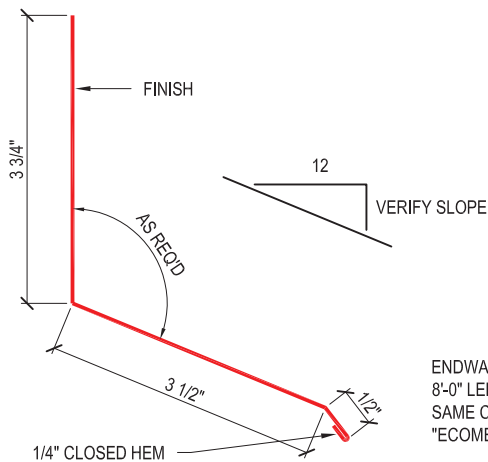

ENDWALL FLASHING "S"
8'-0" LENGTH
SAME COLOR AS
"ECOMETALS" PANEL