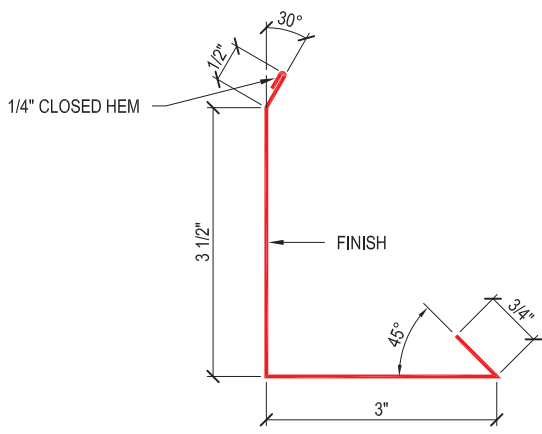

SIDEWALL FLASHING "B"
8'-0" LENGTH
SAME COLOR AS "ECOMETALS" PANEL

COPYRIGHT © ECOMETALS

Metal Roofing Wholesalers
Toll Free 1-877-646-6382
www.MetalRoofingWholesalers.com

Title
SIDEWALL FLASHING "B" DETAIL