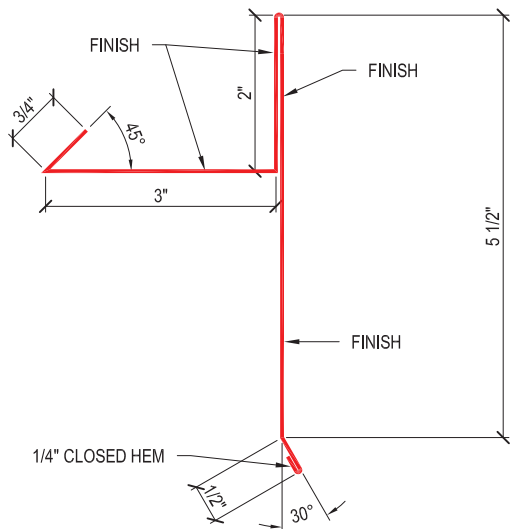

GABLE TRIM
8'-0" LENGTH
SAME COLOR AS "ECOMETALS" PANEL

COPYRIGHT © ECOMETALS

Metal Roofing Wholesalers
Toll Free 1-877-646-6382
www.MetalRoofingWholesalers.com

Title

GABLE TRIM