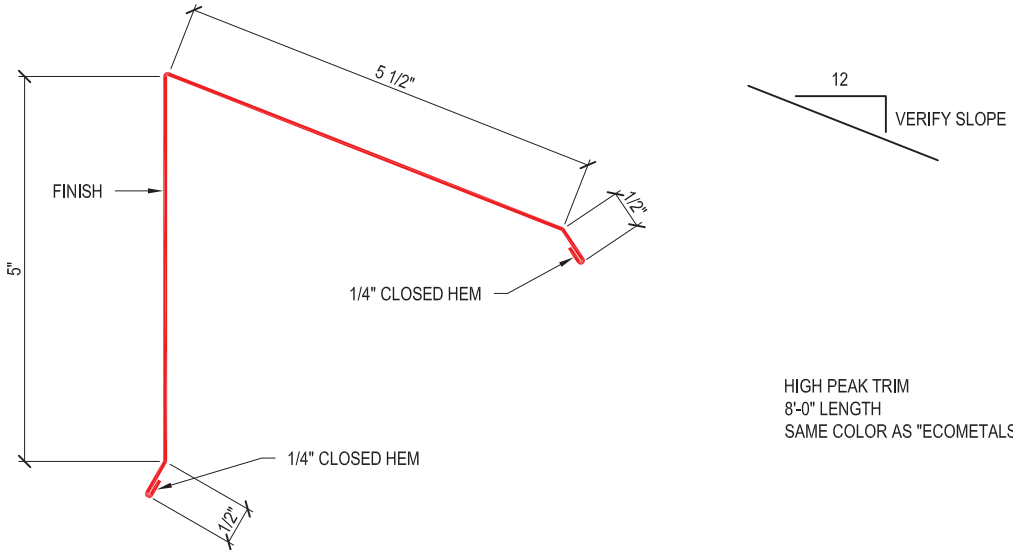

COPYRIGHT © ECOMETALS

Metal Roofing Wholesalers
Toll Free 1-877-646-6382
www.MetalRoofingWholesalers.com

Title

ENDWALL FLASHING "S" DETAIL

GABLE TRIM
8'-0" LENGTH
SAME COLOR AS "ECOMETALS" PANEL

COPYRIGHT © ECOMETALS

Metal Roofing Wholesalers
Toll Free 1-877-646-6382
www.MetalRoofingWholesalers.com

Title

GABLE TRIM

HIGH PEAK TRIM
8'-0" LENGTH
SAME COLOR AS "ECOMETALS" PANEL

COPYRIGHT © ECOMETALS

Metal Roofing Wholesalers
Toll Free 1-877-646-6382
www.MetalRoofingWholesalers.com

Title

HIGH PEAK TRIM

RIDGE CAP
 6'-6" LENGTH (6'-3" EFFECTIVE COVERAGE)
 SAME COLOR AS "ECOMETALS" PANEL

COPYRIGHT © ECOMETALS

Metal Roofing Wholesalers
 Toll Free 1-877-646-6382
 www.MetalRoofingWholesalers.com

Title
VENTED RIDGE CAP DETAIL

RIDGE CAP
6'-6" LENGTH (6'-3" EFFECTIVE COVERAGE)
SAME COLOR AS "ECOMETALS" PANEL

COPYRIGHT © ECOMETALS

Metal Roofing Wholesalers
Toll Free 1-877-646-6382
www.MetalRoofingWholesalers.com