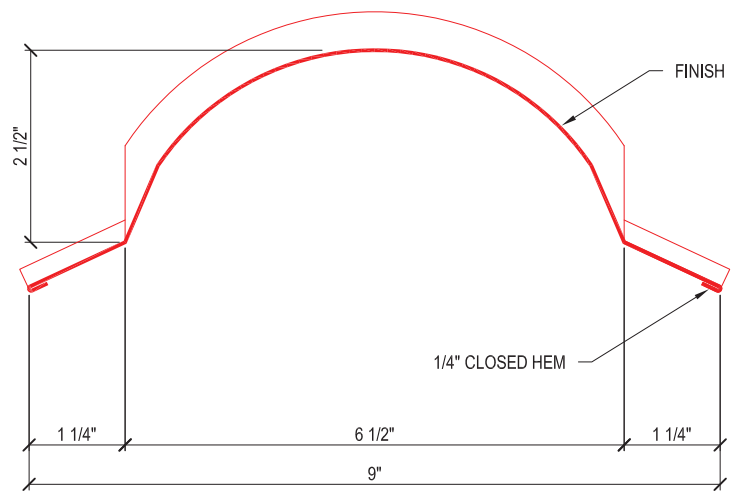

Title

HIGH PEAK TRIM

RIDGE CAP
 6'-6" LENGTH (6'-3" EFFECTIVE COVERAGE)
 SAME COLOR AS "ECOMETALS" PANEL

COPYRIGHT © ECOMETALS

Metal Roofing Wholesalers
 Toll Free 1-877-646-6382
 www.MetalRoofingWholesalers.com

Title
VENTED RIDGE CAP DETAIL

RIDGE CAP
6'-6" LENGTH (6'-3" EFFECTIVE COVERAGE)
SAME COLOR AS "ECOMETALS" PANEL

COPYRIGHT © ECOMETALS

Metal Roofing Wholesalers
Toll Free 1-877-646-6382
www.MetalRoofingWholesalers.com