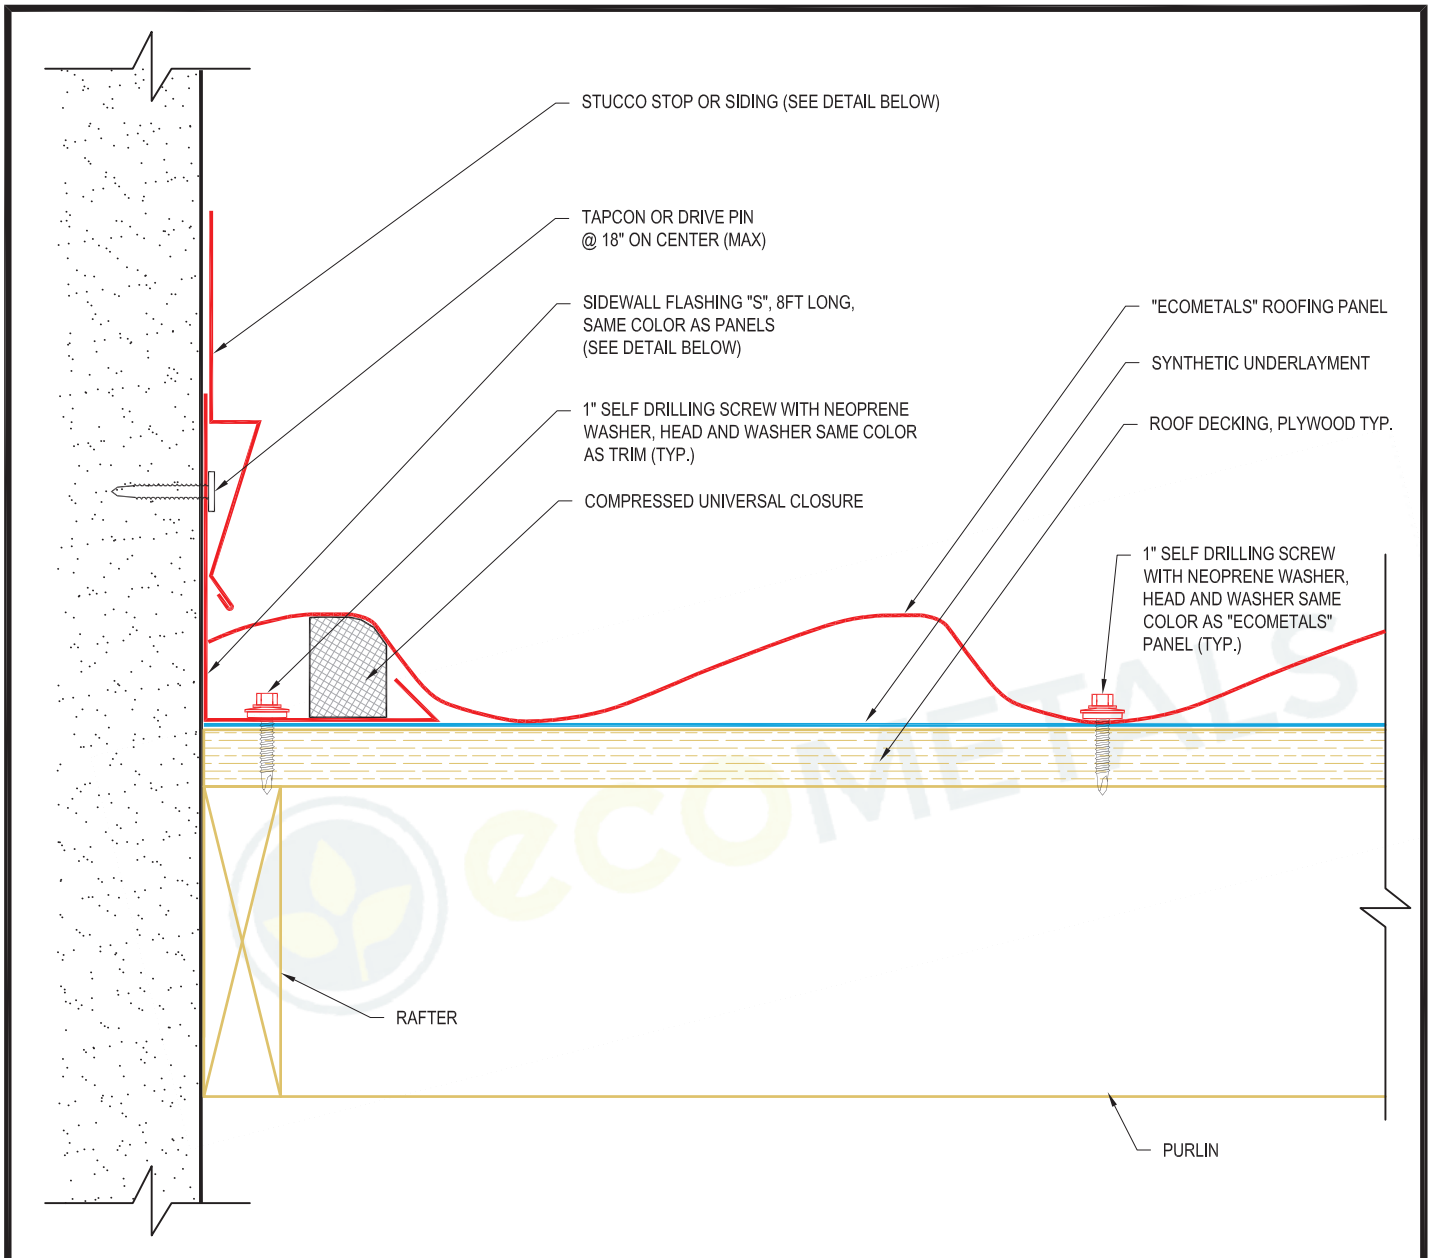

Title
VENTED RIDGE CAP DETAIL

RIDGE CAP
6'-6" LENGTH (6'-3" EFFECTIVE COVERAGE)
SAME COLOR AS "ECOMETALS" PANEL

COPYRIGHT © ECOMETALS

Metal Roofing Wholesalers
Toll Free 1-877-646-6382
www.MetalRoofingWholesalers.com

Title
VENTED RIDGE CAP DETAIL

RIDGE/HIP CAP
 6'-6" LENGTH (6'-3" EFFECTIVE COVERAGE)
 SAME COLOR AS "ECOMETALS" PANEL

COPYRIGHT © ECOMETALS

Metal Roofing Wholesalers
 Toll Free 1-877-646-6382
www.MetalRoofingWholesalers.com

Title

RIDGE/HIP CAP

SIDEWALL FLASHING "B"
8'-0" LENGTH
SAME COLOR AS "ECOMETALS" PANEL

COPYRIGHT © ECOMETALS

Metal Roofing Wholesalers
Toll Free 1-877-646-6382
www.MetalRoofingWholesalers.com

Title
SIDEWALL FLASHING "B" DETAIL

Title

SIDEWALL FLASHING "S" DETAIL

COMPRESSED UNIVERSAL CLOSURE (48" LINEAR COVERAGE)

1" SELF DRILLING SCREW WITH NEOPRENE WASHER, HEAD AND WASHER SAME COLOR AS TRIM (TYP.)

"ECOMETALS" ROOFING PANEL

PITCH TRANSITION FLASHING 8FT LONG, SAME COLOR AS PANELS (SEE DETAIL BELOW)