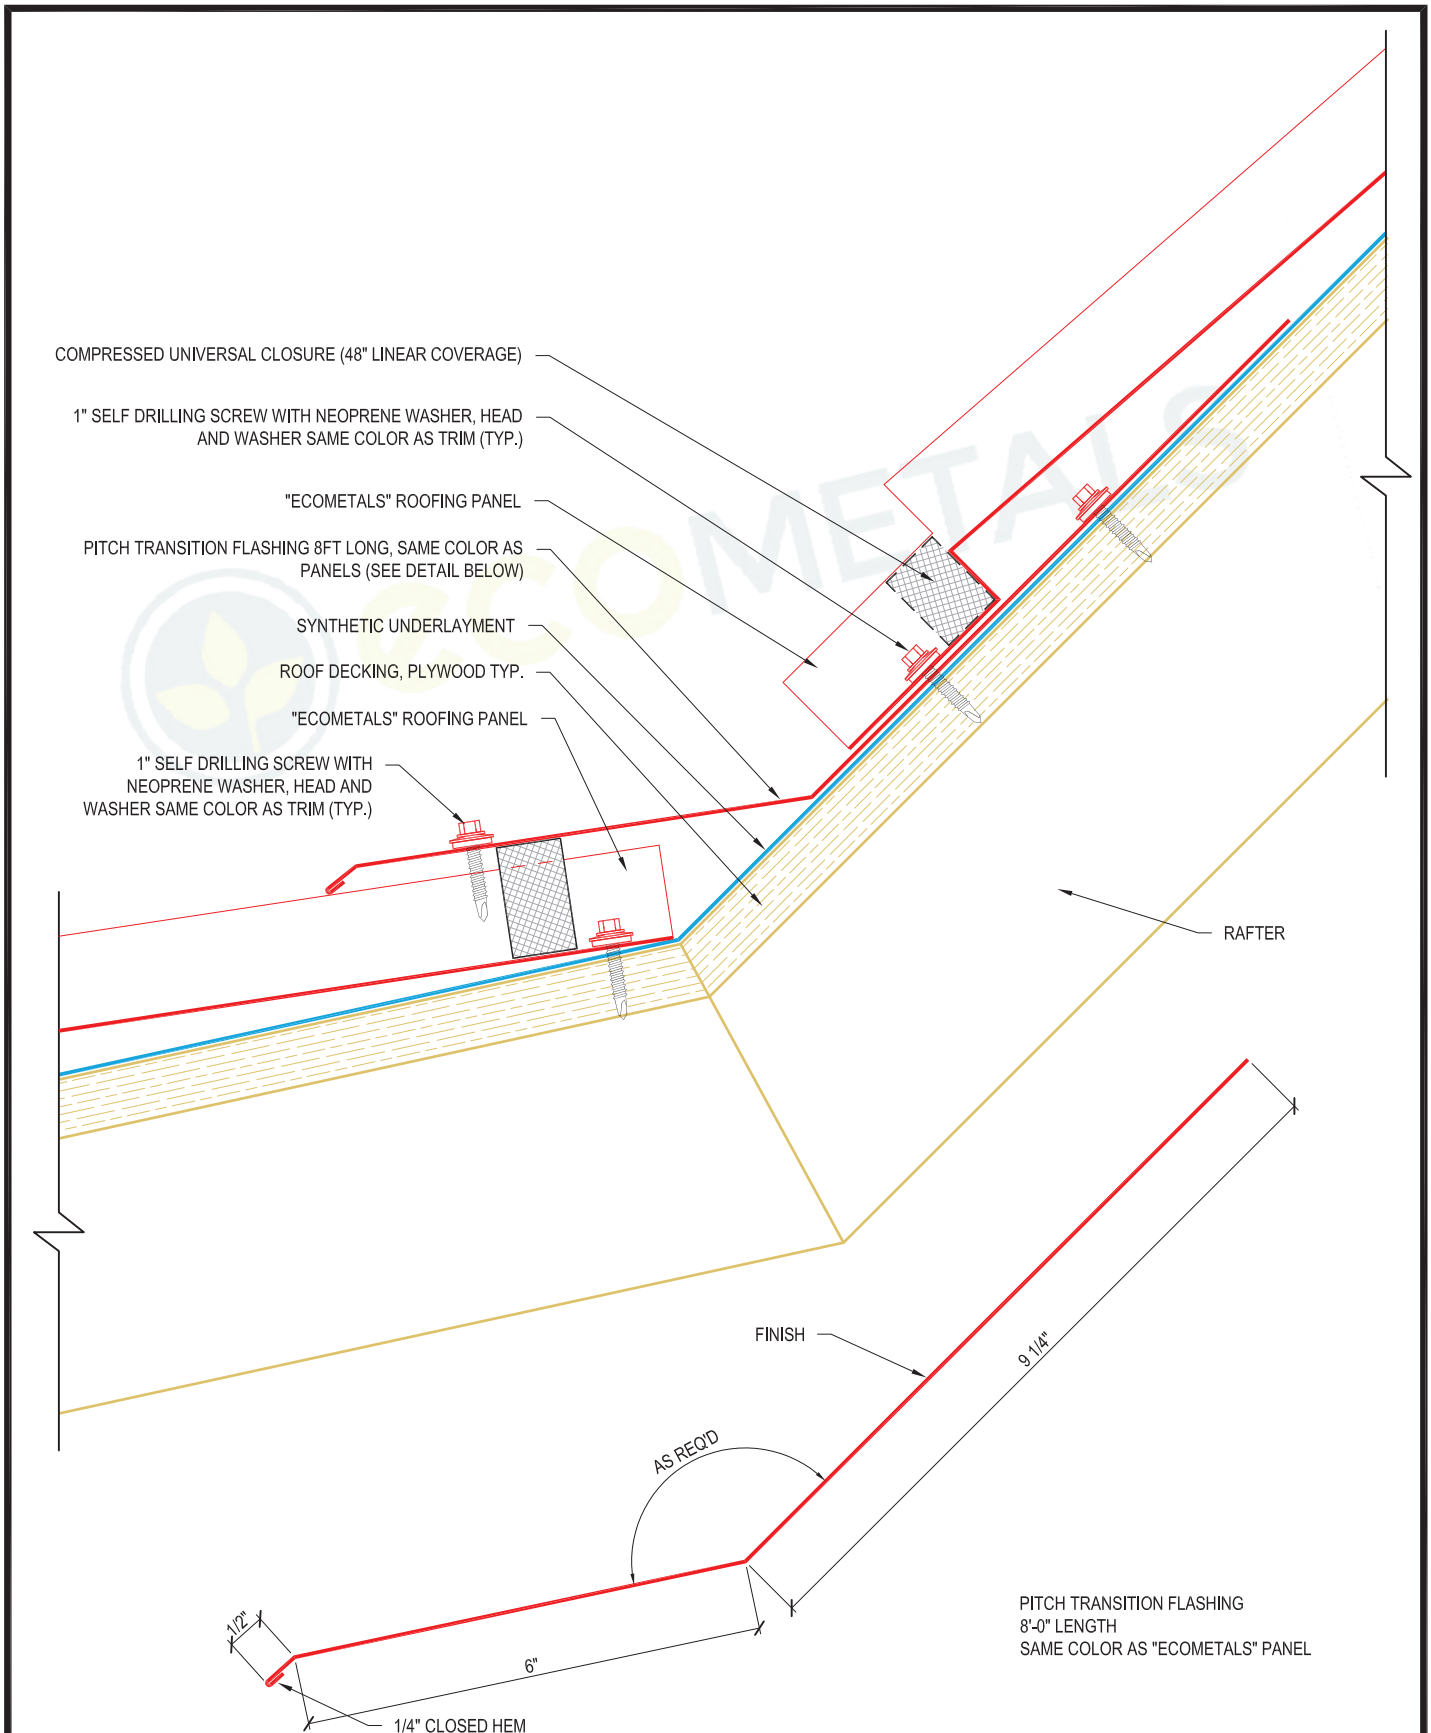

Title
VENTED RIDGE CAP DETAIL

RIDGE CAP
6'-6" LENGTH (6'-3" EFFECTIVE COVERAGE)
SAME COLOR AS "ECOMETALS" PANEL

COPYRIGHT © ECOMETALS

Metal Roofing Wholesalers
Toll Free 1-877-646-6382
www.MetalRoofingWholesalers.com

Title
VENTED RIDGE CAP DETAIL

RIDGE/HIP CAP
 6'-6" LENGTH (6'-3" EFFECTIVE COVERAGE)
 SAME COLOR AS "ECOMETALS" PANEL

COPYRIGHT © ECOMETALS

Metal Roofing Wholesalers
 Toll Free 1-877-646-6382
www.MetalRoofingWholesalers.com

SIDEWALL FLASHING "S"
8'-0" LENGTH
SAME COLOR AS
"ECOMETALS" PANEL

STUCCO STOP 8'-0" LENGTH
SAME COLOR AS
"ECOMETALS" PANEL

COPYRIGHT © ECOMETALS

Metal Roofing Wholesalers
Toll Free 1-877-646-6382
www.MetalRoofingWholesalers.com

Title

SIDEWALL FLASHING "S" DETAIL

COMPRESSED UNIVERSAL CLOSURE (48" LINEAR COVERAGE)

1" SELF DRILLING SCREW WITH NEOPRENE WASHER, HEAD AND WASHER SAME COLOR AS TRIM (TYP.)

"ECOMETALS" ROOFING PANEL

PITCH TRANSITION FLASHING 8FT LONG, SAME COLOR AS PANELS (SEE DETAIL BELOW)