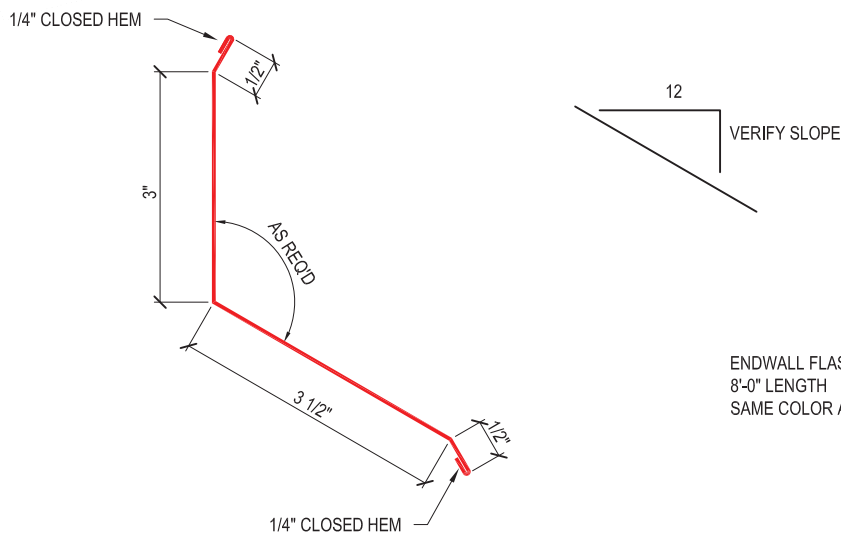

ENDWALL FLASHING "B"
8'-0" LENGTH
SAME COLOR AS "ECOMETALS" PANEL

COPYRIGHT © ECOMETALS

Metal Roofing Wholesalers
Toll Free 1-877-646-6382
www.MetalRoofingWholesalers.com

Title
ENDWALL FLASHING "B" DETAIL