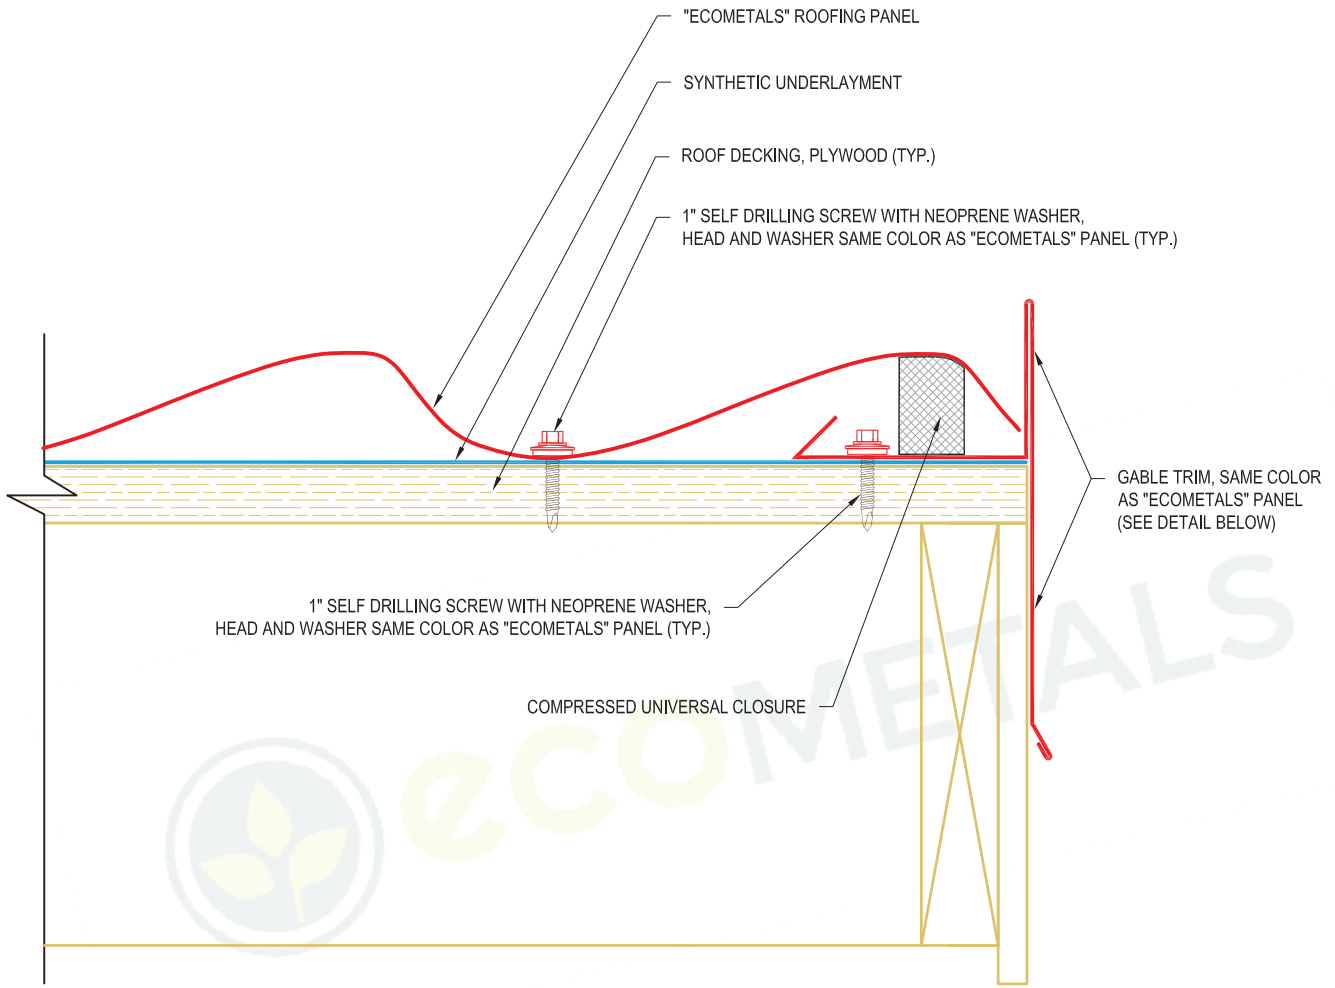

GABLE TRIM
8'-0" LENGTH
SAME COLOR AS "ECOMETALS" PANEL

COPYRIGHT © ECOMETALS

Metal Roofing Wholesalers
Toll Free 1-877-646-6382
www.MetalRoofingWholesalers.com

Title

GABLE TRIM