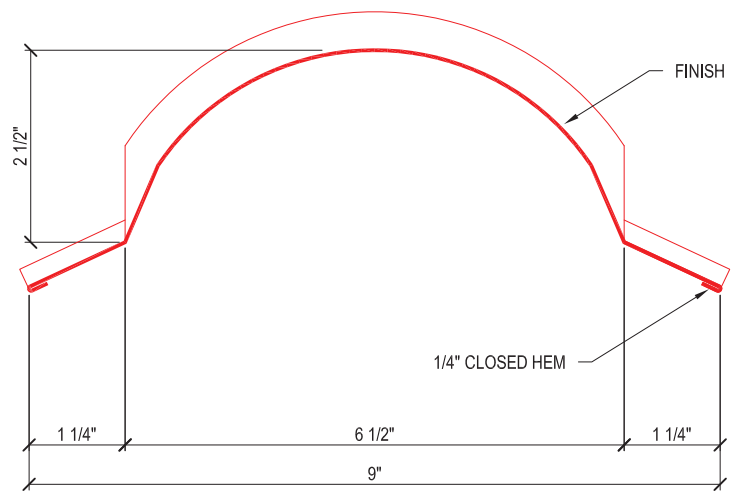

Metal Roofing Wholesalers
Toll Free 1-877-646-6382
www.MetalRoofingWholesalers.com

Title

GABLE TRIM

HIGH PEAK TRIM
8'-0" LENGTH
SAME COLOR AS "ECOMETALS" PANEL

COPYRIGHT © ECOMETALS

Metal Roofing Wholesalers
Toll Free 1-877-646-6382
www.MetalRoofingWholesalers.com

Title

HIGH PEAK TRIM

RIDGE CAP
 6'-6" LENGTH (6'-3" EFFECTIVE COVERAGE)
 SAME COLOR AS "ECOMETALS" PANEL

COPYRIGHT © ECOMETALS

Metal Roofing Wholesalers
 Toll Free 1-877-646-6382
 www.MetalRoofingWholesalers.com

Title
VENTED RIDGE CAP DETAIL

RIDGE CAP
6'-6" LENGTH (6'-3" EFFECTIVE COVERAGE)
SAME COLOR AS "ECOMETALS" PANEL

COPYRIGHT © ECOMETALS

Metal Roofing Wholesalers
Toll Free 1-877-646-6382
www.MetalRoofingWholesalers.com