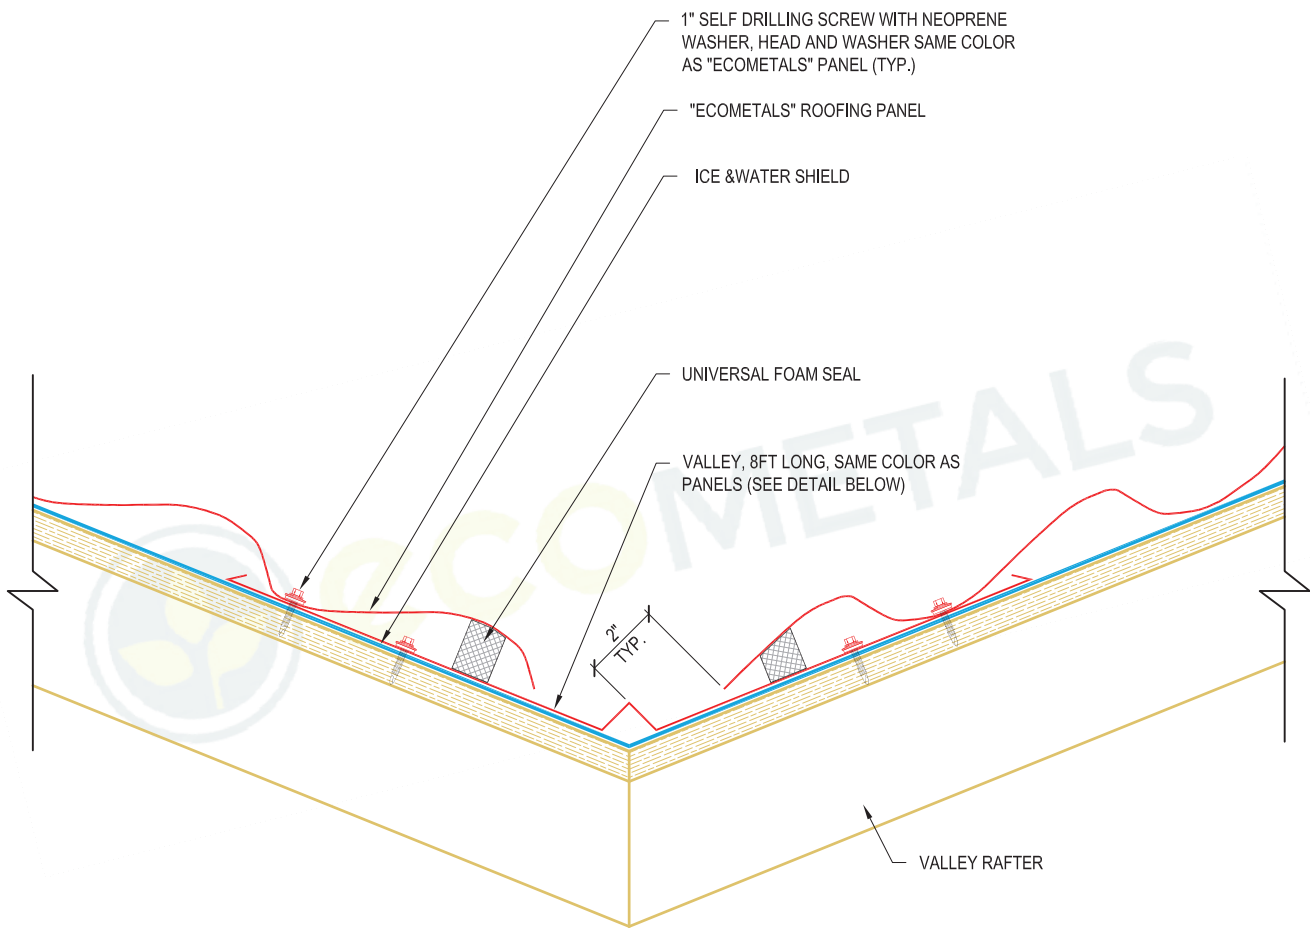

Title

SIDEWALL FLASHING "S" DETAIL

COMPRESSED UNIVERSAL CLOSURE (48" LINEAR COVERAGE)

1" SELF DRILLING SCREW WITH NEOPRENE WASHER, HEAD AND WASHER SAME COLOR AS TRIM (TYP.)

"ECOMETALS" ROOFING PANEL

PITCH TRANSITION FLASHING 8FT LONG, SAME COLOR AS PANELS (SEE DETAIL BELOW)

SYNTHETIC UNDERLAYMENT

ROOF DECKING, PLYWOOD TYP.

"ECOMETALS" ROOFING PANEL

1" SELF DRILLING SCREW WITH NEOPRENE WASHER, HEAD AND WASHER SAME COLOR AS TRIM (TYP.)

RAFTER

FINISH

9 1/4"

AS REQ'D

1/2"

6"

1/4" CLOSED HEM

PITCH TRANSITION FLASHING
8'-0" LENGTH
SAME COLOR AS "ECOMETALS" PANEL

COPYRIGHT © ECOMETALS

Metal Roofing Wholesalers
Toll Free 1-877-646-6382
www.MetalRoofingWholesalers.com

Title

PITCH TRANSITION FLASHING

VALLEY
8'-0" LENGTH
SAME COLOR AS "ECOMETALS" PANEL

COPYRIGHT © ECOMETALS

Metal Roofing Wholesalers
Toll Free 1-877-646-6382
www.MetalRoofingWholesalers.com

Title

VALLEY DETAIL