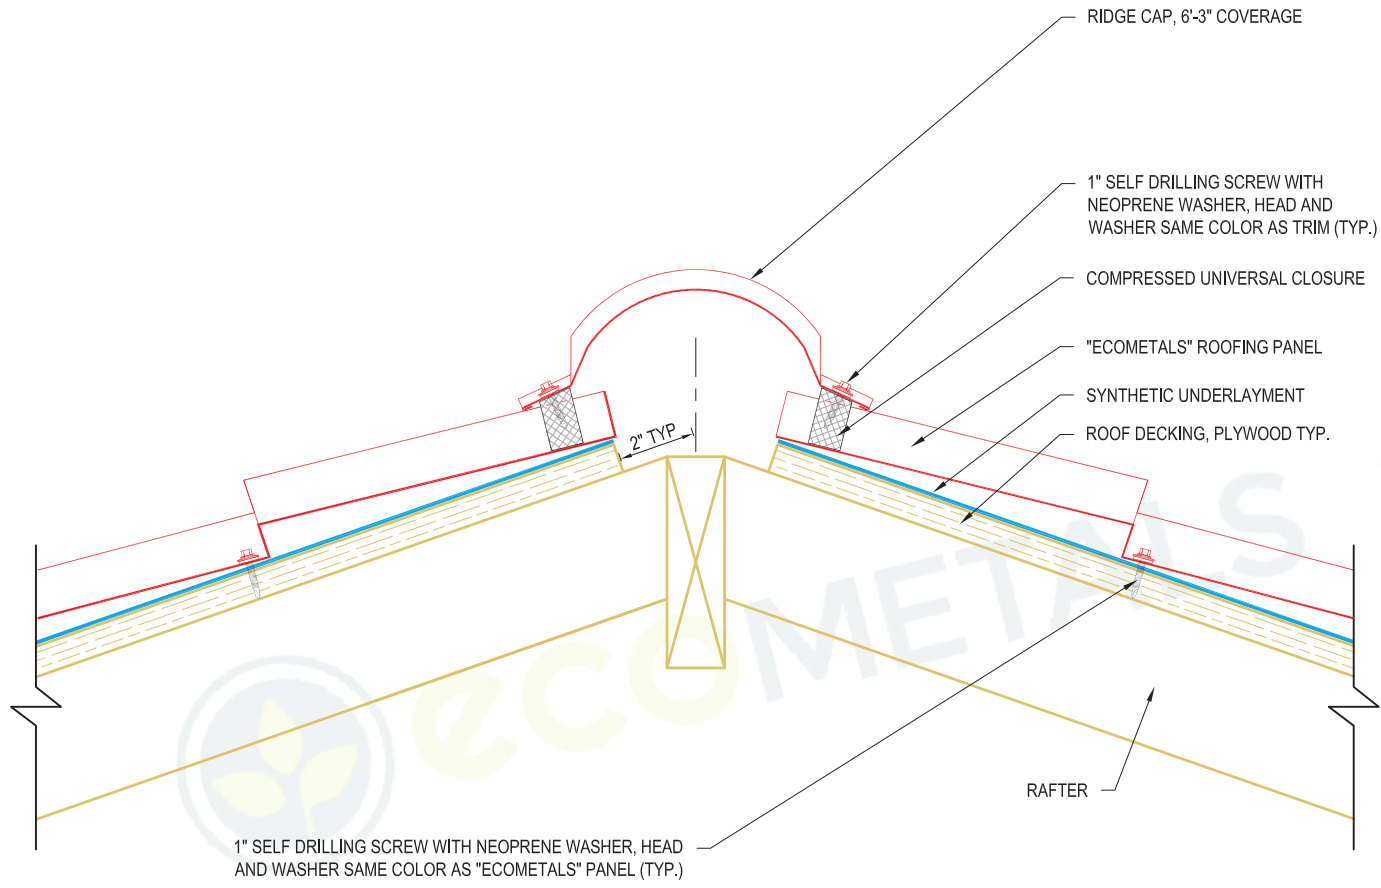

Title

HIGH PEAK TRIM

RIDGE CAP
 6'-6" LENGTH (6'-3" EFFECTIVE COVERAGE)
 SAME COLOR AS "ECOMETALS" PANEL

COPYRIGHT © ECOMETALS

Metal Roofing Wholesalers
 Toll Free 1-877-646-6382
 www.MetalRoofingWholesalers.com

Title
VENTED RIDGE CAP DETAIL

RIDGE CAP
6'-6" LENGTH (6'-3" EFFECTIVE COVERAGE)
SAME COLOR AS "ECOMETALS" PANEL

COPYRIGHT © ECOMETALS

Metal Roofing Wholesalers
Toll Free 1-877-646-6382
www.MetalRoofingWholesalers.com

Title
VENTED RIDGE CAP DETAIL

RIDGE/HIP CAP
 6'-6" LENGTH (6'-3" EFFECTIVE COVERAGE)
 SAME COLOR AS "ECOMETALS" PANEL

COPYRIGHT © ECOMETALS

Metal Roofing Wholesalers
 Toll Free 1-877-646-6382
www.MetalRoofingWholesalers.com