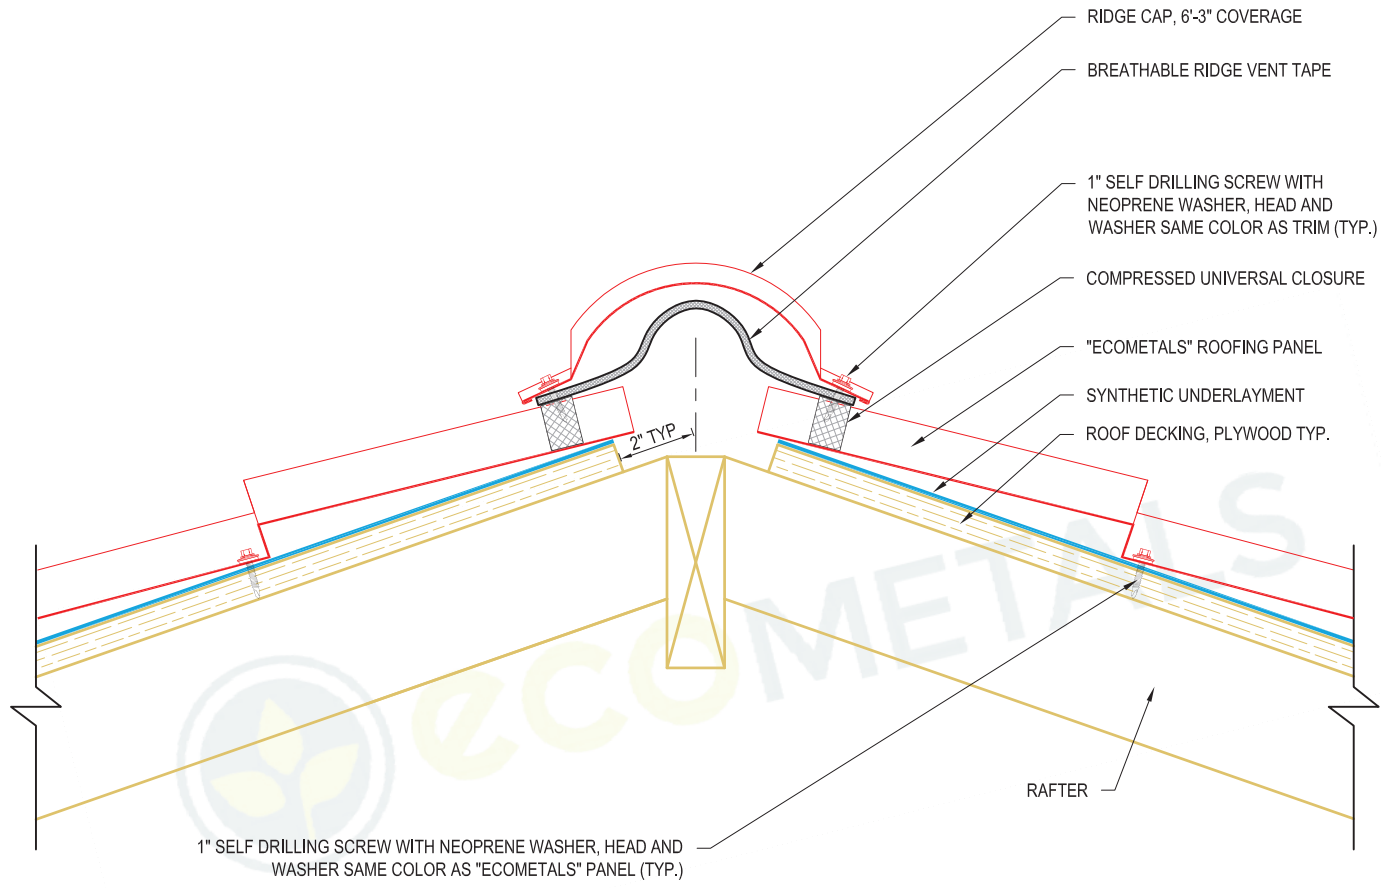

Metal Roofing Wholesalers
Toll Free 1-877-646-6382
www.MetalRoofingWholesalers.com

Title

GABLE TRIM

HIGH PEAK TRIM
8'-0" LENGTH
SAME COLOR AS "ECOMETALS" PANEL

COPYRIGHT © ECOMETALS

Metal Roofing Wholesalers
Toll Free 1-877-646-6382
www.MetalRoofingWholesalers.com

Title

HIGH PEAK TRIM

RIDGE CAP
 6'-6" LENGTH (6'-3" EFFECTIVE COVERAGE)
 SAME COLOR AS "ECOMETALS" PANEL

COPYRIGHT © ECOMETALS

Metal Roofing Wholesalers
 Toll Free 1-877-646-6382
 www.MetalRoofingWholesalers.com

Title
VENTED RIDGE CAP DETAIL

RIDGE CAP
6'-6" LENGTH (6'-3" EFFECTIVE COVERAGE)
SAME COLOR AS "ECOMETALS" PANEL

COPYRIGHT © ECOMETALS

Metal Roofing Wholesalers
Toll Free 1-877-646-6382
www.MetalRoofingWholesalers.com

Title
VENTED RIDGE CAP DETAIL

RIDGE/HIP CAP
 6'-6" LENGTH (6'-3" EFFECTIVE COVERAGE)
 SAME COLOR AS "ECOMETALS" PANEL

COPYRIGHT © ECOMETALS

Metal Roofing Wholesalers
 Toll Free 1-877-646-6382
www.MetalRoofingWholesalers.com