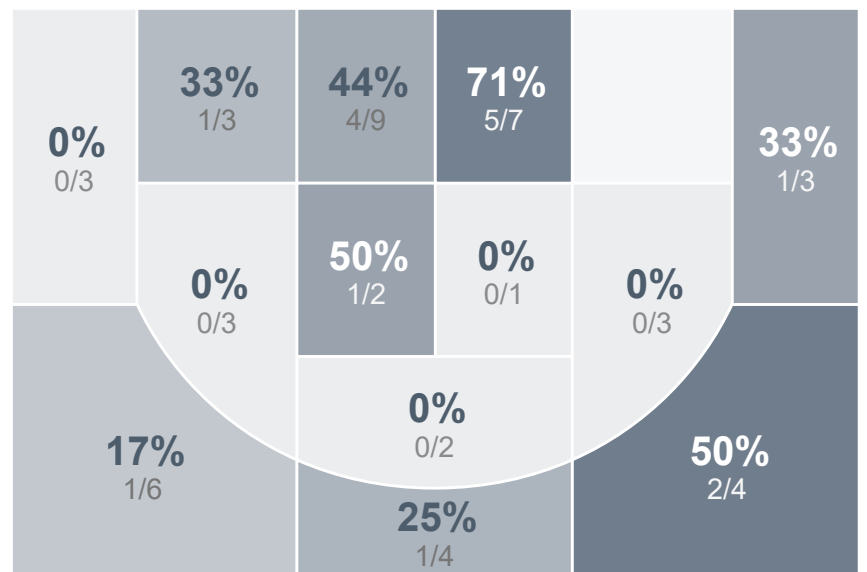

Watford City High School