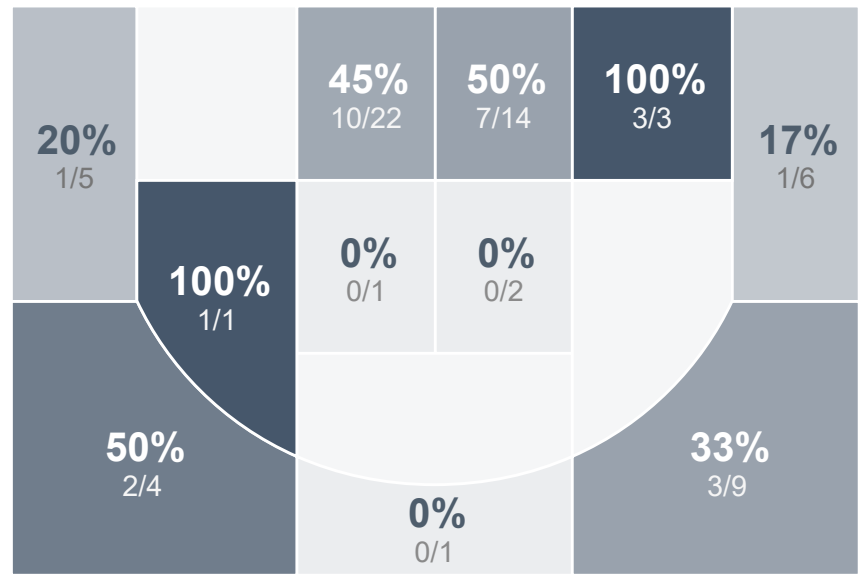

Girls' Varsity Basketball - New