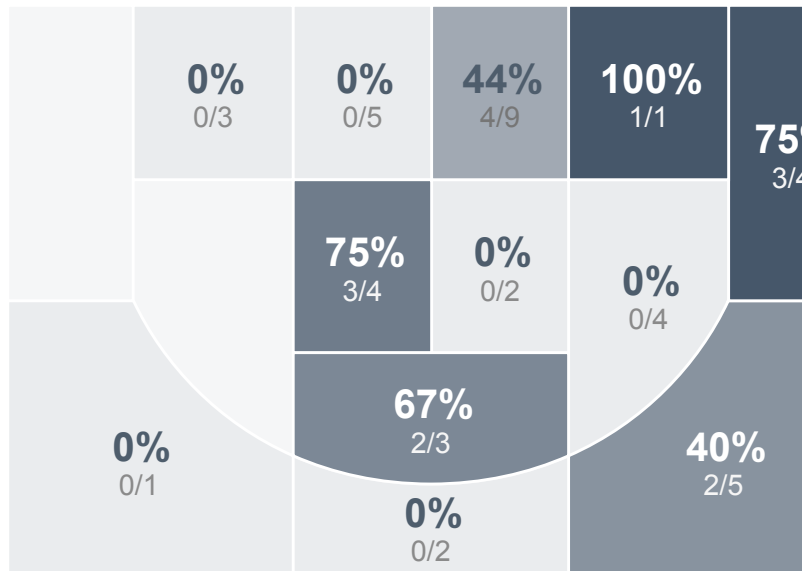

Box Score Report

Bismarck High School vs Legacy High School - Feb 20, 2018 - L 41-52

Period Stats

Team	1	2	Final
BHS	23	18	41
LHS	18	34	52

Run Graph

Team Stats

	BHS	LHS
Field Goal %	34.9%	34.0%
Effective Field Goal %	40.7%	38.7%
2FG Made/Attempted	10/31	13/33
2FG%	32.3%	39.4%
3FG Made/Attempted	5/12	5/20
3FG%	41.7%	25.0%
FT Made/Attempted	6/8	11/16
Free Throw Percentage	75.0%	68.8%
Points Per Possession	0.63	0.78
Transition Points	3	4
Points Off Turnovers	8	17
Second Chance Points	1	7
Points in the Paint	14	24
Offensive Rebounds	8	7
Defense Rebounds	29	22
Assists	8	11
Deflections	4	13
Steals	4	13
Blocks	3	3
Turnovers	26	13
Personal Fouls	15	14
Charges Taken	BH\$	LH\$

Bismarck High School

Legacy High School

Bismarck High School's Player Stats

Name	Pts	FG	3FG	FT	+/-	MINS	OREB	DREB	AST	DEFL	STL	BLK	TO	FOUL
#10 Elle Hill	4	0/3	0/0	4/4	-6	14	2	3	3	1	1	0	5	1
#11 Maddy Steckler	5	2/3	1/1	0/1	-9	30	0	3	0	0	0	1	5	4
#15 Hannah Golus	8	4/9	0/2	0/0	-6	20	1	5	3	0	1	0	2	3
#20 Cadee Ryckman	7	3/14	1/5	0/0	-10	29	1	8	0	0	1	1	1	1
#21 Danielle Korsmo	2	0/0	0/0	2/2	0	15	2	3	0	0	0	0	5	1
#25 Olivia Dickerson	2	1/4	0/0	0/0	-5	19	0	3	0	2	1	0	1	0
#33 Makensie Maher	0	0/2	0/0	0/0	-12	15	0	0	1	0	0	0	2	1
#34 Megan Henderson	13	5/8	3/4	0/1	-7	27	1	3	1	1	0	1	5	3