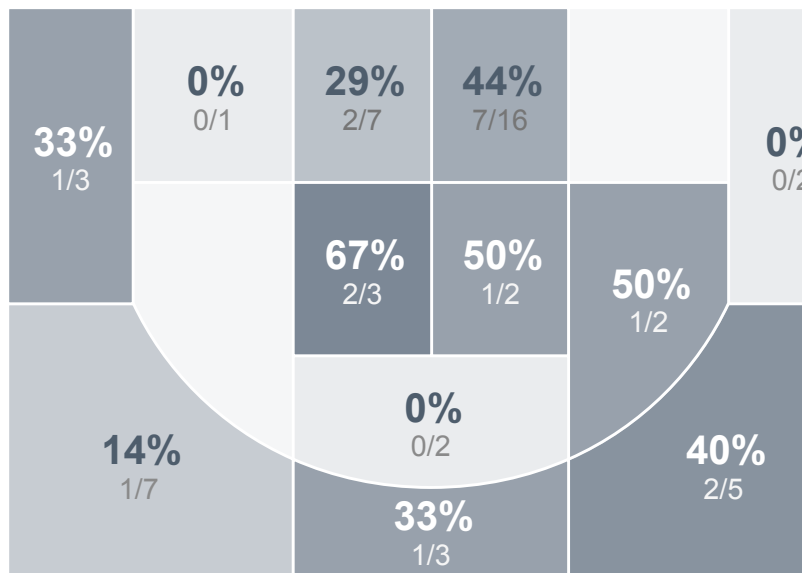

Box Score Report

Bismarck High School vs Legacy High School - Feb 20, 2018 - L 41-52

Period Stats

Team	1	2	Final
BHS	23	18	41
LHS	18	34	52

Run Graph

Team Stats

	BHS	LHS
Field Goal %	34.9%	34.0%
Effective Field Goal %	40.7%	38.7%
2FG Made/Attempted	10/31	13/33
2FG%	32.3%	39.4%
3FG Made/Attempted	5/12	5/20
3FG%	41.7%	25.0%
FT Made/Attempted	6/8	11/16
Free Throw Percentage	75.0%	68.8%
Points Per Possession	0.63	0.78
Transition Points	3	4
Points Off Turnovers	8	17
Second Chance Points	1	7
Points in the Paint	14	24
Offensive Rebounds	8	7
Defense Rebounds	29	22
Assists	8	11
Deflections	4	13
Steals	4	13
Blocks	3	3
Turnovers	26	13
Personal Fouls	15	14
Charges Taken	BH\$	LH\$

Bismarck High School

Legacy High School

Bismarck High School's Player Stats

Name	Pts	FG	3FG	FT	+/-	MINS	OREB	DREB	AST	DEFL	STL	BLK	TO	FOUL
#10 Elle Hill	4	0/3	0/0	4/4	-6	14	2	3	3	1	1	0	5	1
#11 Maddy Steckler	5	2/3	1/1	0/1	-9	30	0	3	0	0	0	1	5	4
#15 Hannah Golus	8	4/9	0/2	0/0	-6	20	1	5	3	0	1	0	2	3
#20 Cadee Ryckman	7	3/14	1/5	0/0	-10	29	1	8	0	0	1	1	1	1
#21 Danielle Korsmo	2	0/0	0/0	2/2	0	15	2	3	0	0	0	0	5	1
#25 Olivia Dickerson	2	1/4	0/0	0/0	-5	19	0	3	0	2	1	0	1	0
#33 Makensie Maher	0	0/2	0/0	0/0	-12	15	0	0	1	0	0	0	2	1
#34 Megan Henderson	13	5/8	3/4	0/1	-7	27	1	3	1	1	0	1	5	3