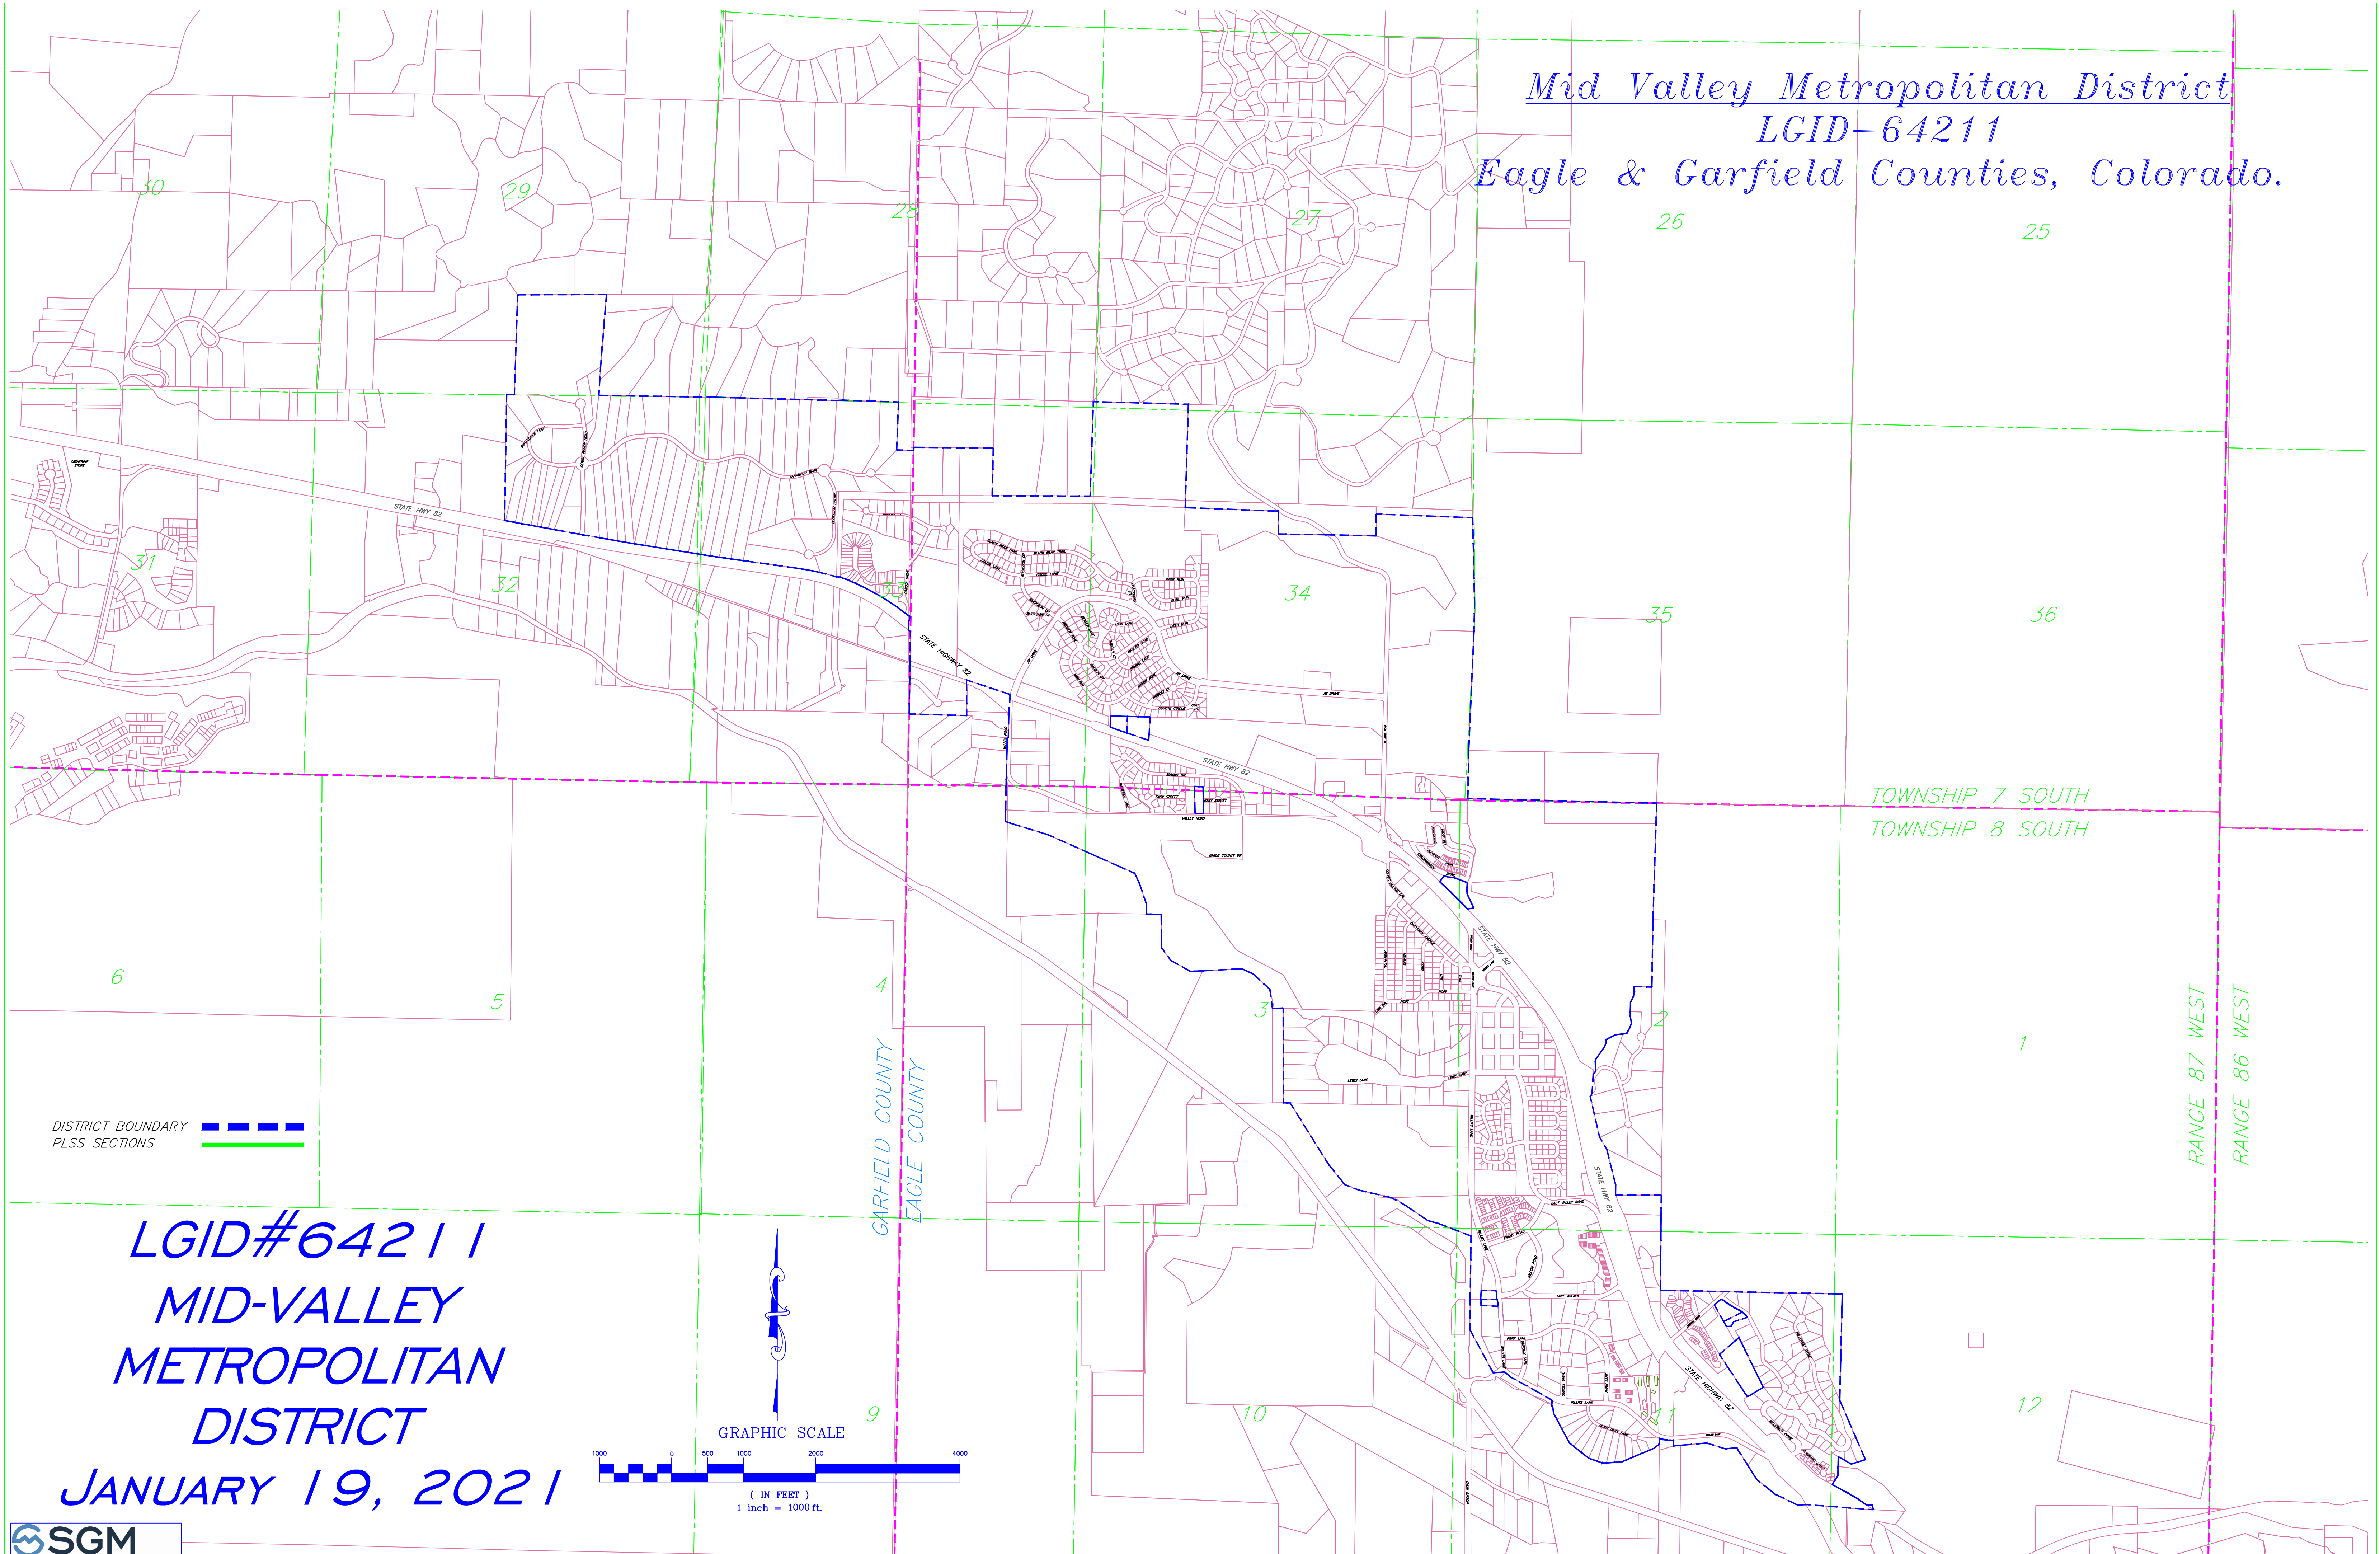

*Mid Valley Metropolitan District
LGID-64211
Eagle & Garfield Counties, Colorado.*

DISTRICT BOUNDARY
PLSS SECTIONS

**LGID#64211
MID-VALLEY
METROPOLITAN
DISTRICT
JANUARY 19, 2021**