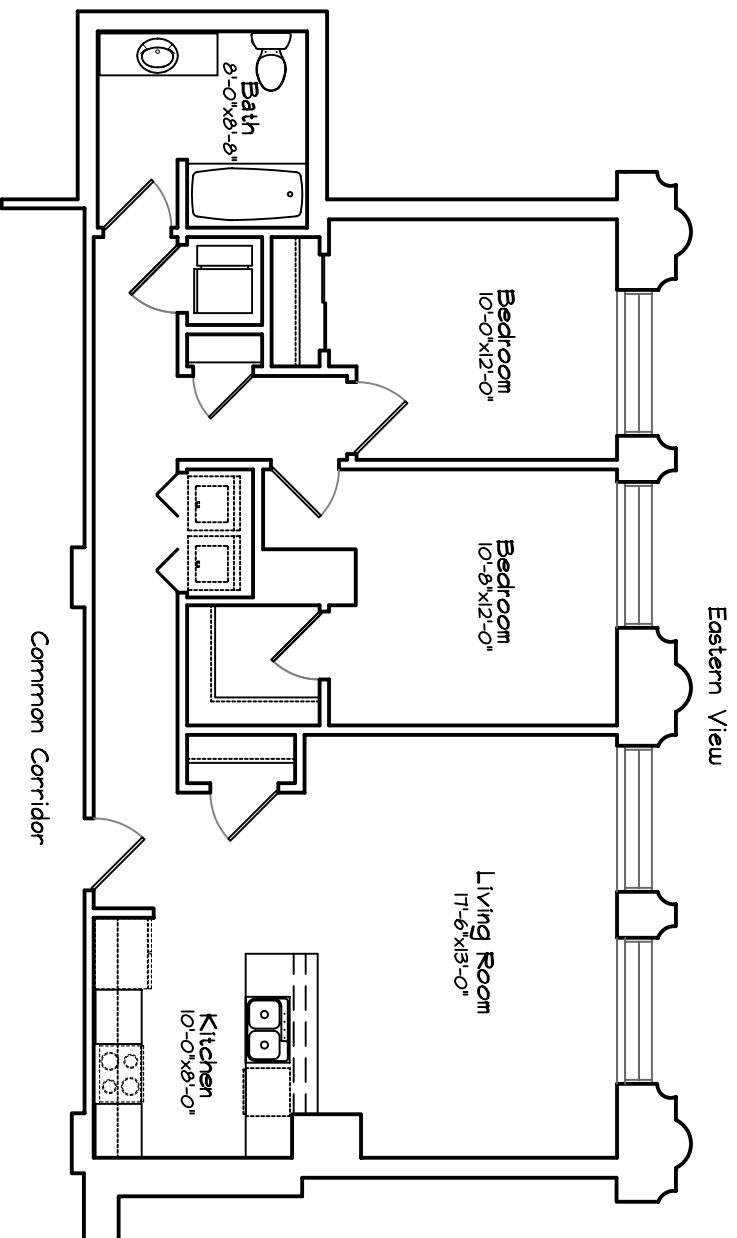

PLANKINTON LOFT APARTMENTS - 3rd FLOOR

Unit #309 - 970 sq ft
Two Bedroom, 1 Bath

Scale : 1/8" = 1'-0"

Square Footage taken from center of corridor/party walls
to exterior of furred walls.