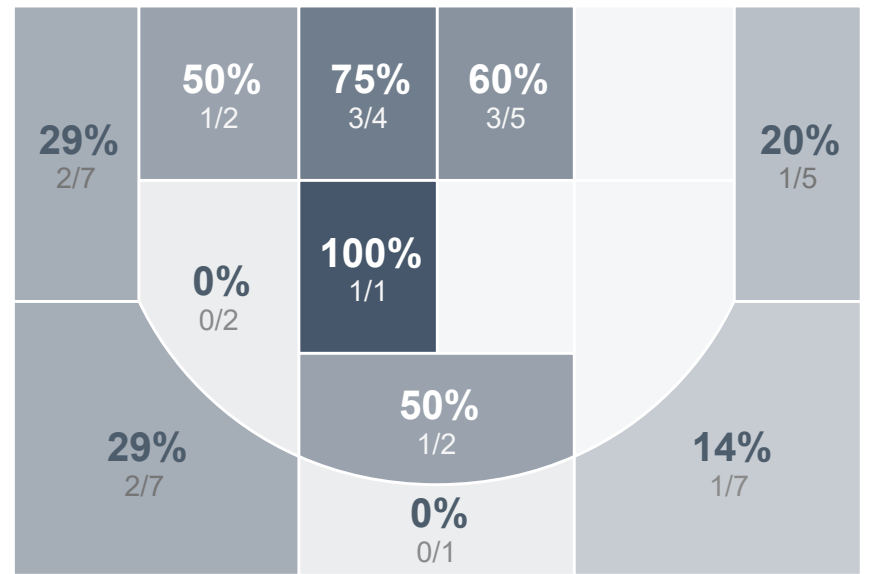

Girls Varsity Basketball