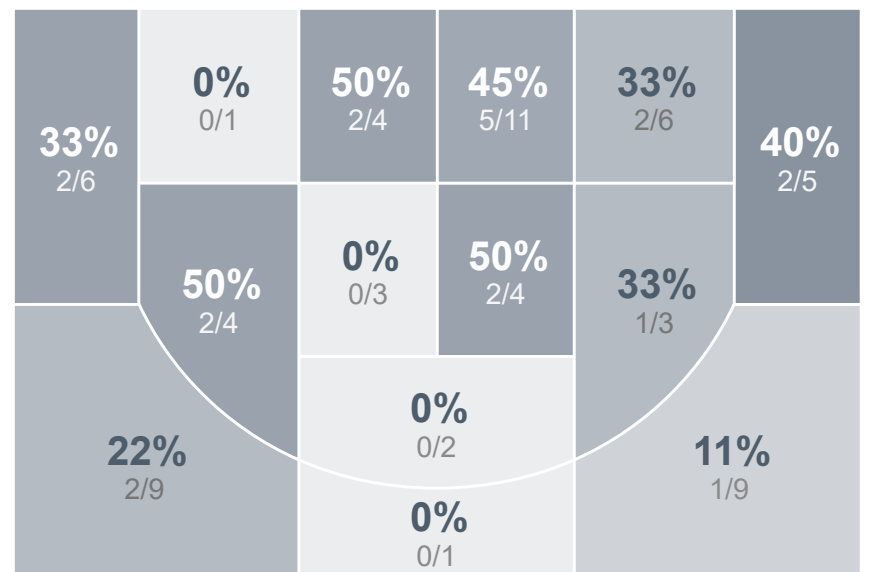

Grand Forks Red River High School