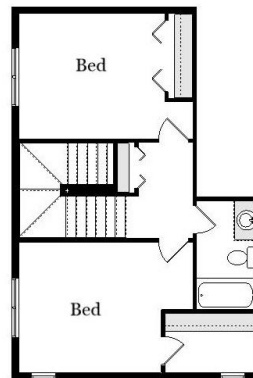

Your Land Your Style Your Home Your Way

Design + Build = Your Best Value

Value Engineered for Unique Affordability

The **Kraus** Company
DESIGN BUILD

Plan 2421 LS
2140 Sq.Ft.

Copyright © 2022
Kraus Design Build
All Rights Reserved
www.krausbuild.com