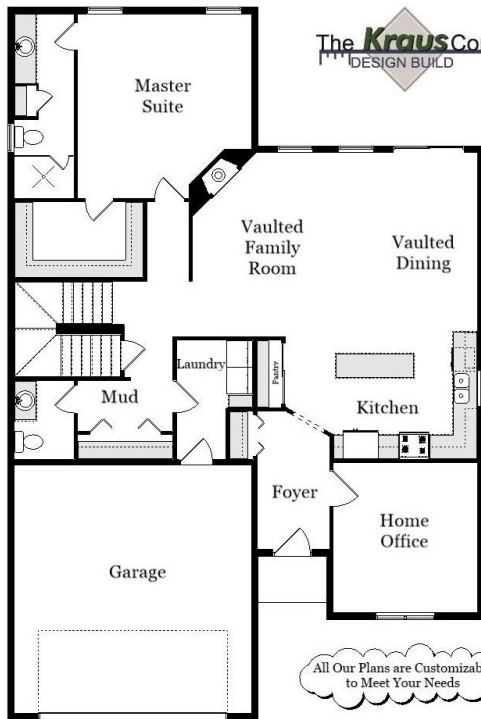

Your Land Your Style Your Home Your Way

Design + Build = Your Best Value

Value Engineered for Unique Affordability

The **Kraus** Company
DESIGN BUILD

Plan 2421 LS
2140 Sq.Ft.

Copyright © 2022
Kraus Design Build
All Rights Reserved
www.krausbuild.com

The **Kraus** Company
Plans

All Our Plans are Customizable
to Meet Your Needs

Setting the New Standard