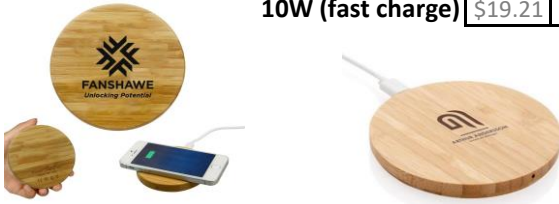

Bamboo pad # WCP04		100	250	500	1000	2500	SPECS
5W (standard speed)		$16.53	$15.78	$15.40	$15.04	$14.65	Eco-friendly wooden pad blends perfectly with any décor at home or office. Unit size: 94 x 94 x 9.9 mm (3.70" x 3.70" x 0.39") Logo size: 50.5 x 42.7 Back (1.99" x 1.66") Natural bamboo Silk print: 1c included in price Comes with white gift box or equivalent
10W (fast charge)		$19.21	$18.60	$18.17	$17.60	$17.25