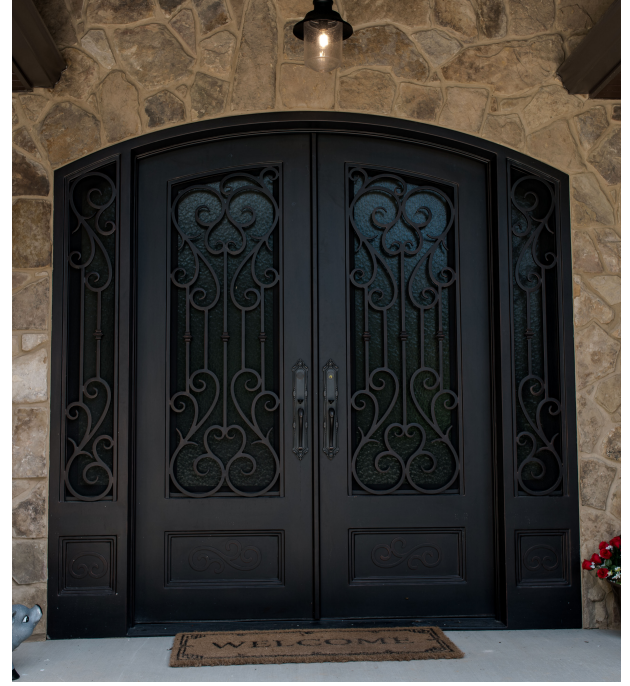

Elk River Stone™

Stone Specifications

Natural Stone Thin Veneer

3"-14" Rise

High Country Ashlar™

Shadow Valley™

Bluegrass Random Ashlar™

The Oxbow™