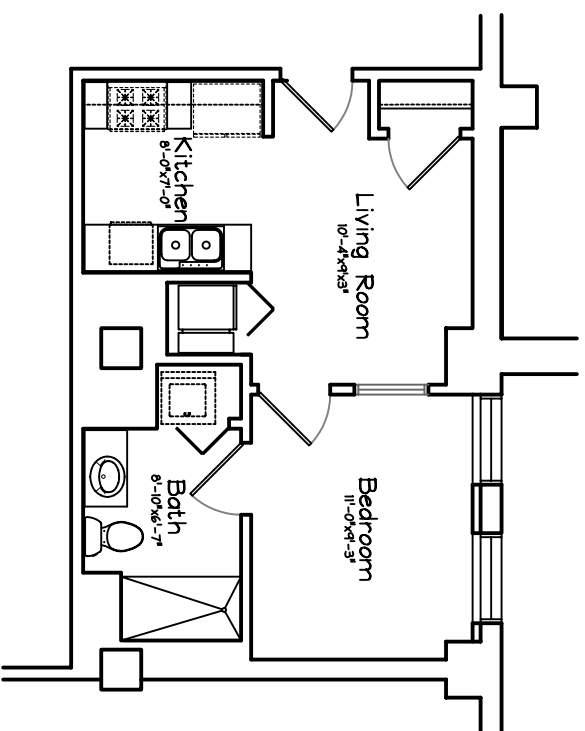

PLANKINTON LOFT APARTMENTS - 4th FLOOR

Unit #432 = 415 sq ft
One Bedroom, 1 Bath

Scale : 1/8" = 1'-0"

Square Footage taken from center of corridor/party walls
to exterior of furred walls.