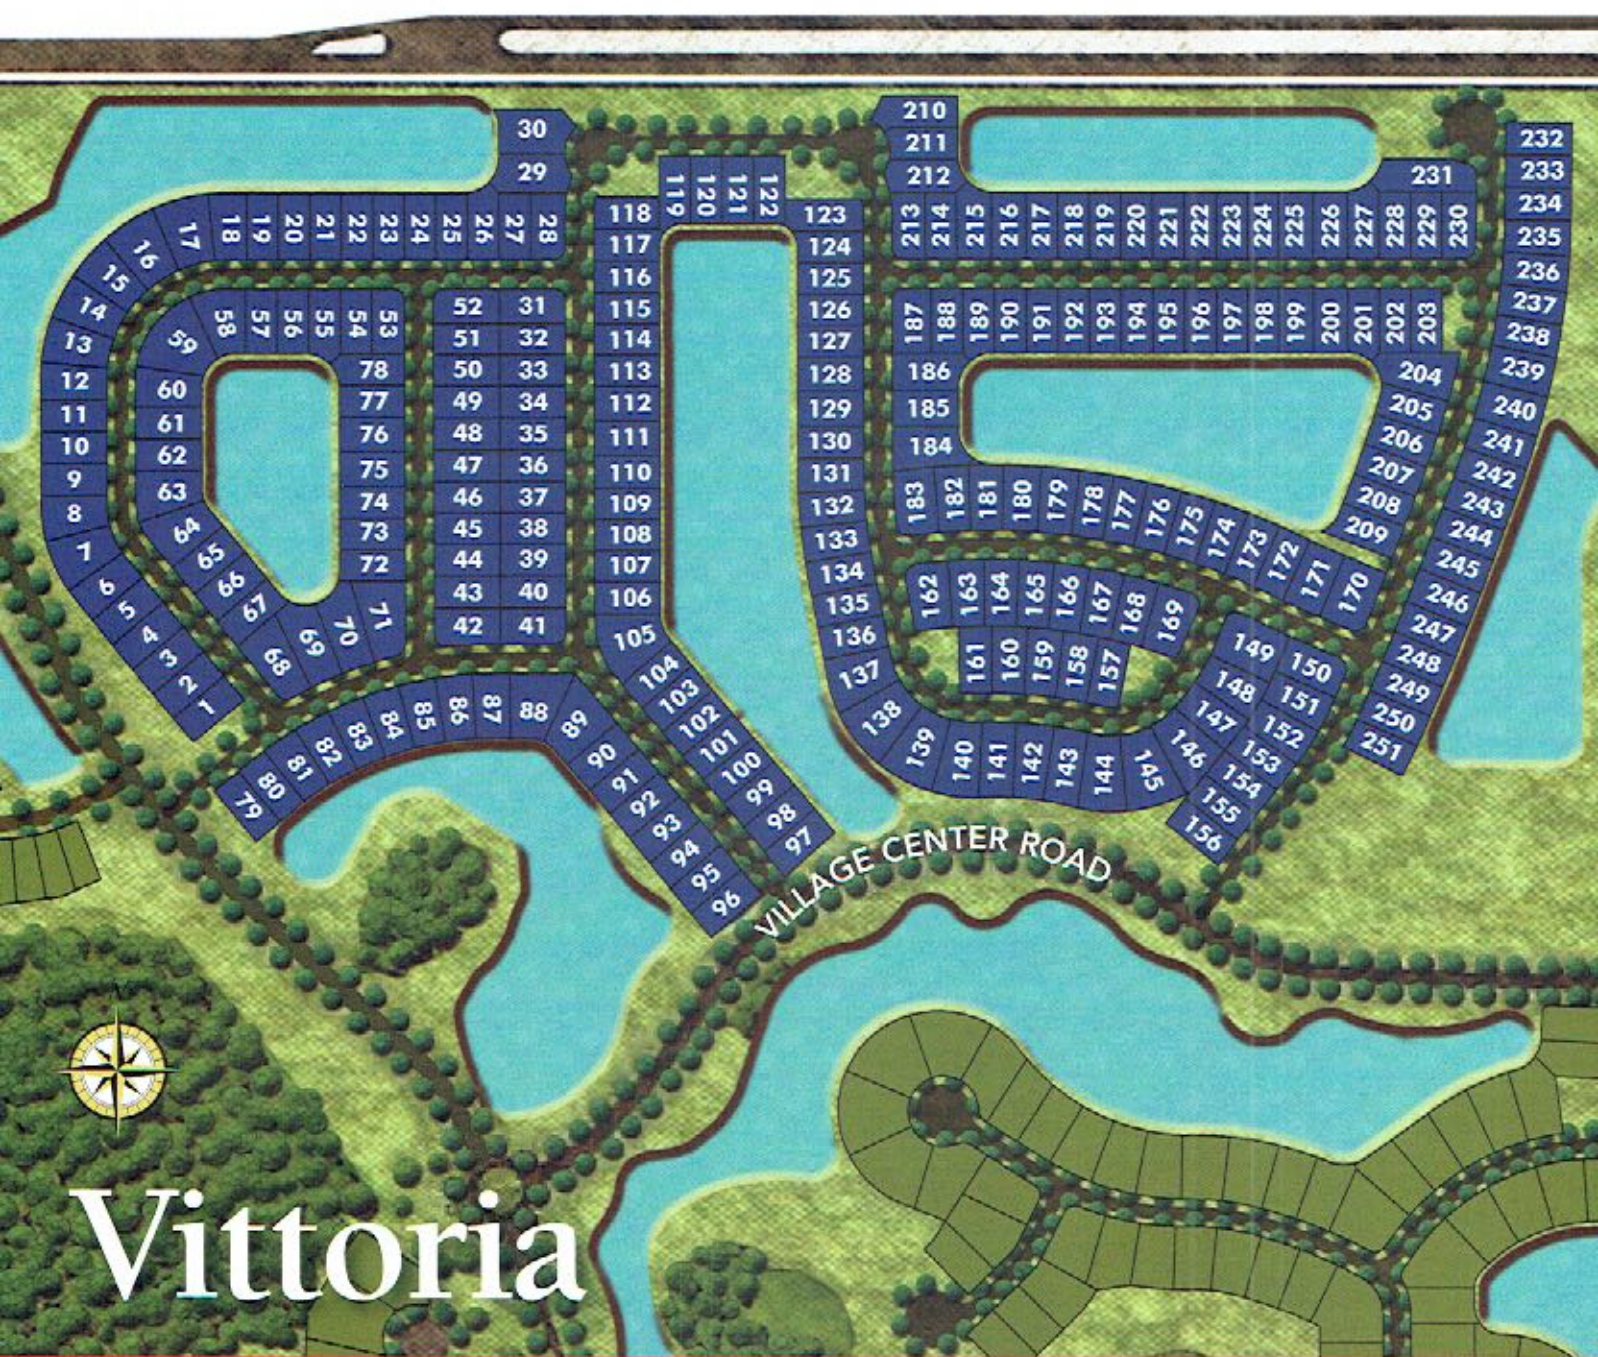

SOLIVITA™

ACTIVE ADULT LIVING IN KISSIMMEE, FLORIDA

WE'VE THOUGHT OF EVERYTHING.

Vittoria

For more information, visit the Solivita New Homes Sales Center.
395 Village Drive, Kissimmee, Florida 34759

877-335-1543 • AVHomesInc.com