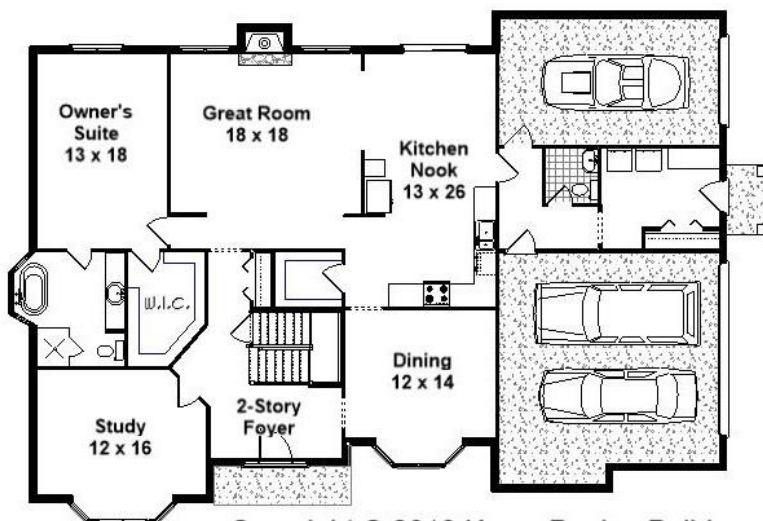

Your Land Your Style Your Home Your Way

Design + Build = Your Best Value

Springdale Manor SE
3100+ Sq.Ft.

Copyright © 2019 Kraus Design Build
All Rights Reserved

Customizable Plan
to Meet Your Needs.

Setting the New Standard