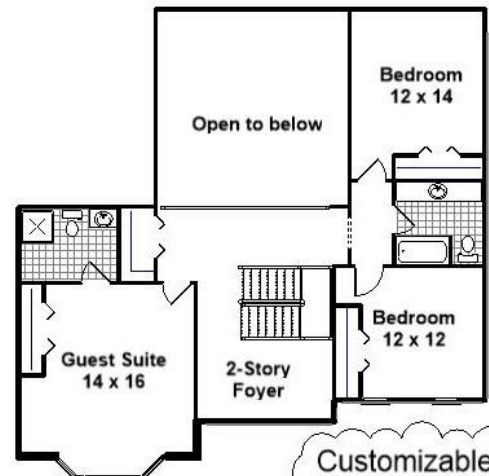

Your Land Your Style Your Home Your Way

Design + Build = Your Best Value

Springdale Manor SE
3100+ Sq.Ft.

Copyright © 2019 Kraus Design Build
All Rights Reserved

Customizable Plan
to Meet Your Needs.

Setting the New Standard