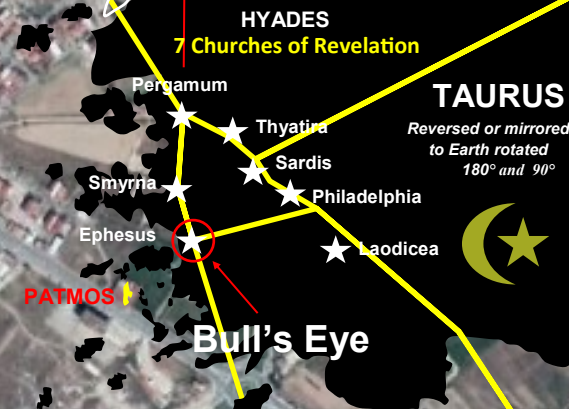

Google Earth

© Composition and Some Graphics by
LUIS B. VEGA
vegapost@hotmail.com
www.PostScripts.org
FOR ILLUSTRATION PURPOSES ONLY

Main Sources
Earth.Google.com
Mars.Google.com
Wikipedia.com

Image © 2019