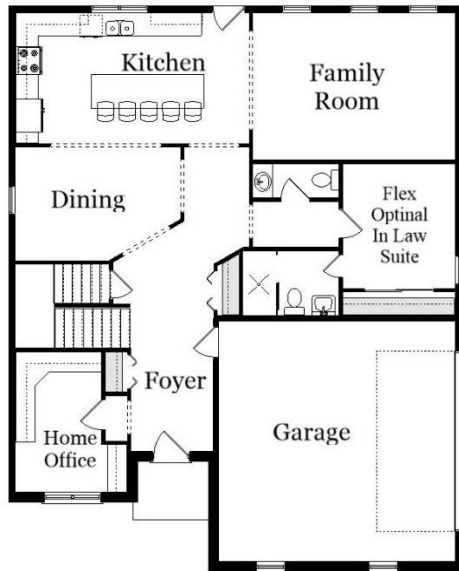

Your Land Your Style Your Home Your Way

Design + Build = Your Best Value

Quarton Key  
2900 Sq.Ft.

Copyright © 2020 Kraus Design Build  
All Rights Reserved

The Kraus Company  
DESIGN BUILD

248-972-5549

Setting the New Standard