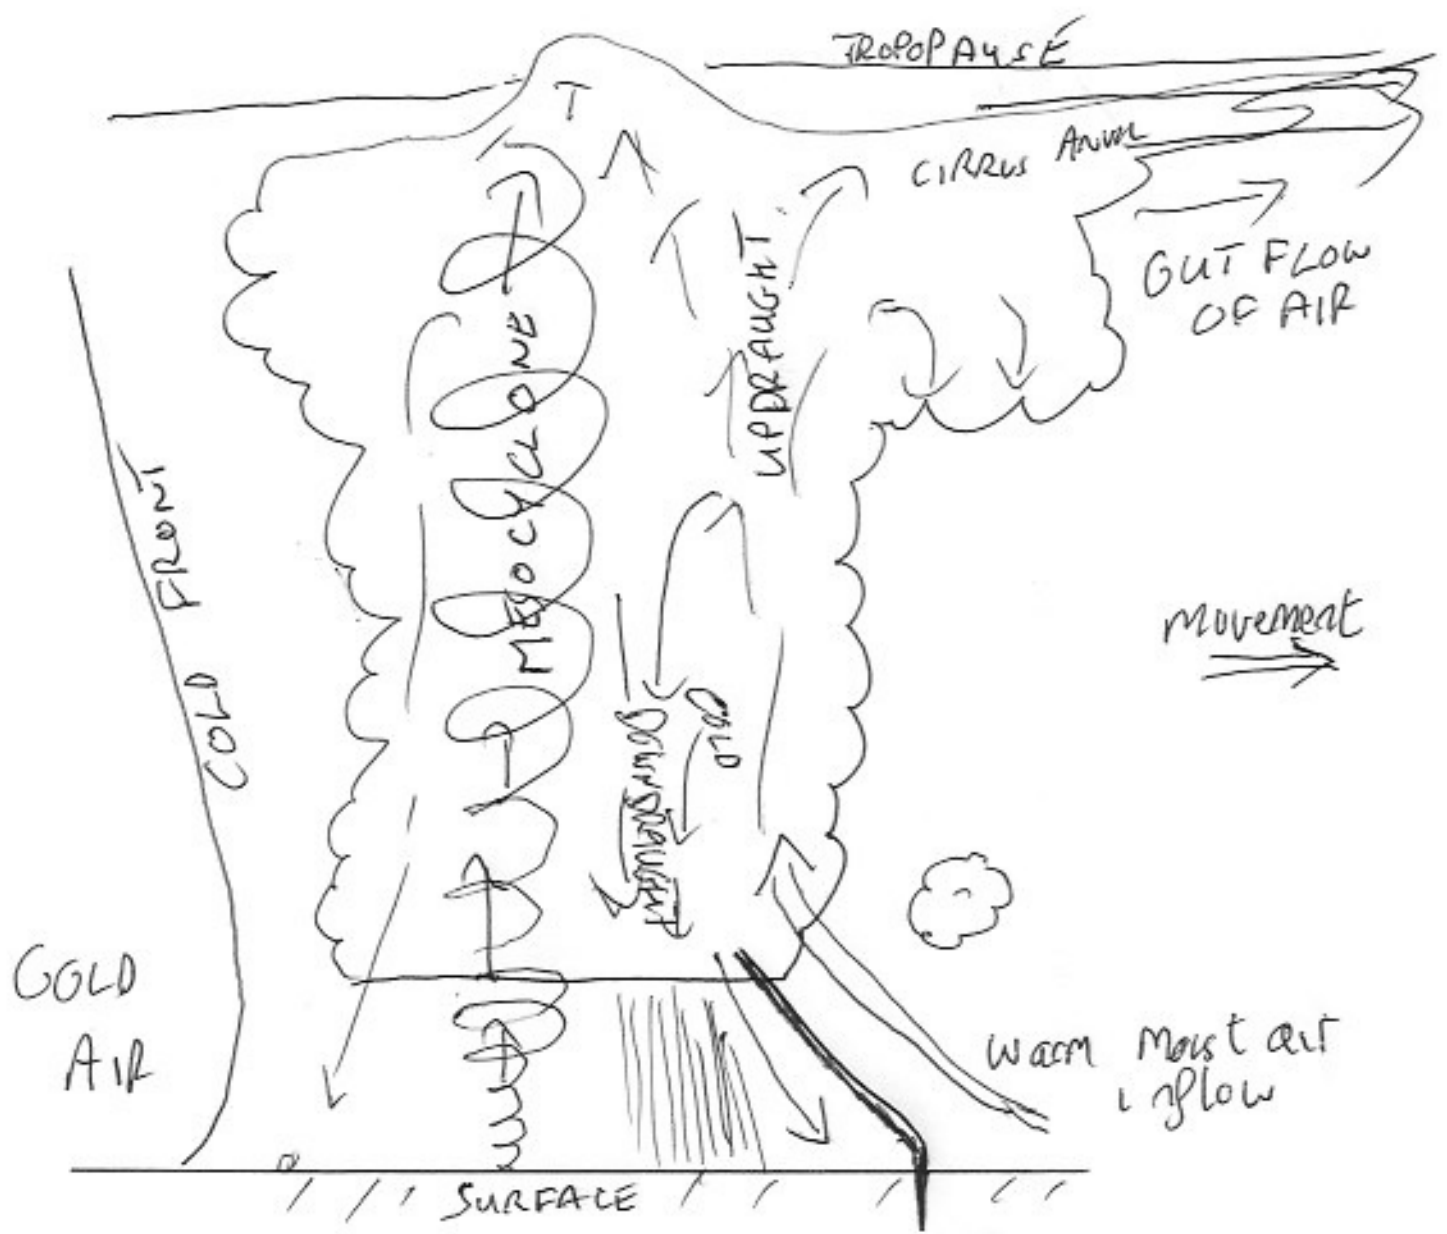

A CUMULONIMBUS SUPERCELL, SEVERE STEADY STATE STORM AND TORNADO

KEY

-  TORNADO FUNNEL CLOUD
-  HEAVY RAINFALL + HAIL
-  UPDRAUGHTS
-  DOWN DRAUGHTS
-  MESOCYCLONE UPLIFT
- May extent to ground to give