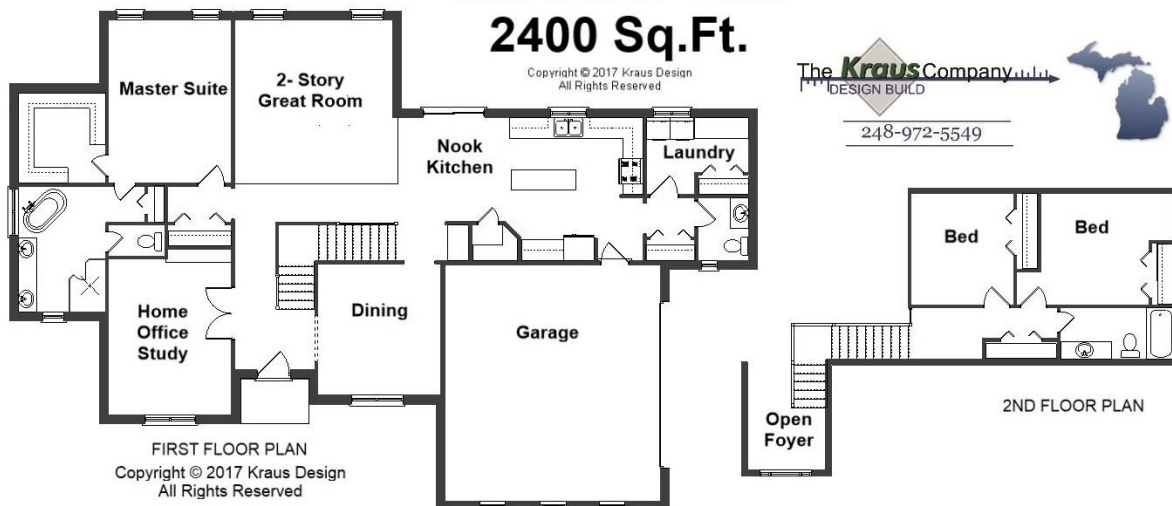

McArthur Villa 2400 Sq.Ft.

The **Kraus** Company
DESIGN BUILD

248-972-5549

Setting the New Standard