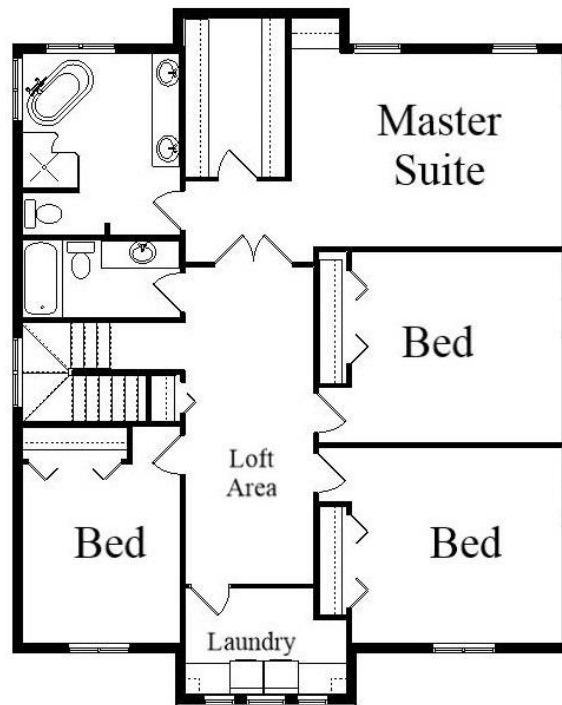

Your Land Your Style Your Home Your Way

Design + Build = Your Best Value

KRAUS  
DESIGN + BUILD  
248-972-5549

**In-Town 5022FE**  
**2555 Sq.Ft.**

Copyright © 2018 Kraus Design  
All Rights Reserved

We Welcome Your Changes  
to All of Our Plans