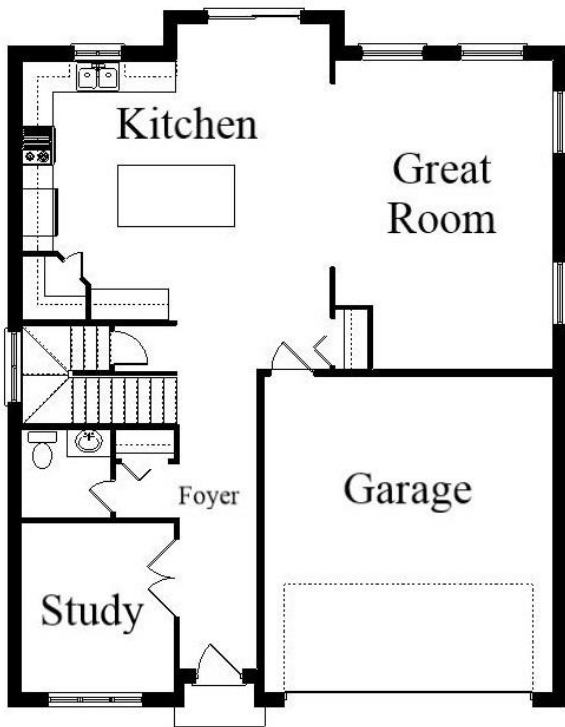

Your Land Your Style Your Home Your Way

Design + Build = Your Best Value

KRAUS  
DESIGN + BUILD  
248-972-5549

**In-Town 5022FE**  
**2555 Sq.Ft.**

Copyright © 2018 Kraus Design  
All Rights Reserved

We Welcome Your Changes  
to All of Our Plans