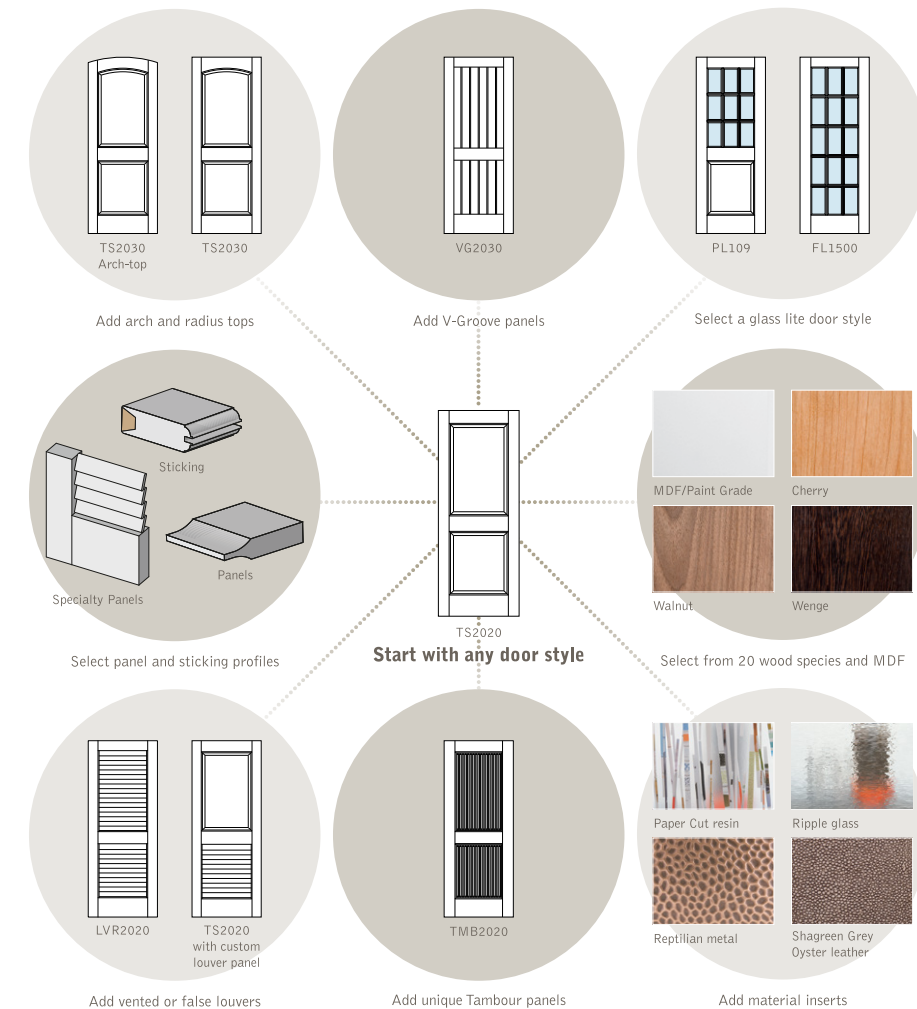

THE IDEAL DOOR
IS JUST A CLICK AWAY.

Visit trustile.com, our industry-leading website, and utilize our Door Design Tool to bring your ideas alive.

TruStile boasts over 500 made-to-order door styles available in MDF or 20 wood species, 66 panel and sticking profiles and 64 material insert options.

If you don't see the perfect one, just ask and we'll custom build it for you.