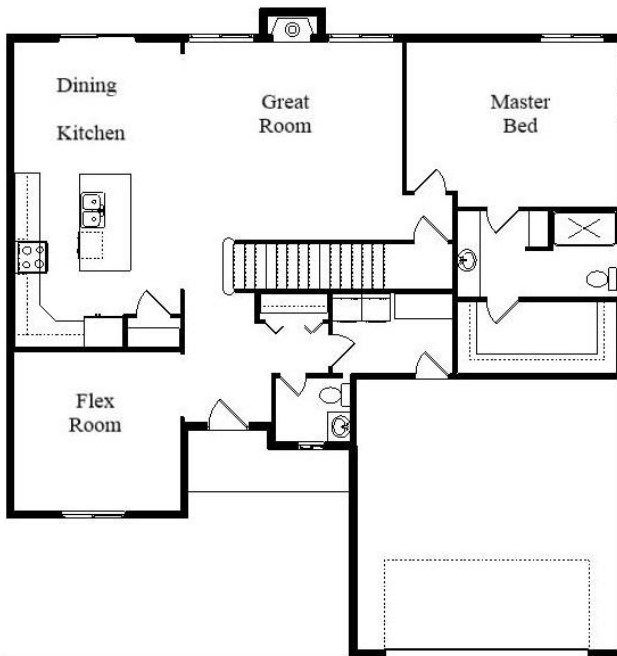

Your Land Your Style Your Home Your Way
Design + Build = Your Best Value

Quail Forrest 2000 Sq.Ft.

Copyright © 2019 Kraus Design Build
All Rights Reserved

The **Kraus** Company
DESIGN BUILD

248-972-5549

Whether we modify this plan or assist you in the creation of a Custom Home Plan all your own the Design + Build process lets you take the Design to the Level You Choose.