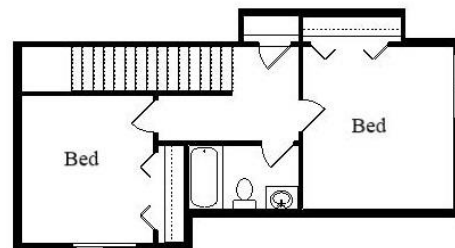

Your Land Your Style Your Home Your Way
Design + Build = Your Best Value

Quail Forrest 2000 Sq.Ft.

Copyright © 2019 Kraus Design Build
All Rights Reserved

The **Kraus** Company
DESIGN BUILD

248-972-5549

Whether we modify this plan or assist you in the creation of a Custom Home Plan all your own the Design + Build process lets you take the Design to the Level You Choose.