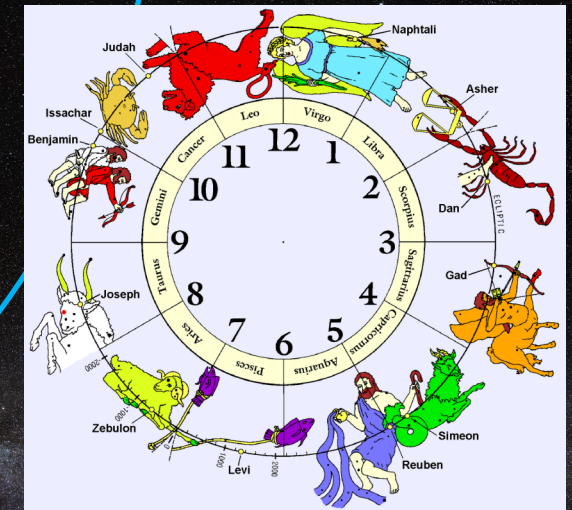

## TIME MARKERS DETERMINED BY THE CIRCUIT OF THE SUN

This depiction is of the 4 Main Astronomical Gates of the Heavens. They consist of the 2 Solstices and the 2 Equinoxes. Incorporated into this array is the Lion's Gate, which would tally a total of 5 Gates. Enoch in Chapter 72 spoke about there being 6 Gates of Heaven, at least comprising Half of the Mazzaroth or the Zodiac Constellations. In essence, each of the Constellations in that respect would be or is considered a 'Gate' onto itself. These 5 Principle Gates are Time Markers where the Sun is in the Position relative to the other Signs and Gates from Earth's Perspective. Note that this is the Astronomical Precession of the Sun, not the Astrological one. The Astronomical Precession of the Sun is relative to the Sign or Constellations corresponding to the Dates of the Modern Gregorian Calendar. The 12 Zodiacs are not in perfect circle. This is different from the Astrological Season of the 12 Constellations that will be about 1 Month off or shifted forward. Note that the 4 Solar Gates are 3 Months apart for a total of a 12 Months or a 360 Day Factor. Then from the June 21 Summer Solstice to the Lion's Gate of July 23 (723) is 33 Days. This Number is associated with the Age of Jesus, the Lion King.

LEO NEW YEAR

LION'S GATE

Guardian to Heaven

SPHINX

### Astronomical Revolution

### Astrological Revolution

GIZA PLATEAU

Mirror of Orion

Horizon

SPHINX FACING EAST  
FUSION OF VIRGO AND LEO