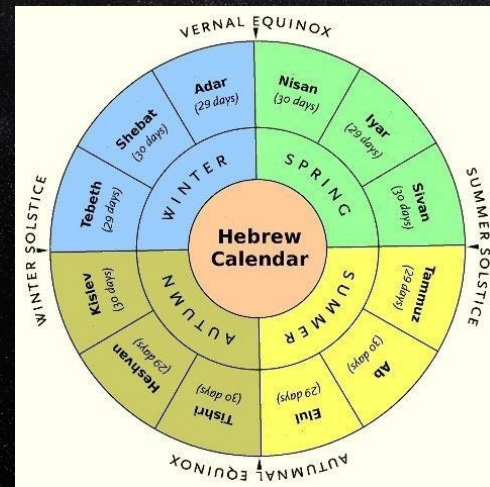

# CALENDAR SIGNS OF HEAVEN

## TIME MARKERS DETERMINED BY THE CIRCUIT OF THE SUN

This depiction is of the 4 Main Astronomical Gates of the Heavens. They consist of the 2 Solstices and the 2 Equinoxes. Incorporated into this array is the Lion's Gate, which would tally a total of 5 Gates. Enoch in Chapter 72 spoke about there being 6 Gates of Heaven, at least comprising Half of the Mazzaroth or the Zodiac Constellations. In essence, each of the Constellations in that respect would be or is considered a 'Gate' onto itself. These 5 Principle Gates are Time Markers where the Sun is in the Position relative to the other Signs and Gates from Earth's Perspective. Note that this is the Astronomical Precession of the Sun, not the Astrological one. The Astronomical Precession of the Sun is relative to the Sign or Constellations corresponding to the Dates of the Modern Gregorian Calendar. The 12 Zodiacs are not in perfect circle. This is different from the Astrological Season of the 12 Constellations that will be about 1 Month off or shifted forward. Note that the 4 Solar Gates are 3 Months apart for a total of a 12 Months or a 360 Day Factor. Then from the June 21 Summer Solstice to the Lion's Gate of July 23 (723) is 33 Days. This Number is associated with the Age of Jesus, the Lion King.

LEO NEW YEAR

LION'S GATE

Guardian to Heaven

SPHINX