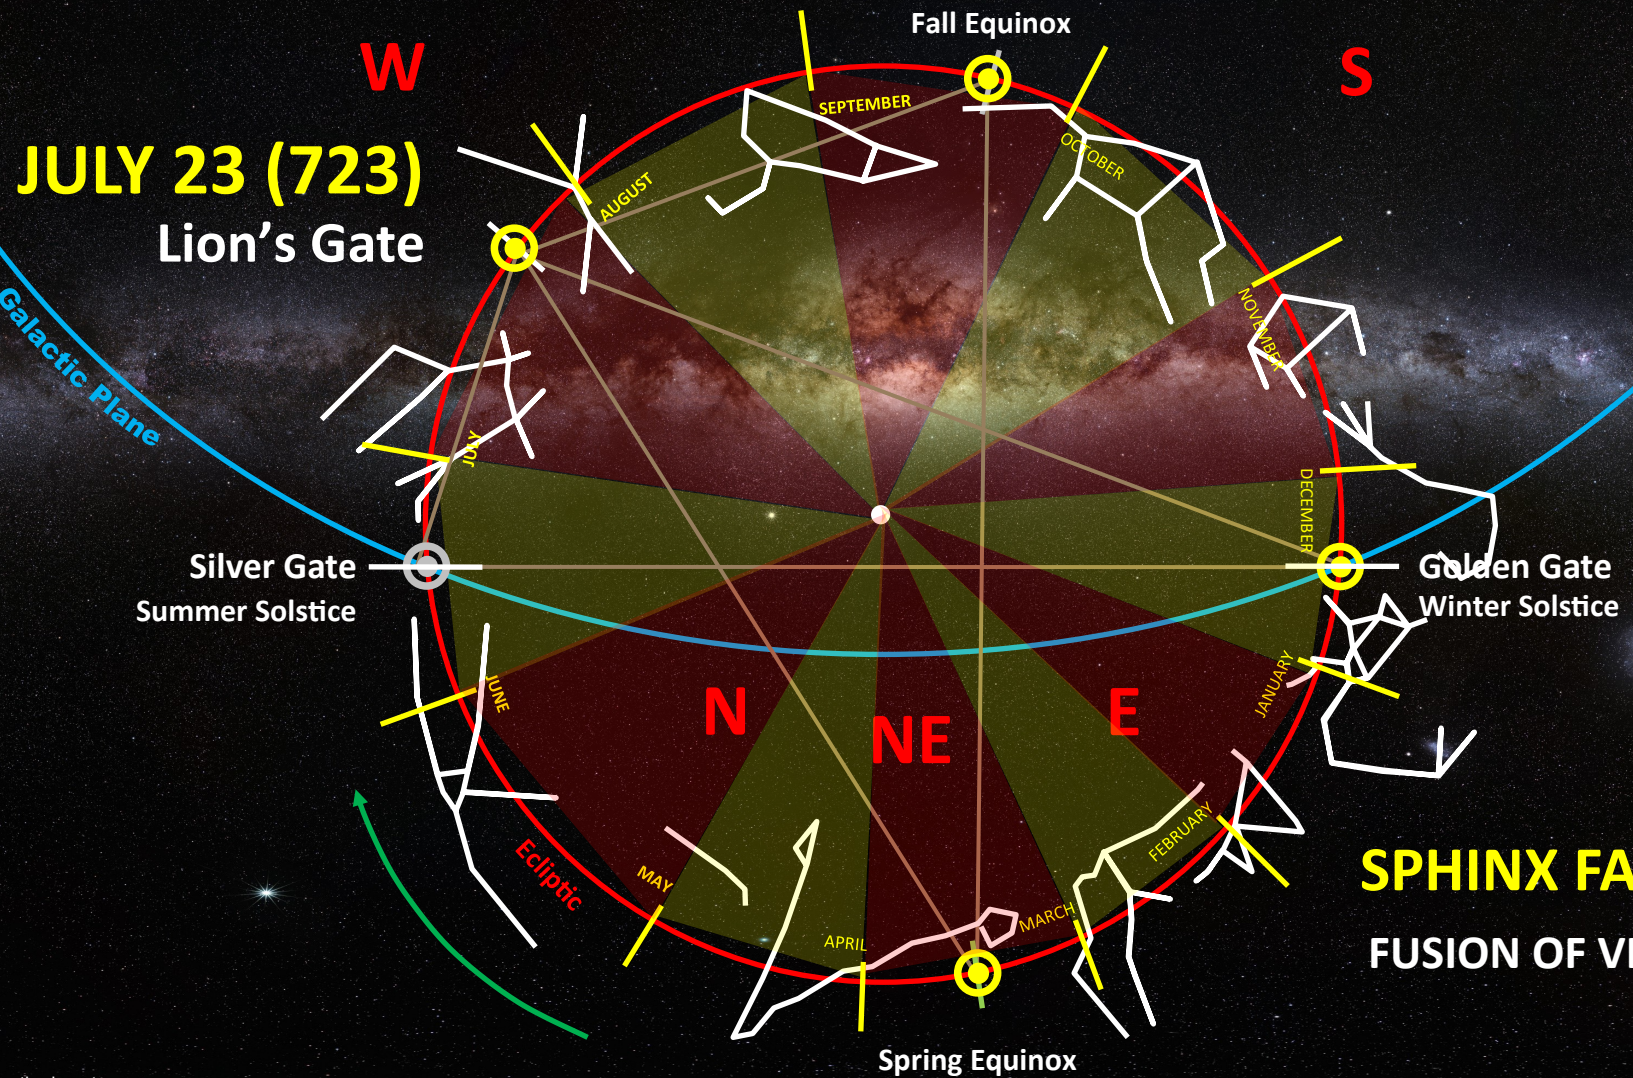

## TIME MARKERS DETERMINED BY THE CIRCUIT OF THE SUN

This depiction is of the 4 Main Astronomical Gates of the Heavens. They consist of the 2 Solstices and the 2 Equinoxes. Incorporated into this array is the Lion's Gate, which would tally a total of 5 Gates. Enoch in Chapter 72 spoke about there being 6 Gates of Heaven, at least comprising Half of the Mazzaroth or the Zodiac Constellations. In essence, each of the Constellations in that respect would be or is considered a 'Gate' onto itself. These 5 Principle Gates are Time Markers where the Sun is in the Position relative to the other Signs and Gates from Earth's Perspective. Note that this is the Astronomical Precession of the Sun, not the Astrological one. The Astronomical Precession of the Sun is relative to the Sign or Constellations corresponding to the Dates of the Modern Gregorian Calendar. The 12 Zodiacs are not in perfect circle. This is different from the Astrological Season of the 12 Constellations that will be about 1 Month off or shifted forward. Note that the 4 Solar Gates are 3 Months apart for a total of a 12 Months or a 360 Day Factor. Then from the June 21 Summer Solstice to the Lion's Gate of July 23 (723) is 33 Days. This Number is associated with the Age of Jesus, the Lion King.

LEO NEW YEAR

LION'S GATE

Guardian to Heaven

SPHINX

### Astronomical Revolution

### Astrological Revolution

GIZA PLATEAU

Mirror of Orion

Horizon

SPHINX FACING EAST  
FUSION OF VIRGO AND LEO