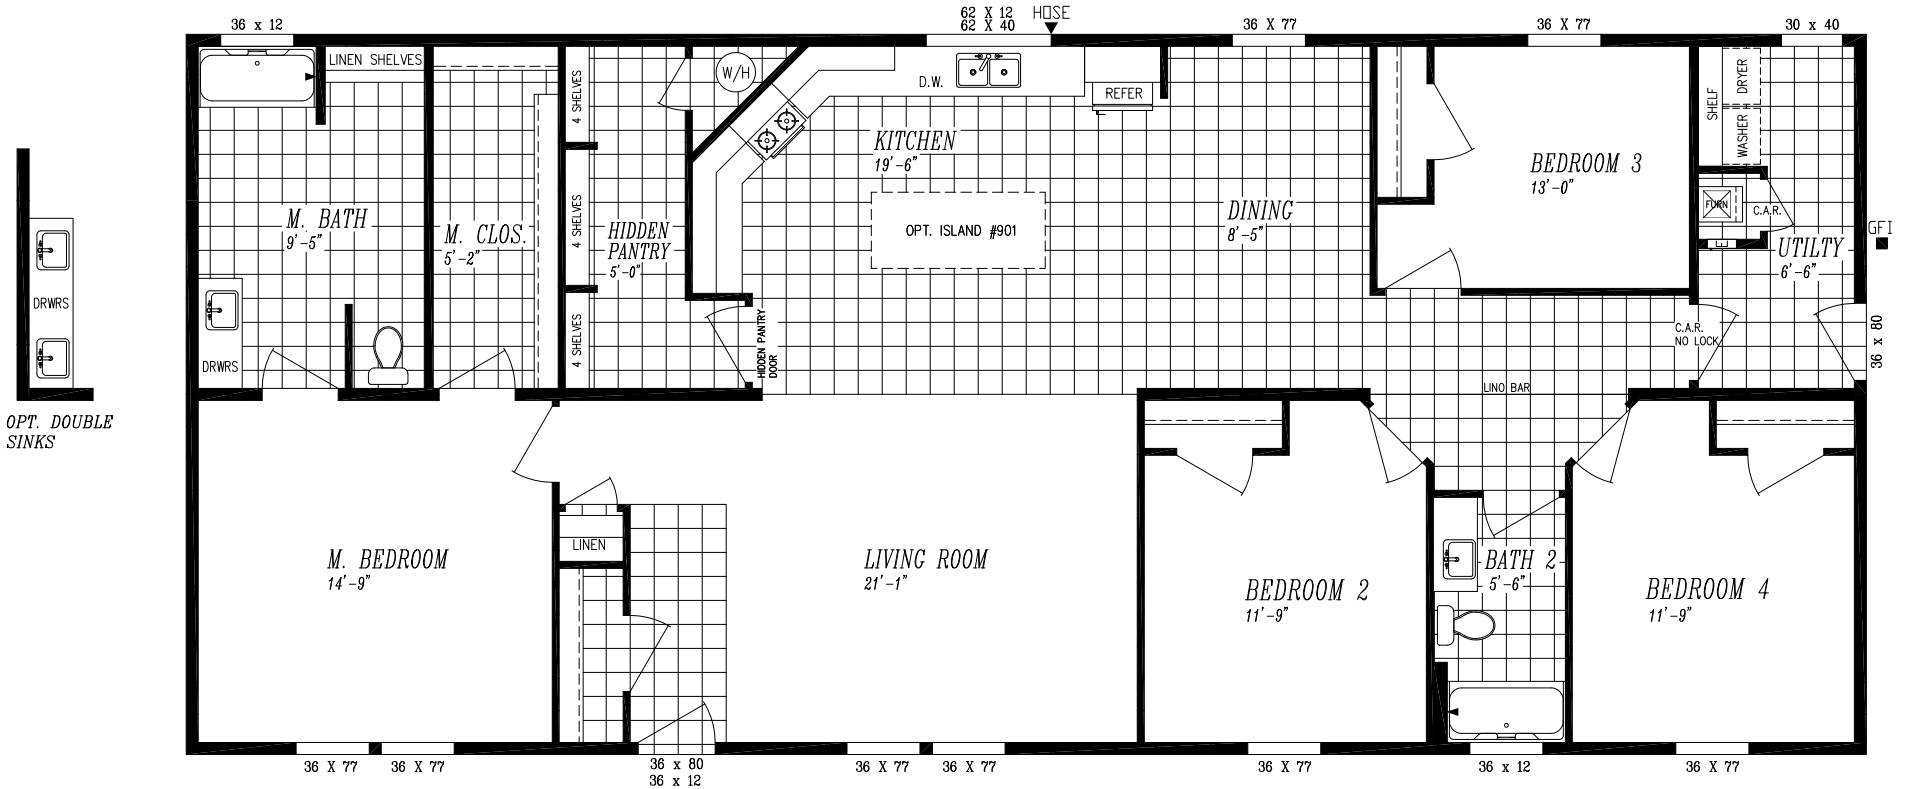

COLUMBIA RIVER COLLECTION

2028 30'-0" x 70'-0"
 APPROX. 2,100 SQ. FT.

OPT. DELUXE M. BATH

OPT. DOUBLE SINKS