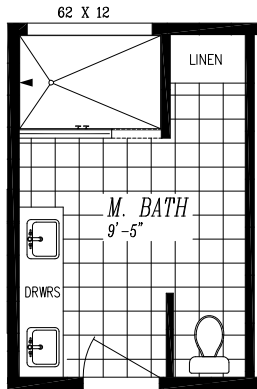

COLUMBIA RIVER COLLECTION

2028 30'-0" x 70'-0"
 APPROX. 2,100 SQ. FT.

OPT. DELUXE M. BATH

OPT. DOUBLE SINKS