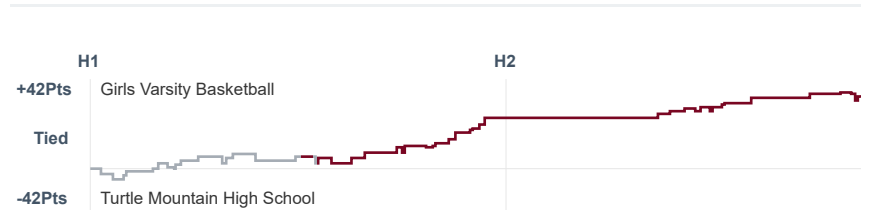

Box Score Report

MHS vs Turtle Mountain - Feb 26, 2021 - W 85-47

Period Stats

Team	1	2	Final
MHS	46	39	85
TMHS	22	25	47

Run Graph

Team Stats

	MHS	TMHS
Field Goal %	51.6%	20.8%
Effective Field Goal %	55.5%	25.7%
2FG Made/Attempted	28/43	8/40
2FG%	65.1%	20.0%
3FG Made/Attempted	5/21	7/32
3FG%	23.8%	21.9%
FT Made/Attempted	14/22	10/15
Free Throw Percentage	63.6%	66.7%
Points Per Possession	1.07	0.58
Transition Points	18	0
Points Off Turnovers	20	14
Second Chance Points	14	10
Points in the Paint	50	14
Offensive Rebounds	13	19
Defense Rebounds	37	18
Assists	16	6
Deflections	9	3
Steals	12	11
Blocks	3	1
Turnovers	18	21
Personal Fouls	11	17
Charges Taken	1	0