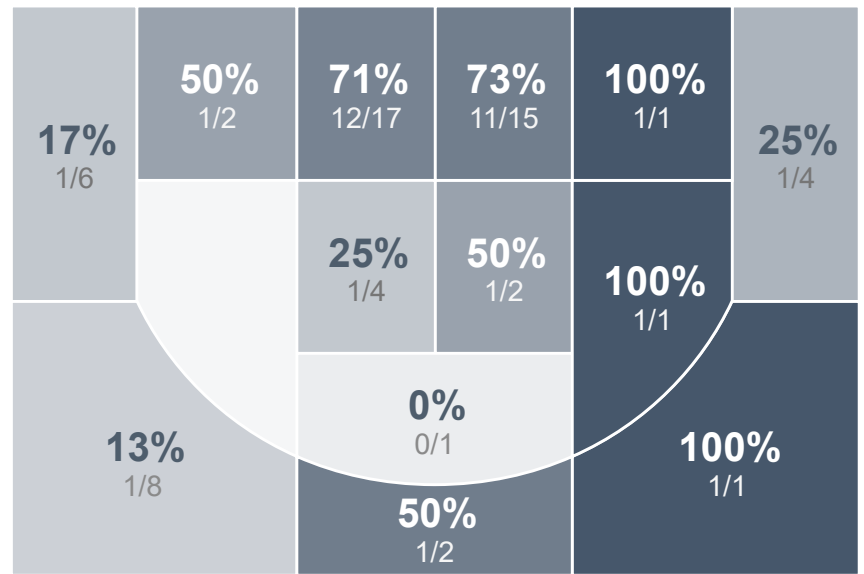

Girls Varsity Basketball