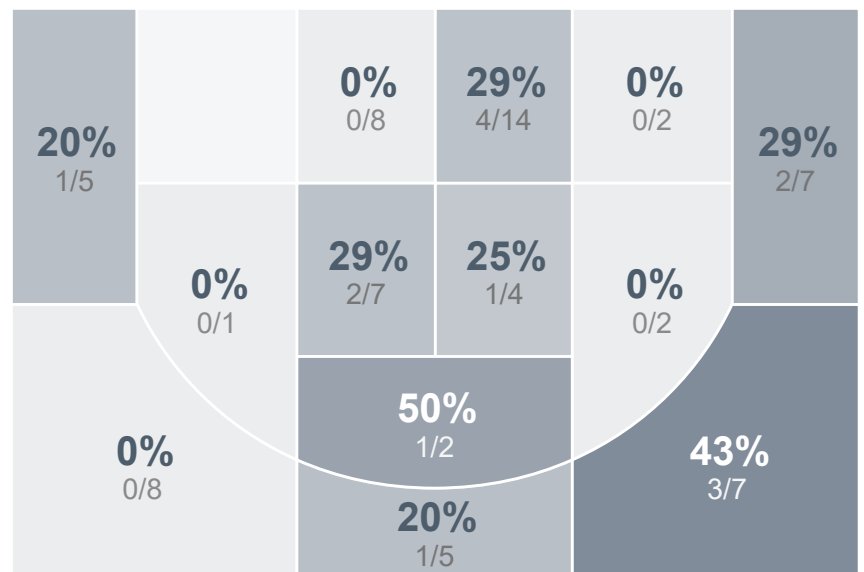

Turtle Mountain High School