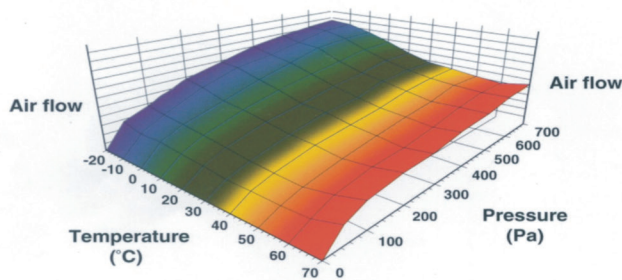

# Q-Lon Weatherseal Gasket

There are gaskets. Then there's Q-Lon - it has excellent compression recovery of 99%, giving constant height at corners for improved weathering. Furthermore, it provides low operating forces on gearing which in turn ensures ease of operation for the user.

### Trust The World's Best Weatherseal Gasket

- ◀ Operates perfectly in temperatures ranging from -20°C to 70°C with 99% memory recovery every time
- ◀ Best acoustic and thermal performance across the widest temperature range
- ◀ 99% memory recovery. Retains shape year after year
- ◀ Low operating forces reduce wear and tear and gives ease of operation
- ◀ Leaves no rigid sprue after welding
- ◀ Manufacturer lifetime guarantee.

Window performance using EPDM flipper seal

Window performance using Schlegel Q-LON™

Legend: EPDM (Red), TPE (Blue), Q-LON™ (Green)