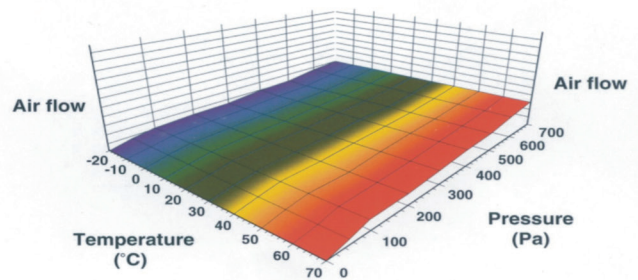

# Q-Lon Weatherseal Gasket

There are gaskets. Then there's Q-Lon - it has excellent compression recovery of 99%, giving constant height at corners for improved weathering. Furthermore, it provides low operating forces on gearing which in turn ensures ease of operation for the user.

Weatherseal performance matters in windows, that's why the Diamond Suite is supplied with Q-Lon pre-inserted into all sections.

### Trust The World's Best Weatherseal Gasket

- ◀ Operates perfectly in temperatures ranging from -20°C to 70°C with 99% memory recovery every time
- ◀ Best acoustic and thermal performance across the widest temperature range
- ◀ 99% memory recovery. Retains shape year after year
- ◀ Low operating forces reduce wear and tear and gives ease of operation
- ◀ Leaves no rigid sprue after welding
- ◀ Manufacturer lifetime guarantee.

Window performance using EPDM flipper seal

Window performance using Schlegel Q-LON™

Legend: EPDM (Red), TPE (Blue), Q-LON™ (Green)