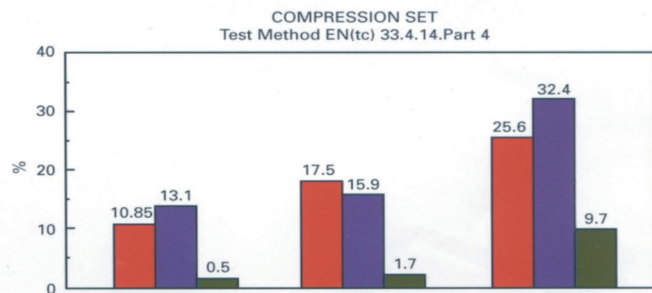

### Trust The World's Best Weatherseal Gasket

- ◀ Operates perfectly in temperatures ranging from -20°C to 70°C with 99% memory recovery every time
- ◀ Best acoustic and thermal performance across the widest temperature range
- ◀ 99% memory recovery. Retains shape year after year
- ◀ Low operating forces reduce wear and tear and gives ease of operation
- ◀ Leaves no rigid sprue after welding
- ◀ Manufacturer lifetime guarantee.

Window performance using EPDM flipper seal

Window performance using Schlegel Q-LON™

Legend: EPDM (Red), TPE (Blue), Q-LON™ (Green)