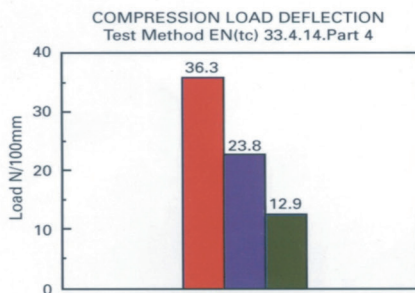

Legend: EPDM (Red), TPE (Blue), Q-LON™ (Green)