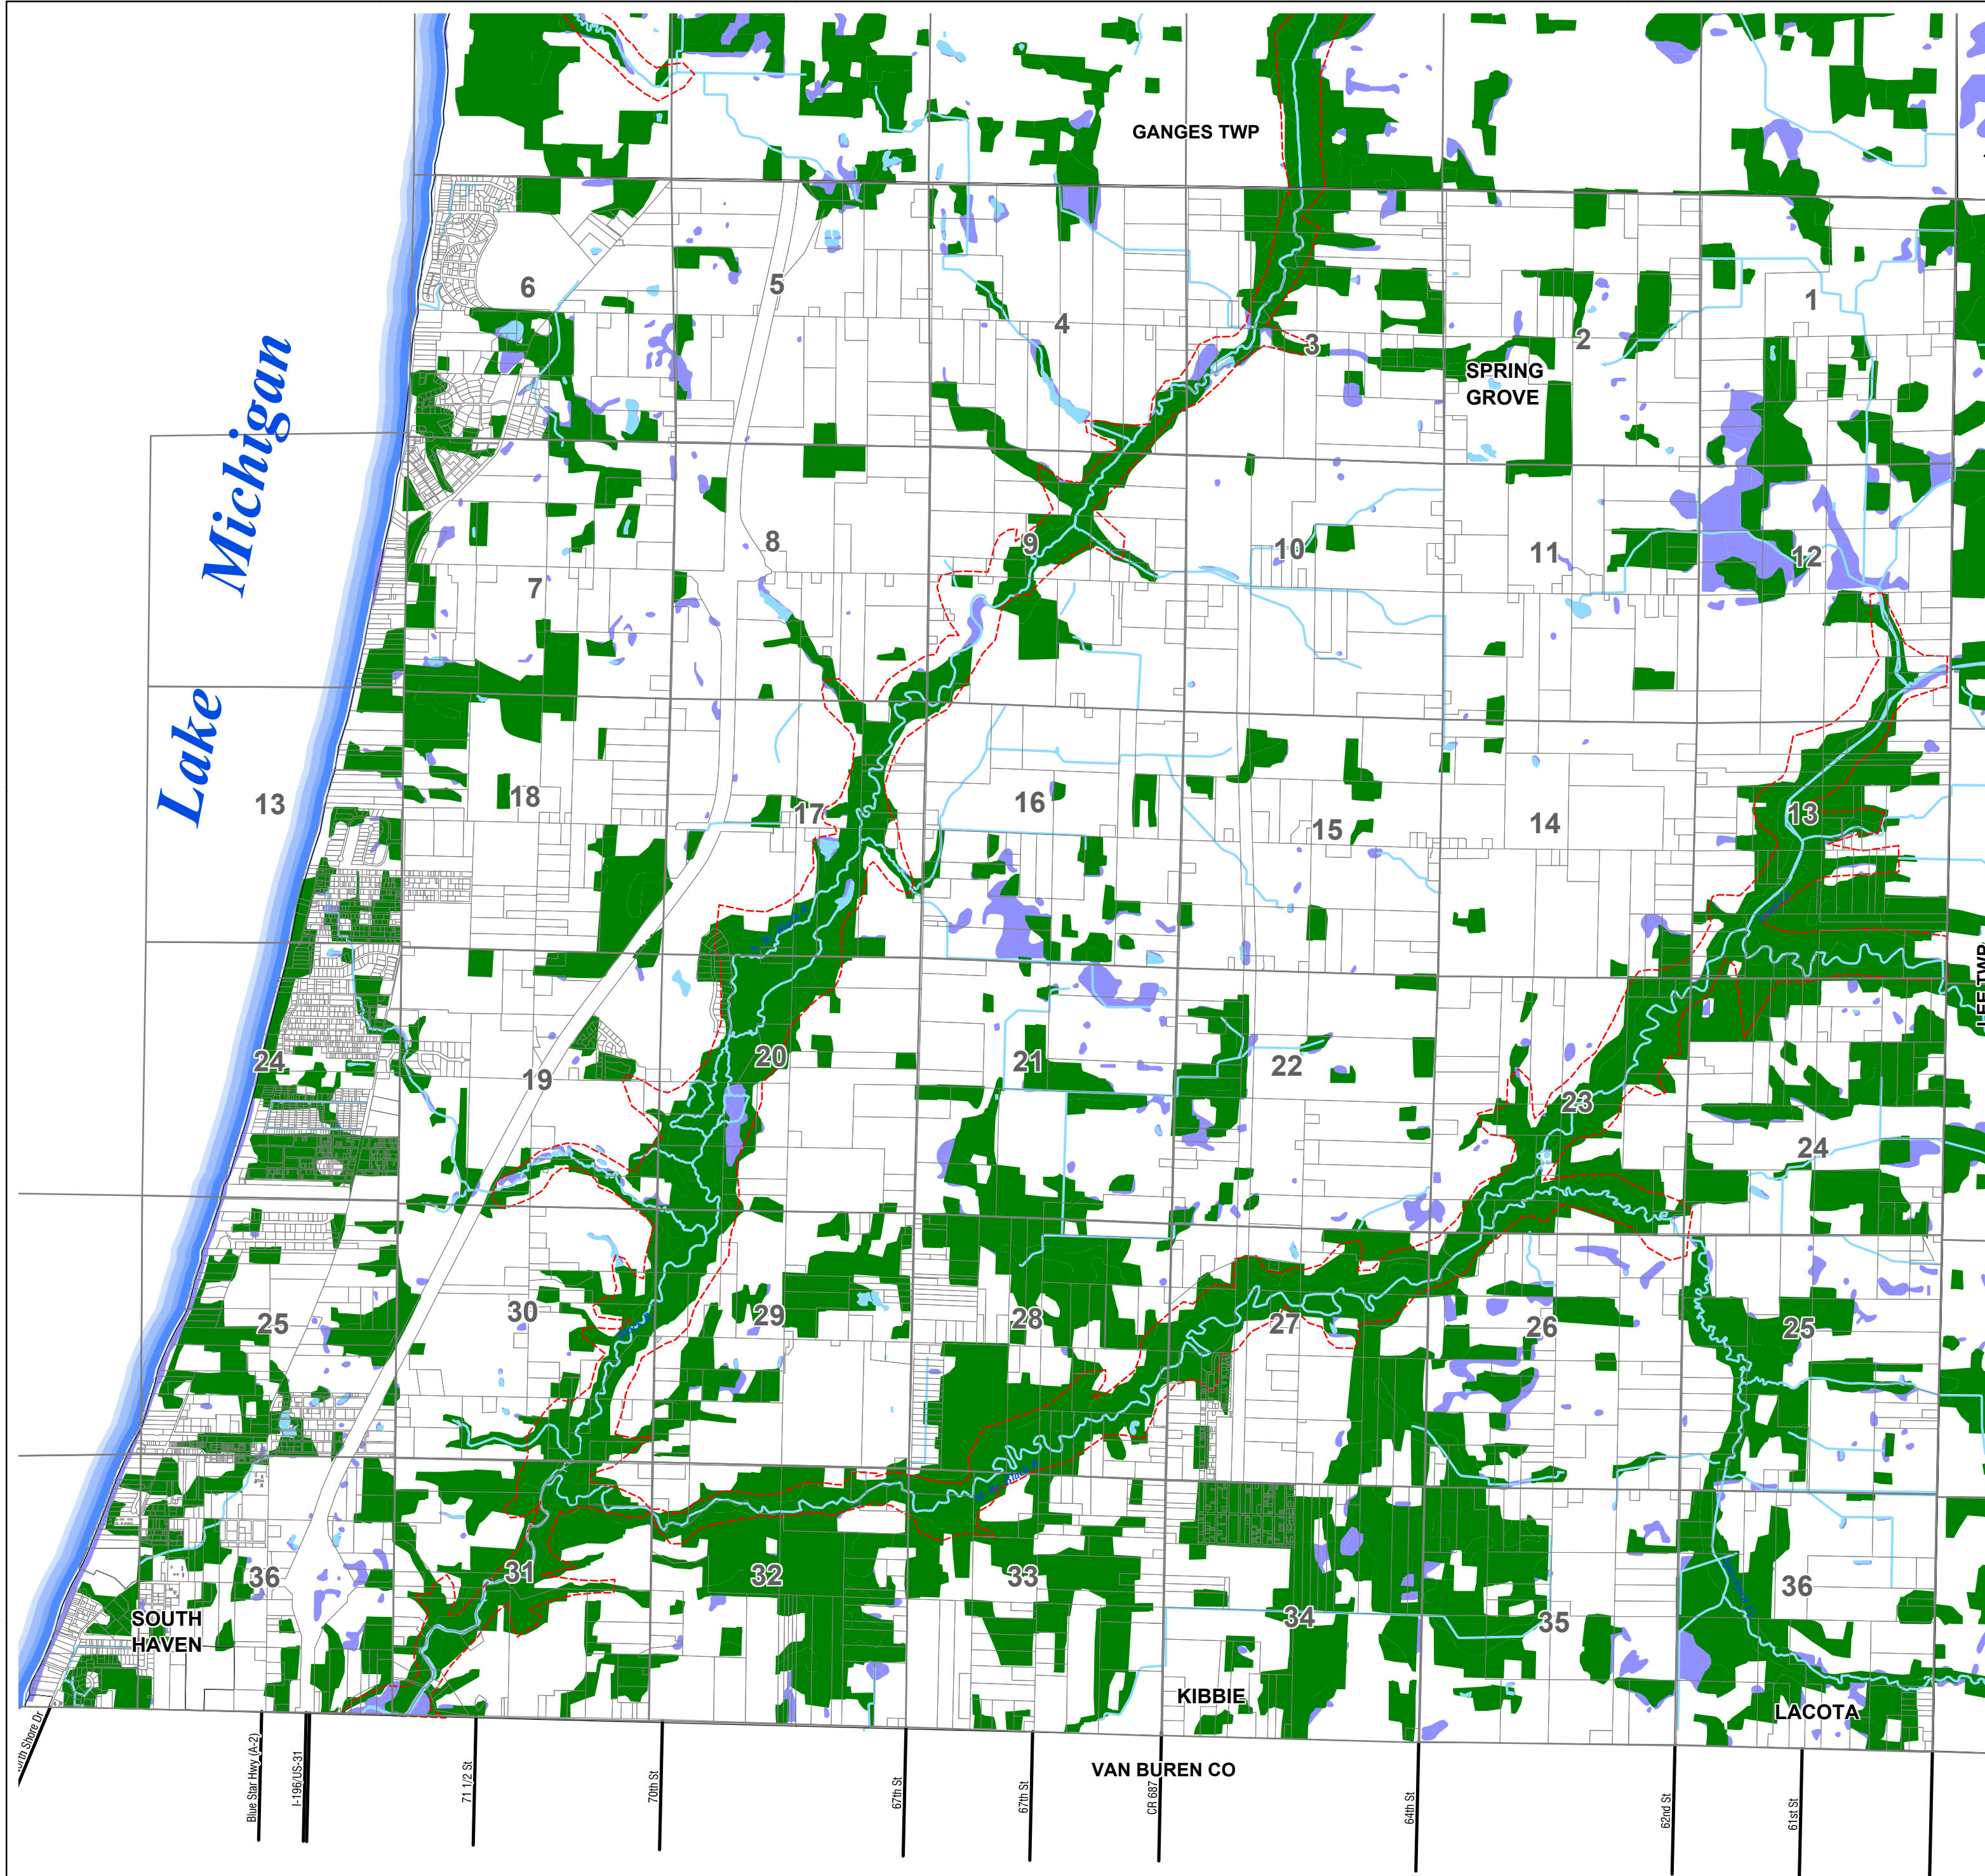

Casco Township

NATURAL FEATURES MAP

ALLEGAN COUNTY, MICHIGAN

Map Legend

- Floodplain (Approximate)
- Woodlands
- Wetlands*
- Parcels
- Sections

*WETLANDS - Combined National Wetlands Inventory and 1996 Land Use.

FLOODPLAIN (APPROXIMATE) - Federal Emergency Management Agency 100-Year Floodplain (approximate location).

WOODLANDS - 1996 Land Use.

Allegan County Land Information Services assumes no liability for results or conclusions drawn from the use of this data.
Map Printed: 7/29/2011