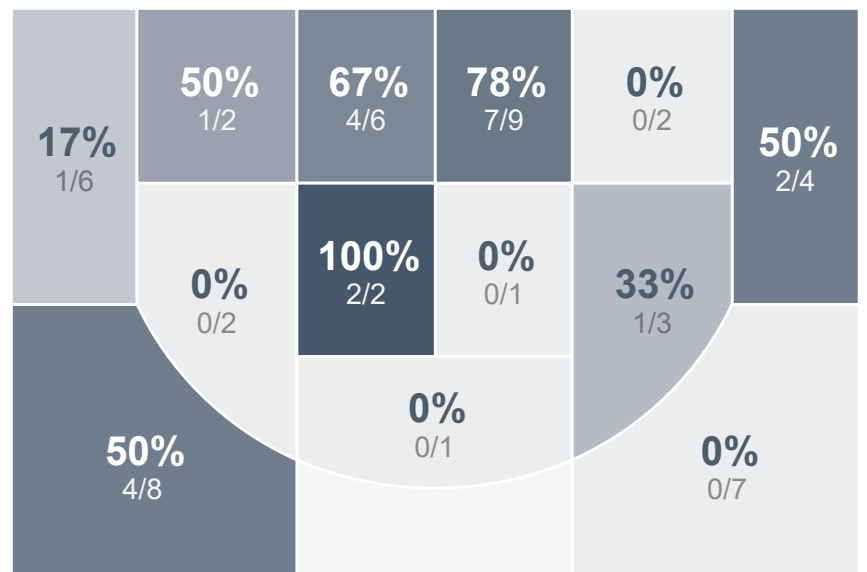

Watford City High School