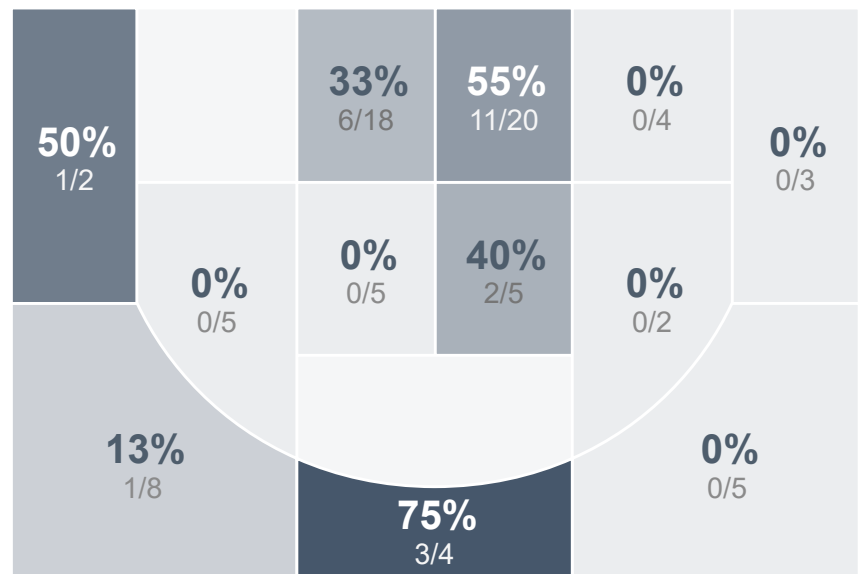

Dickinson Girls Varsity Basketball