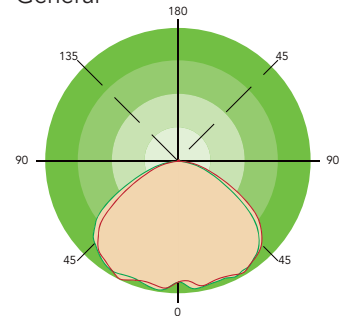

## PERFORMANCE DATA

| SYSTEM WATTS | PHOTOMETRY | VOLTAGE    | 4000K(70CRI) |         | 5000K(70CRI) |         |
|--------------|------------|------------|--------------|---------|--------------|---------|
|              |            |            | LUMENS       | LPW     | LUMENS       | LPW     |
| 90W          | High Bay   | 347-480V   | 13000lm      | 144lm/W | 13000lm      | 144lm/W |
| 100W         | High Bay   | 120-277VAC | 14000lm      | 140lm/W | 14000lm      | 140lm/W |
| 140W         | High Bay   | 347-480V   | 20500lm      | 146lm/W | 20500lm      | 146lm/W |
| 180W         | High Bay   | 120-277VAC | 25000lm      | 139lm/W | 25000lm      | 139lm/W |

## DIMENSION

unit: inch/mm

Weight:  
100W: 8.3lb  
180W: 9.5lb

## PHOTOMETRICS

General