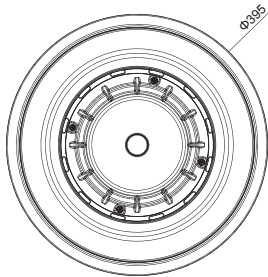

## PERFORMANCE DATA

| SYSTEM WATTS | PHOTOMETRY | VOLTAGE    | 4000K(70CRI) |         | 5000K(70CRI) |         |
|--------------|------------|------------|--------------|---------|--------------|---------|
|              |            |            | LUMENS       | LPW     | LUMENS       | LPW     |
| 90W          | High Bay   | 347-480V   | 13000lm      | 144lm/W | 13000lm      | 144lm/W |
| 100W         | High Bay   | 120-277VAC | 14000lm      | 140lm/W | 14000lm      | 140lm/W |
| 140W         | High Bay   | 347-480V   | 20500lm      | 146lm/W | 20500lm      | 146lm/W |
| 180W         | High Bay   | 120-277VAC | 25000lm      | 139lm/W | 25000lm      | 139lm/W |

## DIMENSION

unit: inch/mm

Weight:  
100W: 8.3lb  
180W: 9.5lb