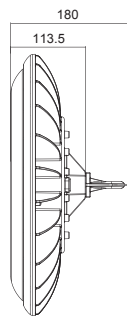

## PERFORMANCE DATA

| SYSTEM WATTS | PHOTOMETRY | VOLTAGE    | 4000K(70CRI) |         | 5000K(70CRI) |         |
|--------------|------------|------------|--------------|---------|--------------|---------|
|              |            |            | LUMENS       | LPW     | LUMENS       | LPW     |
| 90W          | High Bay   | 347-480V   | 13000lm      | 144lm/W | 13000lm      | 144lm/W |
| 100W         | High Bay   | 120-277VAC | 14000lm      | 140lm/W | 14000lm      | 140lm/W |
| 140W         | High Bay   | 347-480V   | 20500lm      | 146lm/W | 20500lm      | 146lm/W |
| 180W         | High Bay   | 120-277VAC | 25000lm      | 139lm/W | 25000lm      | 139lm/W |

## DIMENSION

unit: inch/mm

Weight:  
100W: 8.3lb  
180W: 9.5lb