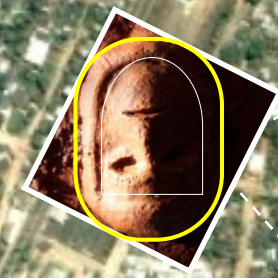

LA VENTA CYDONIA PATTERN

The purpose of this study is to present the evidence that the geometric ley-lines of the following temple layout is set to the *Cydonia, Mars* ley-lines. Pertaining to the *Cydonia, Mars* anomalies, there are 3 main pyramid structures that comprise the *Martian Motif*. There is the famous *Face of Mars*, the giant *Pentagon Fortress* and the *Pleiadian Pyramid City*. These 3 structures triangulate each other and would make up the core of a large metropolitan city on Earth. What is astonishing is that such a *Martian Motif* is seen implemented in the architecture of almost all the ancient civilizations on Earth. This started, at least based on the archeological record after the *Flood of Noah* with Babylon and Sumer. How the *Martian Motif* is tied to the ley-lines of ancient cities, temples and structures is that perhaps the lost knowledge and connection of the Martian civilization was conveyed to the few and selected 'priestly' class on Earth that constitutes the Secret Societies, etc. This special class of humans are perhaps tasked at keeping the legacy, lifeline and bloodline operational. Even now in the modern era, the same *Cydonia, Mars* motif is incorporated into the major capitals.

MARTIAN PATTERN

40°44'33.60N 09°27'40.29W

CYDONIA, MARS

D&M
PYRAMID

PYRAMID CITY

FACE OF ALA-LU

Complex A

Complex G

Complex C

Crusader Citadel
D&M PENTAGON

Acropolis

Complex B

Plaza

Roman Theater
FACE OF ALA-LU

Complex H

Image © 2019 DigitalGlobe