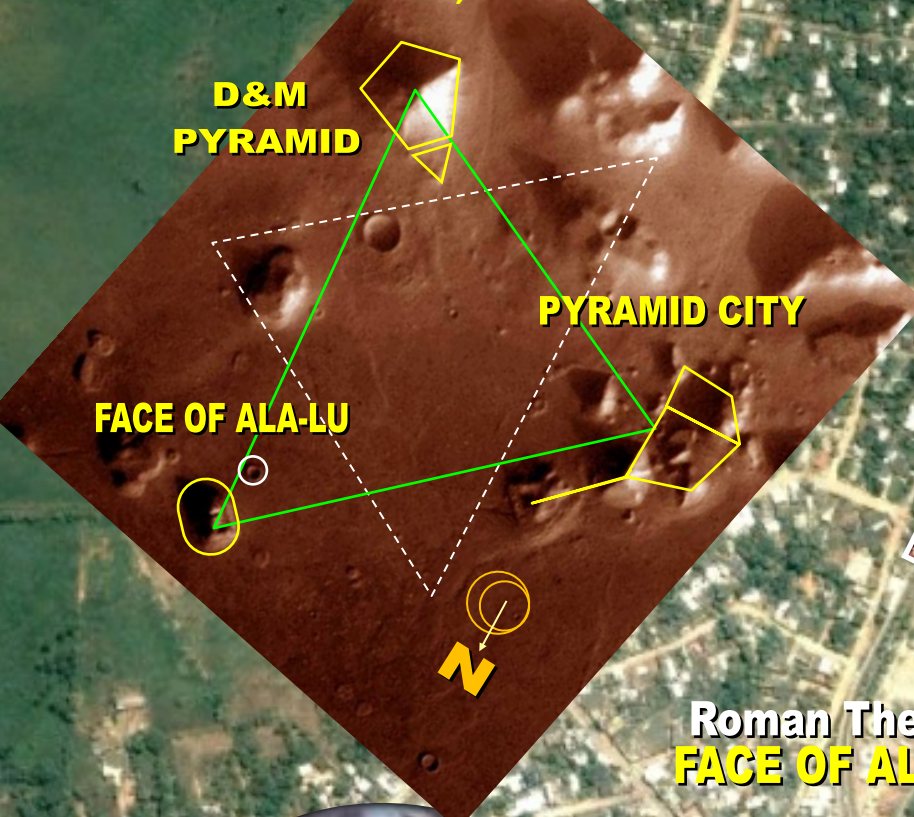

LA VENTA CYDONIA PATTERN

The purpose of this study is to present the evidence that the geometric ley-lines of the following temple layout is set to the *Cydonia, Mars* ley-lines. Pertaining to the *Cydonia, Mars* anomalies, there are 3 main pyramid structures that comprise the *Martian Motif*. There is the famous *Face of Mars*, the giant *Pentagon Fortress* and the *Pleiadian Pyramid City*. These 3 structures triangulate each other and would make up the core of a large metropolitan city on Earth. What is astonishing is that such a *Martian Motif* is seen implemented in the architecture of almost all the ancient civilizations on Earth. This started, at least based on the archeological record after the *Flood of Noah* with Babylon and Sumer. How the *Martian Motif* is tied to the ley-lines of ancient cities, temples and structures is that perhaps the lost knowledge and connection of the Martian civilization was conveyed to the few and selected 'priestly' class on Earth that constitutes the Secret Societies, etc. This special class of humans are perhaps tasked at keeping the legacy, lifeline and bloodline operational. Even now in the modern era, the same *Cydonia, Mars* motif is incorporated into the major capitals.

MARTIAN PATTERN

40°44'33.60N 09°27'40.29W

CYDONIA, MARS

D&M
PYRAMID

PYRAMID CITY

FACE OF ALA-LU

Complex A

Complex G

Complex C

Crusader Citadel
D&M PENTAGON

Acropolis

Complex B

Plaza

Roman Theater
FACE OF ALA-LU

Complex H

Image © 2019 DigitalGlobe