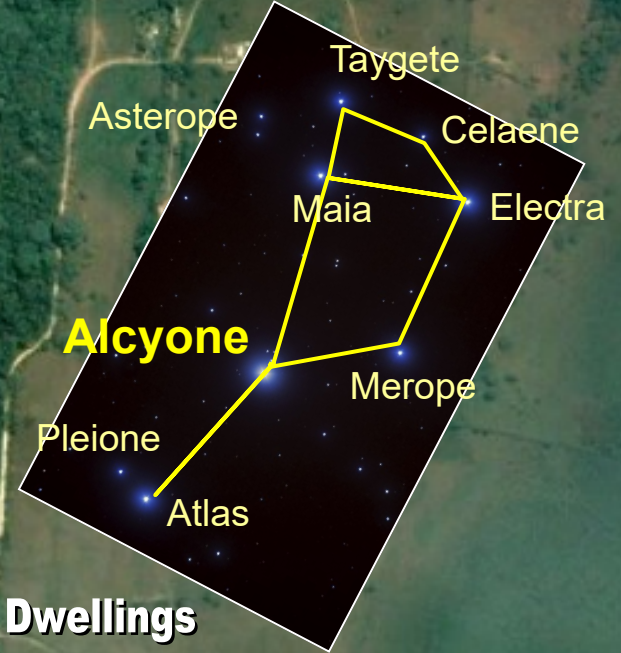

THE PLEIADES

Alcyone

Bronze Age Dwellings
PLEIADES CITY