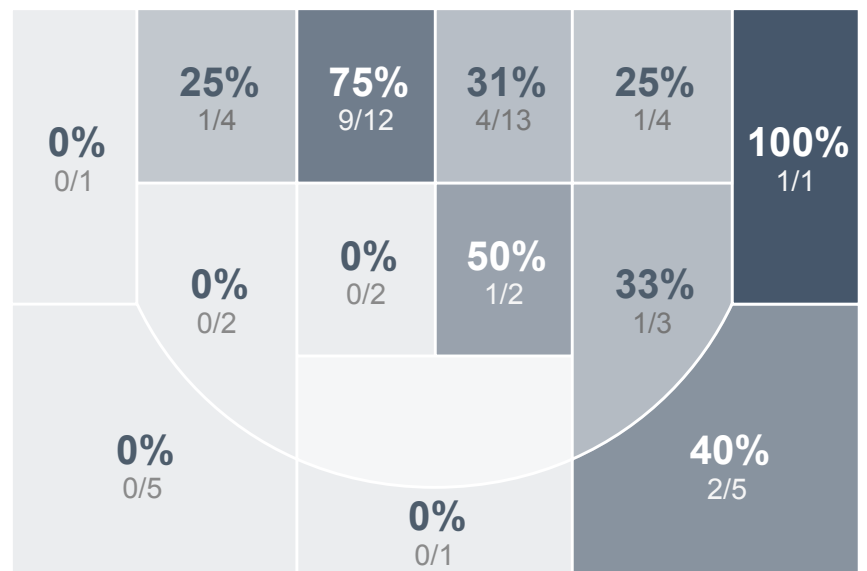

Girls Varsity Basketball