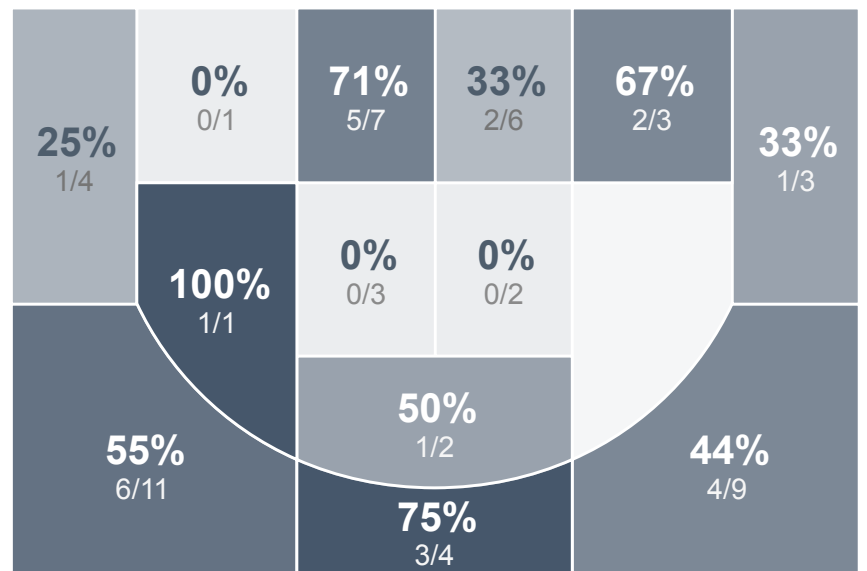

Mandan High School