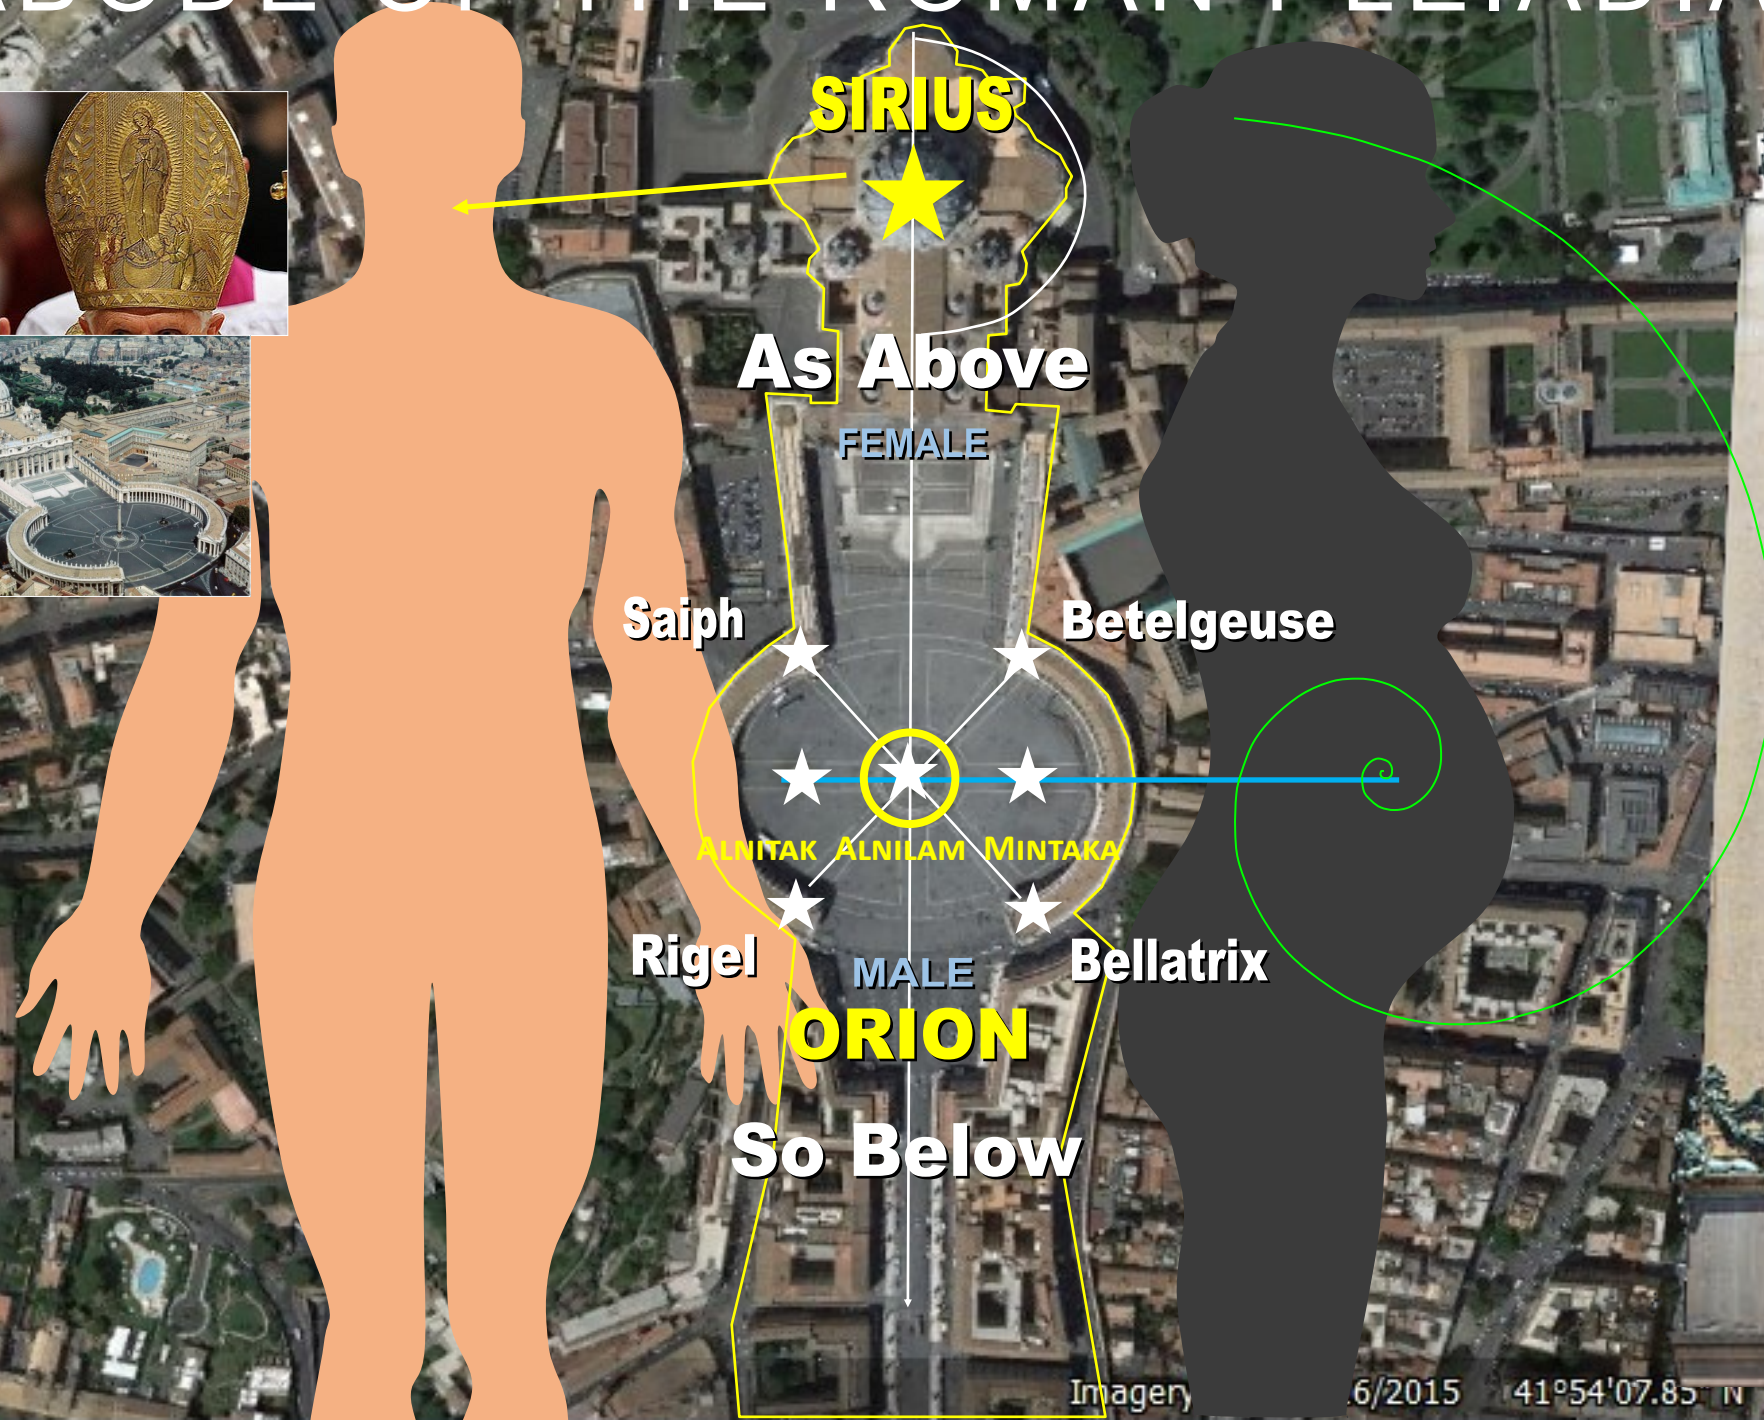

VATICAN STAR KEY

ABODE OF THE ROMAN PLEIADIANS

ISIS
Queen of Heaven

CROSS OF CONSTANTINE
IN THIS SIGN CONQUER

ANTHROPOMORPHIC PATTERN

THE LUCIFERIAN TRINITY

ISIS - HORUS - SET

Obelisk was originally erected
at Heliopolis, City of the Sun.

THE SHAFT OF BEL

Google earth

© Composition and Some Graphics by
LUIS B. VEGA
vegapost@hotmail.com
www.PostScripts.org
FOR ILLUSTRATION PURPOSES ONLY

Main Sources
Earth.Google.com
Wikipedia.com