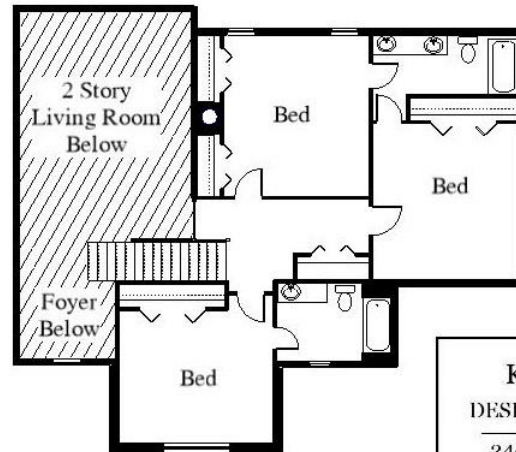

Your Land Your Style Your Home Your Way  
Design + Build = Your Best Value

KRAUS  
DESIGN + BUILD  
248-972-5549

Somerset IV SE  
3000 Sq.Ft.

Copyright © 2018 Kraus Design  
All Rights Reserved

Setting the New Standard