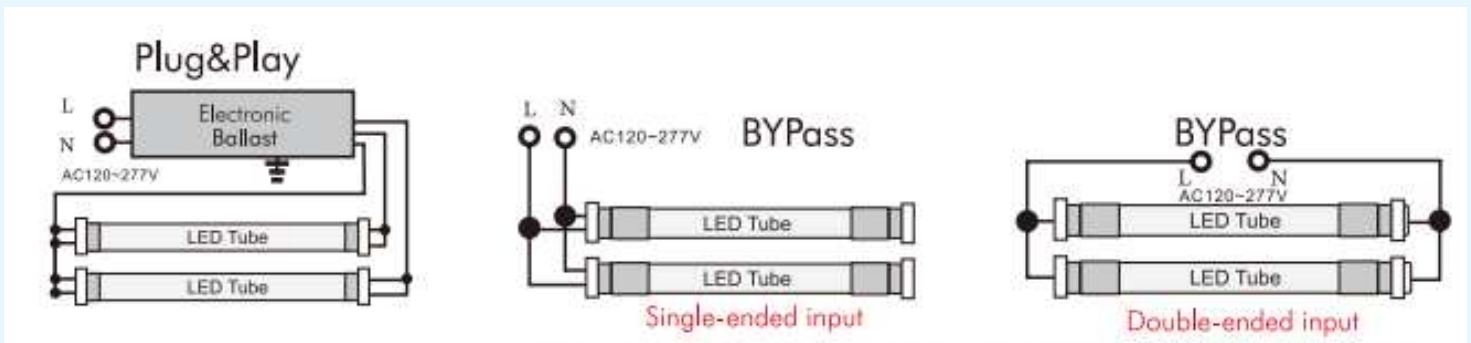

# T8 and T5 Tube Series

T5 LED Tube

T8 LED Tube

- ◆ IP20 Protection Rating
- ◆ CRI Ra80
- ◆ CCT 4000K, 5000K
- ◆ 120-277 VAC
- ◆ -25 to +40 C Operating T.
- ◆ 3 years warranty
- ◆ Type A Plug and Play works with Ballast
- ◆ Type B works without ballast
- ◆ Dual Mode works with or without ballast

Part Number	TUBE-2KLM18-BC	TUBE-4KLM-8FT	TUBE-3KLM24-T5
Lumen Output	2,200 LM	4,320 LM	3,200 LM
Wattage	18W	36W	24W
Luminous Efficacy	110LM/W		
Size	4FT	8FT	4Ft
Weight (CTN)	9kg (30)	17kg (30)	9kg (30)
Beam Angle	110°		
Type	Dual	Type B	Type A
Certification	cULus, DLC	cULus	cULus, DLC

T8 LED Tube—8Ft—Single Pin

Ordering Info	Part Number	CCT	Dimming
Default	TUBE-XXXXXXX-XX	4000K	Milk
EG. TUBE-xKLMxx-4K-Milk		5000K	Clear