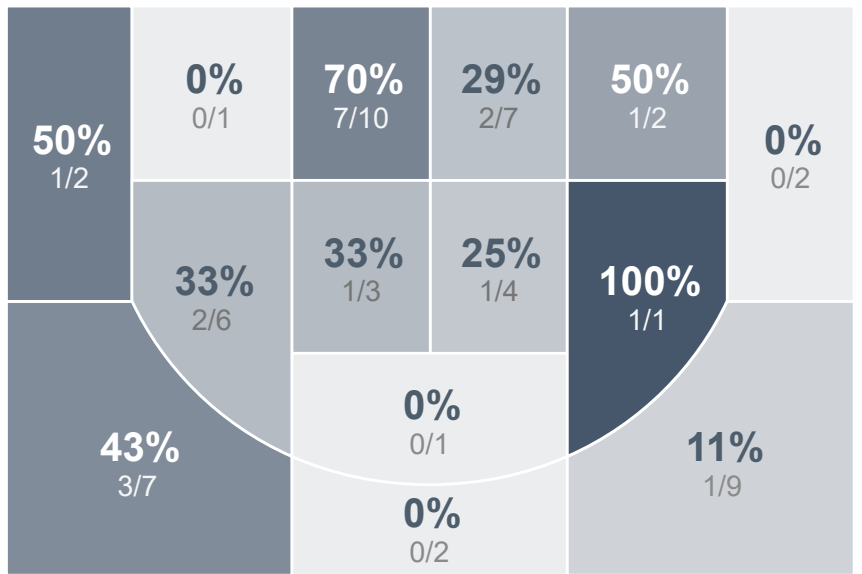

St. Mary's Saints Girls Basketball