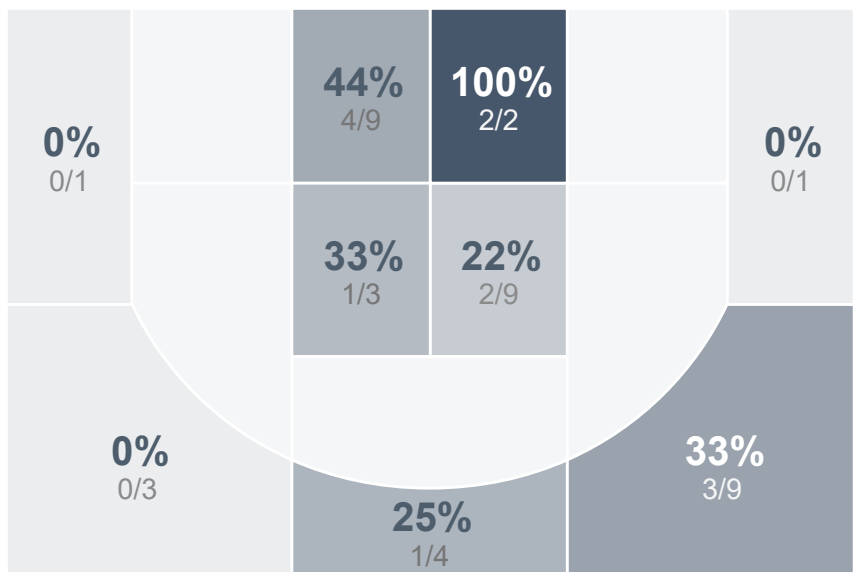

Dickinson High School