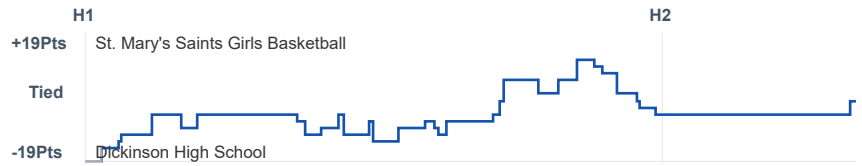

Box Score Report

SMCHS @ Dickinson - Jan 10, 2023 - W 61-42

Period Stats

Team	1	2	Final
SMCHS	30	31	61
DHS	23	19	42

Run Graph

Team Stats

	SMCHS	DHS
Field Goal %	35.1%	31.7%
Effective Field Goal %	39.5%	36.6%
2FG Made/Attempted	15/35	9/23
2FG%	42.9%	39.1%
3FG Made/Attempted	5/22	4/18
3FG%	22.7%	22.2%
FT Made/Attempted	16/23	12/19
Free Throw Percentage	69.6%	63.2%
Points Per Possession	0.86	0.58
Transition Points	20	2
Points Off Turnovers	34	11
Second Chance Points	8	9
Points in the Paint	22	18
Offensive Rebounds	14	7
Defense Rebounds	23	25
Assists	15	8
Deflections	15	25
Steals	16	10
Blocks	3	4
Turnovers	17	30
Personal Fouls	15	20
Charges Taken	0	0