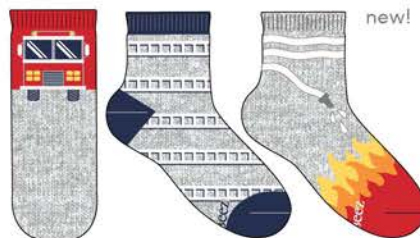

## FASHION

**TRUCK TIME QTR**  
teal cotton rich | RBB20669

**RYDER MIX QTR**  
red cotton rich | RBB20668

**TO THE MOON QTR**  
navy cotton rich | RBB20667

**SHARPEST BITE**  
asst cotton rich | RBB20943