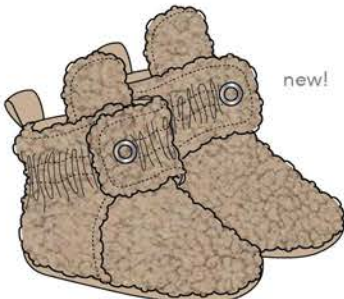

FASHION

SHERPA

tan sherpa | RBB21025