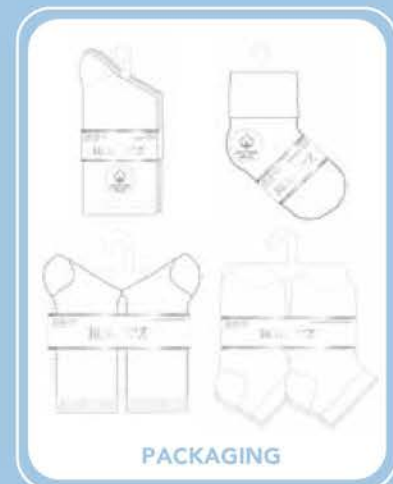

KIDS SOCKS

FEATURES & BENEFITS

Breathable cotton
for comfort and all
day wear

Elastic gather
at ankle ensures
socks stay on

Knit in logo
to toe edge

Seamless toe
for better
comfort

KIDS SOCKS

CM	IN	SIZE	AGE
15.3	6	5-6.5	12-24 mo
17.8	7	6-7.5	2-4 yrs
20.3	8	7-8.5	4-6 yrs
22.9	9	8-9.5	6-10 yrs
25.4	10	9-11	11+ yrs