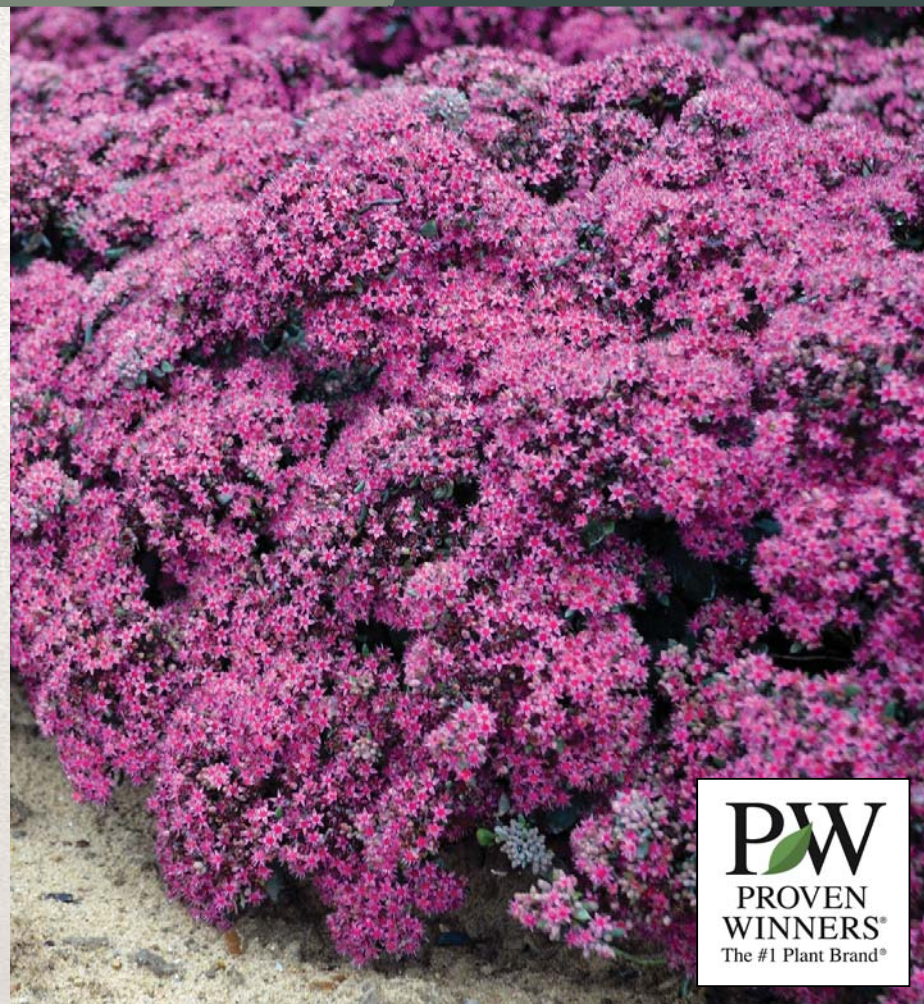

'Superstar'

ROCK 'N GROW® Colleciton

(Stonecrop)

PERENNIAL

Sedum ROCK 'N GROW® 'Superstar' PPAF CPBRAE

height

10-12 in

space

20-24 in

light

More than 6 Hours of Daily Sun

water

Light to Medium Moisture

zone

3-9

blooms

Late Summer to Early Fall

pair with

Salvia, Blanket Flower, Coneflower

critter resistance

Rabbit Resistant

features

- Low maintenance perennial
- Blue-green foliage forms a dense, compact, mounded habit
- Rosy pink flowers

care

- Very easy to grow in most climates
- Thrives in full sun and dry, well-drained soil
- Do not fertilize

PW
PROVEN
WINNERS®
The #1 Plant Brand®