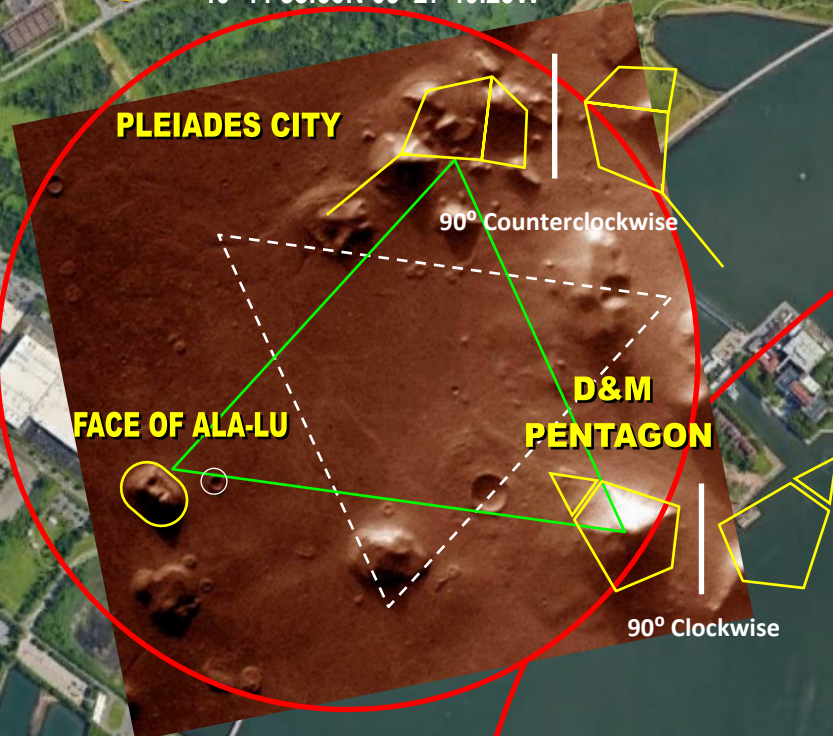

# NEW YORK CITY CYDONIA STAR MAP

United States

### MARTIAN MOTIF

**CYDONIA, MARS**  
40°44'33.60N 09°27'40.29W

### PLEIADES STAR CLUSTER

7 Daughters of Atlas

The Battery

Meteor Path July 16, 2024  
1.53 N. Miles  
.72 N. Miles

**D&M PENTAGON**  
Fort Jay

1.5 Miles

**FACE OF ALA-LU**  
Statue of Liberty

= Meteor on July 16  
From Torch of Liberty  
to Manhattan.

Google Earth

Imagery Date: 6/19/2022 40°41'53.41" N 74°01'25.97" W elev. 0 ft eye alt 20127 ft