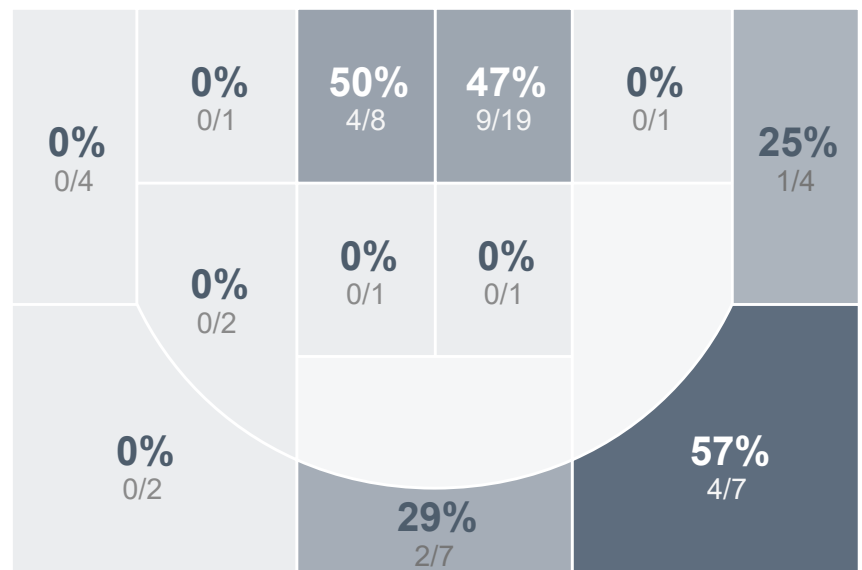

Jamestown High School