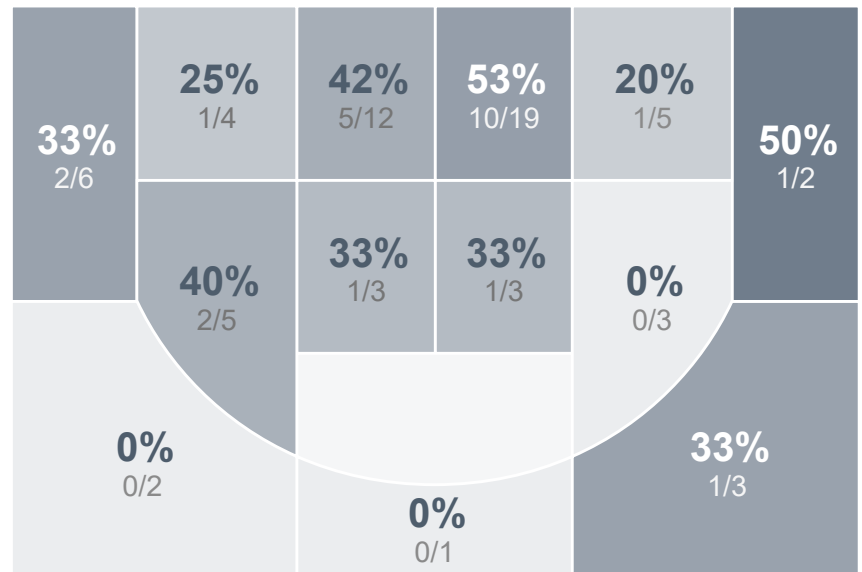

Watford City Girls Basketball