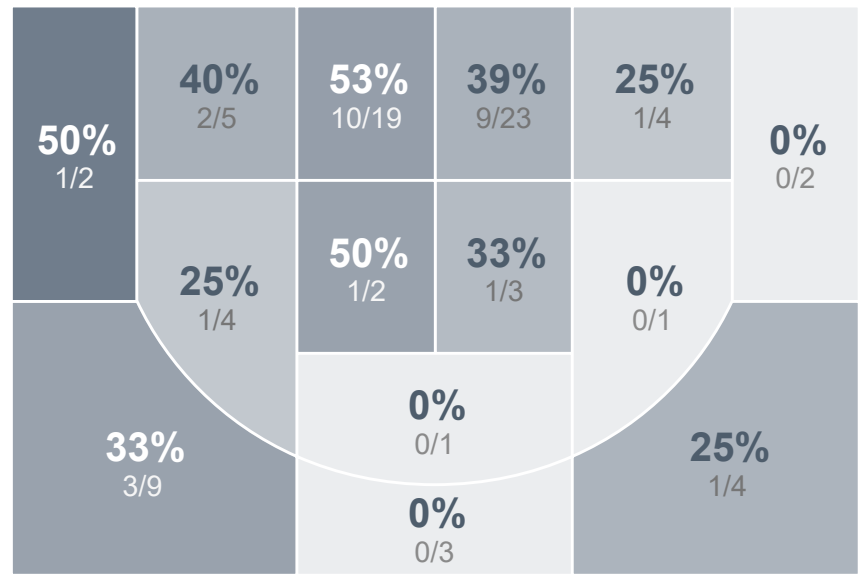

Girls Varsity Basketball