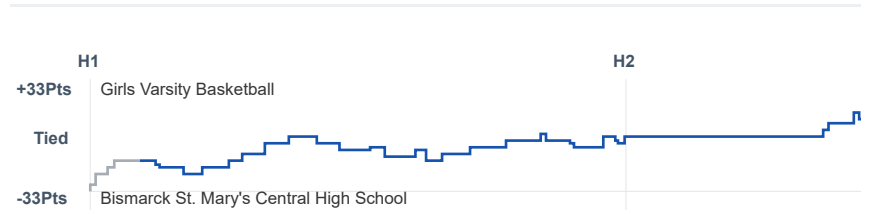

Box Score Report

JHS vs SMCHS - Jan 19, 2021 - W 66-38

Period Stats

Team	1	2	Final
JHS	36	30	66
SMCHS	20	18	38

Run Graph