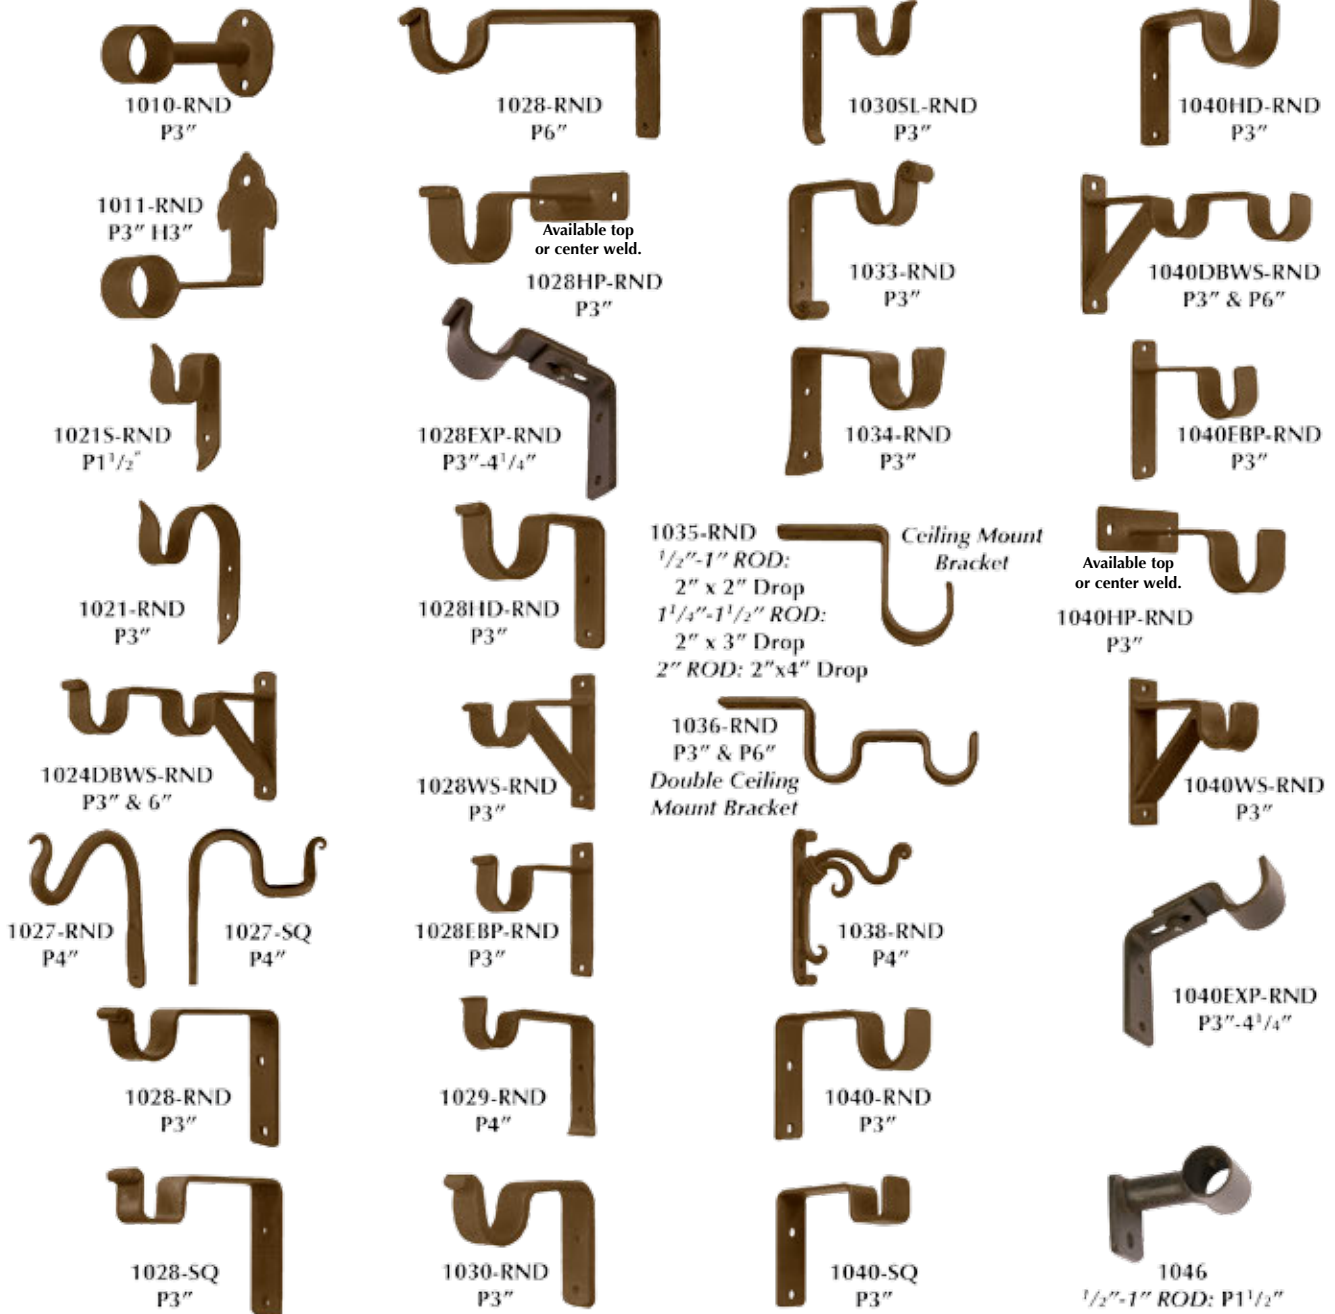

Brackets

We recommend brackets at a distance of every 48" for normal use.
Please see the Bracket Guide on page 16 of the Price List for sizes.

Decorative Brackets