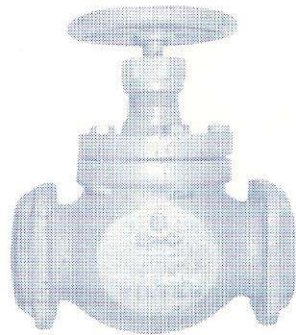

VILTER AMMONIA VALVES

FLANGED VALVES 2-1/2" THRU 4"

2-1/2" THRU 4" FLANGED VALVES HAVE 4-BOLT (SQUARE) FLANGE WITH ROUND BONNETS, AND ARE JUST AS SHOWN BELOW. COLOR, BLUE, INCLUDING HANDWHEEL. IF POSSIBLE CHECK PART OR CATALOGUE NUMBER FOR VERIFICATION.

FLANGED GLOBE

FLANGED ANGLE

NOT SHOWN

SHOWN WITHOUT COMPANION FLANGES

PIPE SIZE INCHES	BARE GLOBE VALVE	GLOBE VALVE COMPLETE WITH THREADED COMPANION FLANGES, BOLTS AND GASKETS	GLOBE VALVE COMPLETE WITH SOCKET WELD OR SLIP-ON FLANGES, BOLTS AND GASKETS	GLOBE VALVE COMPLETE WITH WELD NECK FLANGES, BOLTS AND GASKETS
2-1/2	A10170AX	A14023H	A14023Z	A14023AR
3	A10171AX	A14023J	A14023AA	A14023AS
4	A14062AX	A14023L	A14023AC	A14023AU

PIPE SIZE INCHES	BARE ANGLE VALVE	ANGLE VALVE COMPLETE WITH THREADED COMPANION FLANGES, BOLTS AND GASKETS	ANGLE VALVE COMPLETE WITH SOCKET WELD OR SLIP-ON FLANGES, BOLTS AND GASKETS	ANGLE VALVE COMPLETE WITH WELD NECK FLANGES, BOLTS AND GASKETS
2-1/2	A10173AX	A14024H	A14024Y	A14024AP
3	A10174AX	A14024J	A14024Z	A14024AQ
4	A14063AX	A14024L	A14024AB	A14024AS