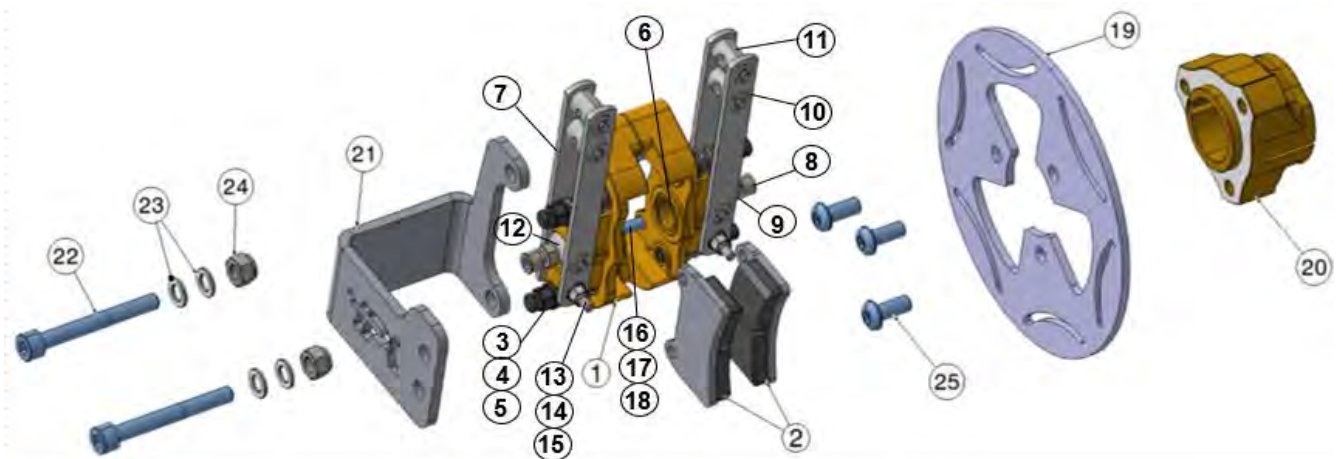

Codice <i>code</i>	Descrizione <i>description</i>	Prezzo (IVA escl.) <i>price (excl. VAT)</i>
BRK-SYSMECBK	SISTEMA FRENANTE MECCANICO BABY KART BABY KART MECHANICAL BRAKE SYSTEM	$ 699.06
1	CS-BRK-CALMECBK PINZA FRENO MECCANICO BABY KART <i>BABY KART MECHANICAL BRAKE CALIPER</i>	$ 384.94
2	KIT-PAD-MECBK PASTIGLIA FRENO MECCANICO BABY KART (10 pezzi) <i>BABY KART MECHANICAL BRAKE PADS (10 pieces)</i>	$ 399.47
3	KIT-VT-SC0630CH VITE TESTA CILINDRICA M6x30MM (50 pezzi) <i>SCREW CYLINDRICAL HEAD M6x30MM (50 pieces)</i>	$ 41.76
4	KIT-VT-SPCALMEC DISTANZIALE PINZA FRENO MECCANICO (10 pezzi) <i>MECHANICAL BRAKE CALIPER SPACER (10 pieces)</i>	$ 50.85
5	KIT-VT-SPR1223 MOLLA PINZA FRENO MECCANICO (10 pezzi) <i>MECHANICAL BRAKE CALIPER SPRING (10 pieces)</i>	$ 50.85
6	KIT-BRK-CALPS PISTONE PINZA FRENO MECCANICO (10 pezzi) <i>MECHANICAL BRAKE CALIPER PISTON (10 pieces)</i>	$ 156.15
7	KIT-CALBRKMEC LEVA PINZA FRENO MECCANICO (4 pezzi) <i>MECHANICAL BRAKE CALIPER LEVER (4 pieces)</i>	$ 63.55
8	KIT-VT-SC0630CH VITE TESTA CILINDRICA M6x30MM (50 pezzi) <i>SCREW CYLINDRICAL HEAD M6x30MM (50 pieces)</i>	$ 41.76
9	KIT-VT-NT06HX DADO ESAGONALE M6 (50 pezzi) <i>NUT HEXAGON M6 (50 pieces)</i>	$ 34.50
10	KIT-VT-SF03RN ANELLO SICUREZZA PEDALE Ø3.5MM (50 pezzi) <i>PEDAL SAFETY SNAP RING Ø3.5MM (50 pieces)</i>	$ 54.47
11	KIT-BRK-CBLHSG BARILOTTO ANCORAGGIO CAVO FRENO (10 pezzi) <i>MECHANICAL BRAKE CABLE HOUSING (10 pieces)</i>	$ 121.66
12	KIT-BRK-PSPSH BARILOTTO SPINGI PISTONE (10 pezzi) <i>MECHANICAL BRAKE PISTON PUSHER (10 pieces)</i>	$ 105.31
13	KIT-VT-SC0535CH VITE TESTA CILINDRICA MSX35MM (50 pezzi) <i>SCREW CYLINDRICAL HEAD MSx35mm (50 pieces)</i>	$ 41.76
14	KIT-VT-WS0510 RONDELLA Ø5x10MM (50 pezzi) <i>WASHER Ø5x10MM (50 pieces)</i>	$ 27.24
15	KIT-VT-NT05SH DADO AUTOBLOCCANTE ALTO M5 (50 pezzi) <i>NUT SELFLOCK HIGH M5 (50 pieces)</i>	$ 34.50
16	KIT-BRK-STRV1SFP VITE SICUREZZA PASTIGLIA FRENO STR-V1 (10 pezzi) <i>STR-V1 BRAKE PAD SAFETY PIN (10 pieces)</i>	$ 74.45
17	KIT-VT-WS0612 RONDELLA Ø6x12MM (50 pezzi) <i>WASHER Ø6x12MM (50 pieces)</i>	$ 27.24
18	KIT-VT-NT05SL DADO AUTOBLOCCANTE BASSO M5 (50 pezzi) <i>NUT SELFLOCK LOW M5 (50 pieces)</i>	$ 34.50
19	DSC-MECBK DISCO FRENO MECCANICO BABY KART <i>BABY KART MECHANICAL BRAKE DISC</i>	$ 54.47
20	DSC-SUPBK SUPPORTO DISCO FRENO MECCANICO BABY KART <i>BABY KART MECHANICAL BRAKE DISC SUPPORT</i>	$ 121.66
21	BRK-CALMECSUPBK SUPPORTO PINZA FRENO MECCANICO BABY KART <i>BABY KART MECHANICAL BRAKE CALIPER SUPPORT</i>	$ 47.21
22	KIT-VT-SC0870CH VITE TESTA CILINDRICA M8x70MM (50 pezzi) <i>SCREW CYLINDRICAL HEAD M8x70MM (50 pieces)</i>	$ 41.76
23	KIT-VT-WS0814 RONDELLA Ø8x14MM (50 pezzi) <i>WASHER Ø8x14MM (50 pieces)</i>	$ 27.24
24	KIT-VT-NT08SH DADO AUTOBLOCCANTE ALTO M8 (50 pezzi) <i>NUT SELFLOCK HIGH M8 (50 pieces)</i>	$ 34.50
25	KIT-VT-SC0818RH VITE TESTA BOMBATA M8x18MM (50 pezzi) <i>SCREW ROUND HEAD M8x18MM (50 pieces)</i>	$ 41.76
26	VT-WRBRK CAVO FRENO FRIZIONE 1.9x2000MM tipo svedese <i>BRAKE-CLUTCH WIRE 1.9x2000MM swedish type</i>	$ 9.99
27	VT-SHBRK GUAINA NERA CAVO FRENO/FRIZIONE (50 metri) <i>SHEAT BRAKE/CLUTCH WIRE BLACK (50 meters)</i>	$ 143.44