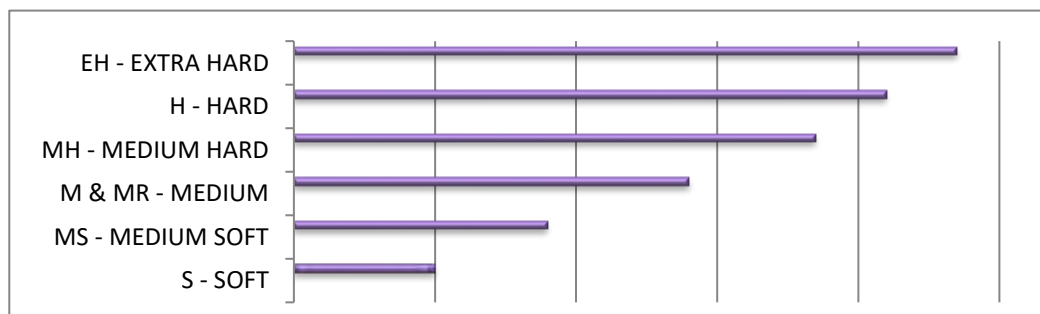

Codice code	Durezza stiffness	Descrizione description	Prezzo price
AXL-25960	/	ASSALE Ø25x960MM AXLE Ø25x960MM	$ 121.66
	/	DIAMETRO DIAMETER Ø25 mm	
	/	LUNGHEZZA LENGHT 960 mm	
AXL-30D960S	MOD. MORBIDO MOD. SOFT	ASSALE Ø30x5x960MM AXLE Ø30x5x960MM	$ 188.84
AXL-30D960M	MOD. MEDIO MOD. MEDIUM	DIAMETRO DIAMETER Ø30 mm	
AXL-30D960H	MOD. DURO MOD. HARD	LUNGHEZZA LENGHT 960 mm	
AXL-30D960EH	MOD. EXTRA DURO MOD. EXTRA HARD	SPESSORE THICKNESS 5 mm	
AXL-30D950S	MOD. MORBIDO MOD. SOFT	ASSALE Ø30x5x950MM AXLE Ø30x5x950MM	$ 197.92
AXL-30D950M	MOD. MEDIO MOD. MEDIUM	DIAMETRO DIAMETER Ø30 mm	
AXL-30D950H	MOD. DURO MOD. HARD	LUNGHEZZA LENGHT 950 mm	
AXL-30D950EH	MOD. EXTRA DURO MOD. EXTRA HARD		
AXL-40C1040SDD2	MOD. MORBIDO MOD. SOFT	ASSALE DD2 Ø40x3x1040MM AXLE DD2 Ø40x3x1040MM	$ 246.03
AXL-40C1040MDD2	MOD. MEDIO MOD. MEDIUM	DIAMETRO DIAMETER Ø40 mm	
AXL-40C1040HDD2	MOD. DURO MOD. HARD	LUNGHEZZA LENGHT 1040 mm	
CS-AXL-OK501030S	MOD. MORBIDO MOD. SOFT	ASSALE OK Ø50x2x1030MM (con adesivo CIK-FIA) OK AXLE Ø50x2x1030MM (with CIK-FIA sticker)	$ 246.03
CS-AXL-OK501030MS	MOD. MEDIO - MORBIDO MOD. MEDIUM - SOFT	DIAMETRO DIAMETER Ø50 mm	
CS-AXL-OK501030MR	MOD. MEDIO RACING MOD. RACING MEDIUM	LUNGHEZZA LENGHT 1030 mm	
CS-AXL-OK501030MH	MOD. MEDIO - DURO MOD. MEDIUM - HARD	CATEGORIA CATEGORY OK	
CS-AXL-OK501030H	MOD. DURO MOD. HARD		
CS-AXL-OK501030EH	MOD. EXTRA DURO MOD. EXTRA HARD		
CS-AXL-KZ501030S	MOD. MORBIDO MOD. SOFT	ASSALE KZ Ø50x2x1030MM (con adesivo CIK-FIA) KZ AXLE Ø50x2x1030MM (with CIK-FIA sticker)	$ 246.03
CS-AXL-KZ501030MS	MOD. MEDIO - MORBIDO MOD. MEDIUM - SOFT	DIAMETRO DIAMETER Ø50 mm	
CS-AXL-KZ501030MR	MOD. MEDIO RACING MOD. RACING MEDIUM	LUNGHEZZA LENGHT 1030 mm	
CS-AXL-KZ501030MH	MOD. MEDIO - DURO MOD. MEDIUM - HARD	CATEGORIA CATEGORY KZ	
CS-AXL-KZ501030H	MOD. DURO MOD. HARD		
CS-AXL-KZ501030EH	MOD. EXTRA DURO MOD. EXTRA HARD		
KIT-AXL-KEY6660		CHIAVETTA 6x6x60MM (20 pezzi) AXLE KEY 6x6x60MM (20 pieces)	$ 65.37
KIT-AXL-KEY6680		CHIAVETTA 6x6x80MM (20 pezzi) AXLE KEY 6x6x80MM (20 pieces)	$ 65.37
KIT-AXL-KEY8550		CHIAVETTA 8x5x50MM (20 pezzi) AXLE KEY 8x5x50MM (20 pieces)	$ 70.81
KIT-AXL-KEY8560		CHIAVETTA 8x5x60MM (20 pezzi) AXLE KEY 8x5x60MM (20 pieces)	$ 70.81
KIT-AXL-KEY3P		CHIAVETTA 3 PIOLI (20 pezzi) AXLE KEY 3 PIVOT (20 pieces)	$ 188.84
KIT-AXL-KEY2P		CHIAVETTA 2 PIOLI (20 pezzi) AXLE KEY 2 PIVOT (20 pieces)	$ 161.60

*50mm IPK axles no longer come with keyways for inboard and outboard sprocket and sprocket hub applications. Dealers must specify if they want them keyed inboard (Shifter and 4-Stroke gears and hubs) or outboard (TaG gears and hubs).