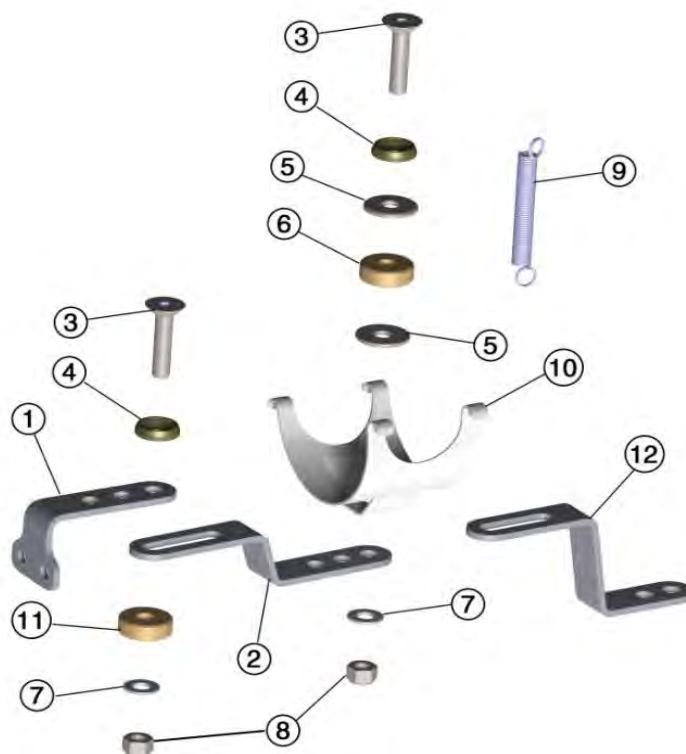

Codice code	Descrizione description	Prezzo (IVA escl.) price (excl. VAT)
CS-ENG-SILHLD	SUPPORTO SCARICO OK/KZ OK/KZ SILENCER HOLDER	$ 96.23
CS-ENG-SILHDMK	SUPPORTO SCARICO MINIKART MINIKART SILENCER HOLDER	$ 99.87
1	ENG-SILHLDBRK PIASTRA SUPPORTO SILENZIATORE SCARICO UNIVERSALE ZINCATO BIANCO UNIVERSAL EXHAUST SILENCER SUPPORT WHITE GALVANIZED	$ 27.24
2	ENG-SILHLDSUPKZ SUPPORTO CULLA SILENZIATORE ZINCATO BIANCO SILENCER HOLDER SUPPORT WHITE GALVANIZED	$ 29.05
3	KIT-VT-SC1045SH VITE TESTA SVASATA M10x45MM (50 pezzi) SCREW COUNTERSUNK HEAD M10x45MM (50 pieces)	$ 41.76
4	KIT-VT-WS1025CH RONDELLA SVASATA Ø10x25MM ANODIZZATA (50 pezzi) WASHER COUNTERSUNK Ø10x25MM ANODIZED (50 pieces)	€ 90,00
5	KIT-VT-WS1030 RONDELLA Ø10x30MM (50 pezzi) WASHER Ø10x30MM (50 pieces)	$ 27.24
6	KIT-VT-SB1035 SILENTBLOCK Ø10xØ35xH10.5MM (10 pezzi) SILENTBLOCK Ø10xØ35xH10.5MM (10 pieces)	$ 50.85
7	KIT-VT-WS1020 RONDELLA Ø10x20MM (50 pezzi) WASHER Ø10x20MM (50 pieces)	$ 27.24
8	KIT-VT-NT10SH DADO AUTOBLOCCANTE ALTO M10 (50 pezzi) NUT SELFLOCK HIGH M10 (50 pieces)	$ 34.50
9	KIT-ENG-SILSPR MOLLA CULLA SILENZIATORE (10 pezzi) SILENCER HOLDER SPRING (10 pieces)	$ 93.51
10	ENG-SILHLDR CULLA SILENZIATORE - ZINCATA BIANCA SILENCER HOLDER - WHITE GALVANIZED	$ 18.16
11	KIT-VT-SP1030 Distanziale Ø10xØ30xH10MM (20 pezzi) SPACER Ø10xØ30xH10MM (20 pieces)	$ 90.72
12	ENG-SILHLDSUPMK SUPPORTO CULLA SILENZIATORE MINIKART ZINCATO BIANCO MINIKART SILENCER HOLDER SUPPORT WHITE GALVANIZED	$ 32.69