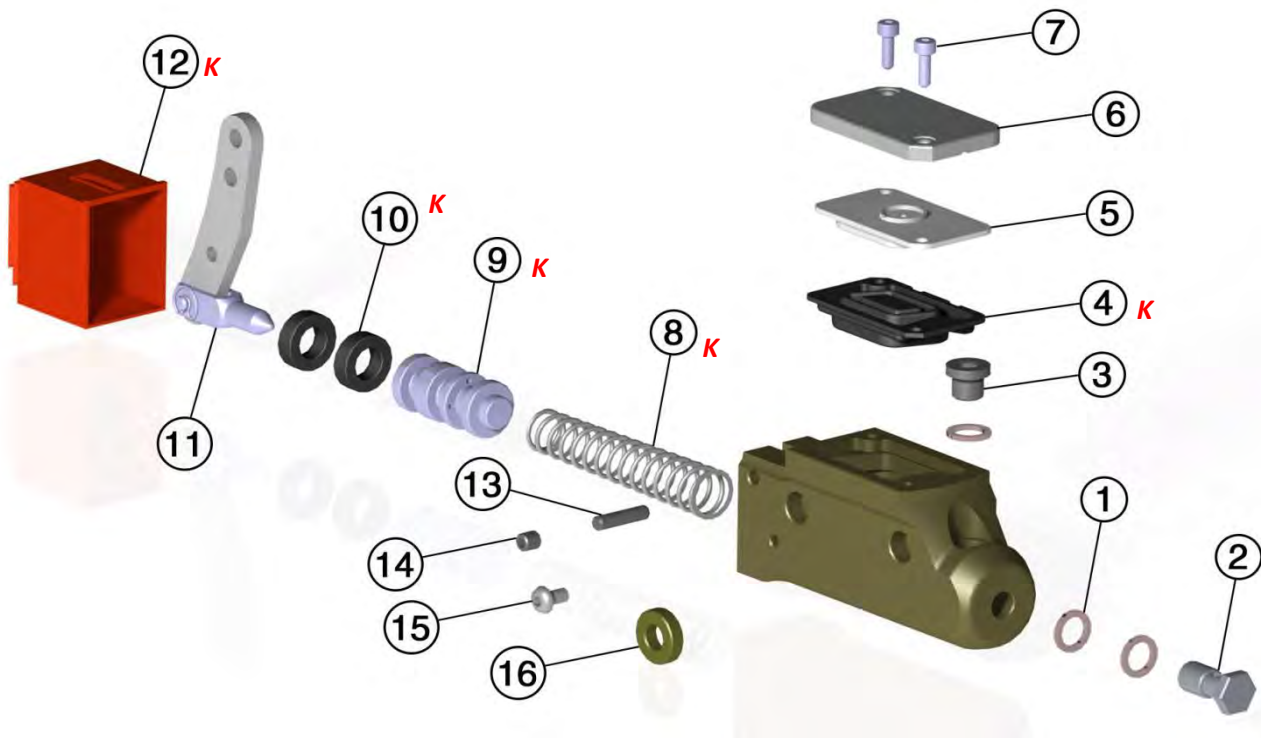

Codice code	Descrizione description	Prezzo (IVA escl.) price (excl. VAT)
/	CS-PMP-190L POMPA FRENO Ø19MM BRAKE PUMP Ø19MM	$ 226.97
1	KIT-VT-WS1014 RONDELLA RAMATA Ø10x14MM (50 pezzi) COPPER WASHER Ø10x14MM (50 pieces)	$ 55.38
2	KIT-VT-OL10CN VITE TUBO FRENO M10 (10 pezzi) SCREW OIL PIPE CONNECTION M10 (10 pieces)	$ 74.45
3	KIT-VT-OL10CP TAPPO OLIO M10 (10 pezzi) THREADED OIL CAP M10 (10 pieces)	$ 27.24
4	KIT-PMP-19GSK MEMBRANA POMPA FRENO (10 pezzi) BRAKE PUMP INNER GASKET (10 pieces)	$ 74.45
5	PMP-19GSKSUP SUPPORTO MEMBRANA POMPA FRENO BRAKE PUMP INNER GASKET SUPPORT	$ 45.39
6	PMP-19CAP TAPPO POMPA FRENO BRAKE PUMP CAP	$ 34.50
7	KIT-VT-SC0412CH VITE TESTA CILINDRICA M4x12MM (50 pezzi) SCREW CYLINDRICAL HEAD M4x12MM (50 pieces)	$ 41.76
8	KIT-PMP-19SPR MOLLA POMPA FRENO Ø19MM (10 pezzi) BRAKE PUMP SPRING Ø19MM (10 pieces)	$36.31
9	KIT-CS-PMP-19PST PISTONE POMPA FRENO Ø19MM (5 pezzi) BRAKE PUMP PISTON Ø19MM (5 pieces)	$ 116.21
10	KIT-PMP-19RBB GOMMINO TENUTA OLIO Ø19MM (50 pezzi) OIL SEAL RUBBER Ø19MM (50 pieces)	$ 70.81
11	CS-PMP-19LVR LEVA POMPA FRENO BRAKE PUMP LEVER	$ 27.24
12	KIT-PMP-19OUTC CUFFIA PARA-POLVERE POMPA FRENO (10 pezzi) BRAKE PUMP OUTSIDE DUSTY CAP (10 pieces)	$ 74.45
13	KIT-VT-PN0520 SPINA CILINDRICA Ø5x20MM (50 pezzi) PIN Ø5x20MM (50 pieces)	$ 34.50
14	KIT-VT-PN0606B GRANO PUNTA PIANA M6x6MM (50 pezzi) FLAT PIN M6x6MM (50 pieces)	$ 41.76
15	KIT-VT-SC0508RH VITE TESTA BOMBATA M5x8MM (50 pezzi) SCREW ROUND HEAD M5x8MM (50 pieces)	$ 41.76
16	KIT-VT-SP0518 DISTANZIALE Ø8.5xØ18xH5MM (10 pezzi) SPACER Ø8.5xØ18xH5MM (10 pieces)	$ 64.46
K	KIT-BRK-PMP19REV Kit revisione pompa freno Ø19mm Ø19mm BRAKE PUMP REVISION KIT	$ 64.46