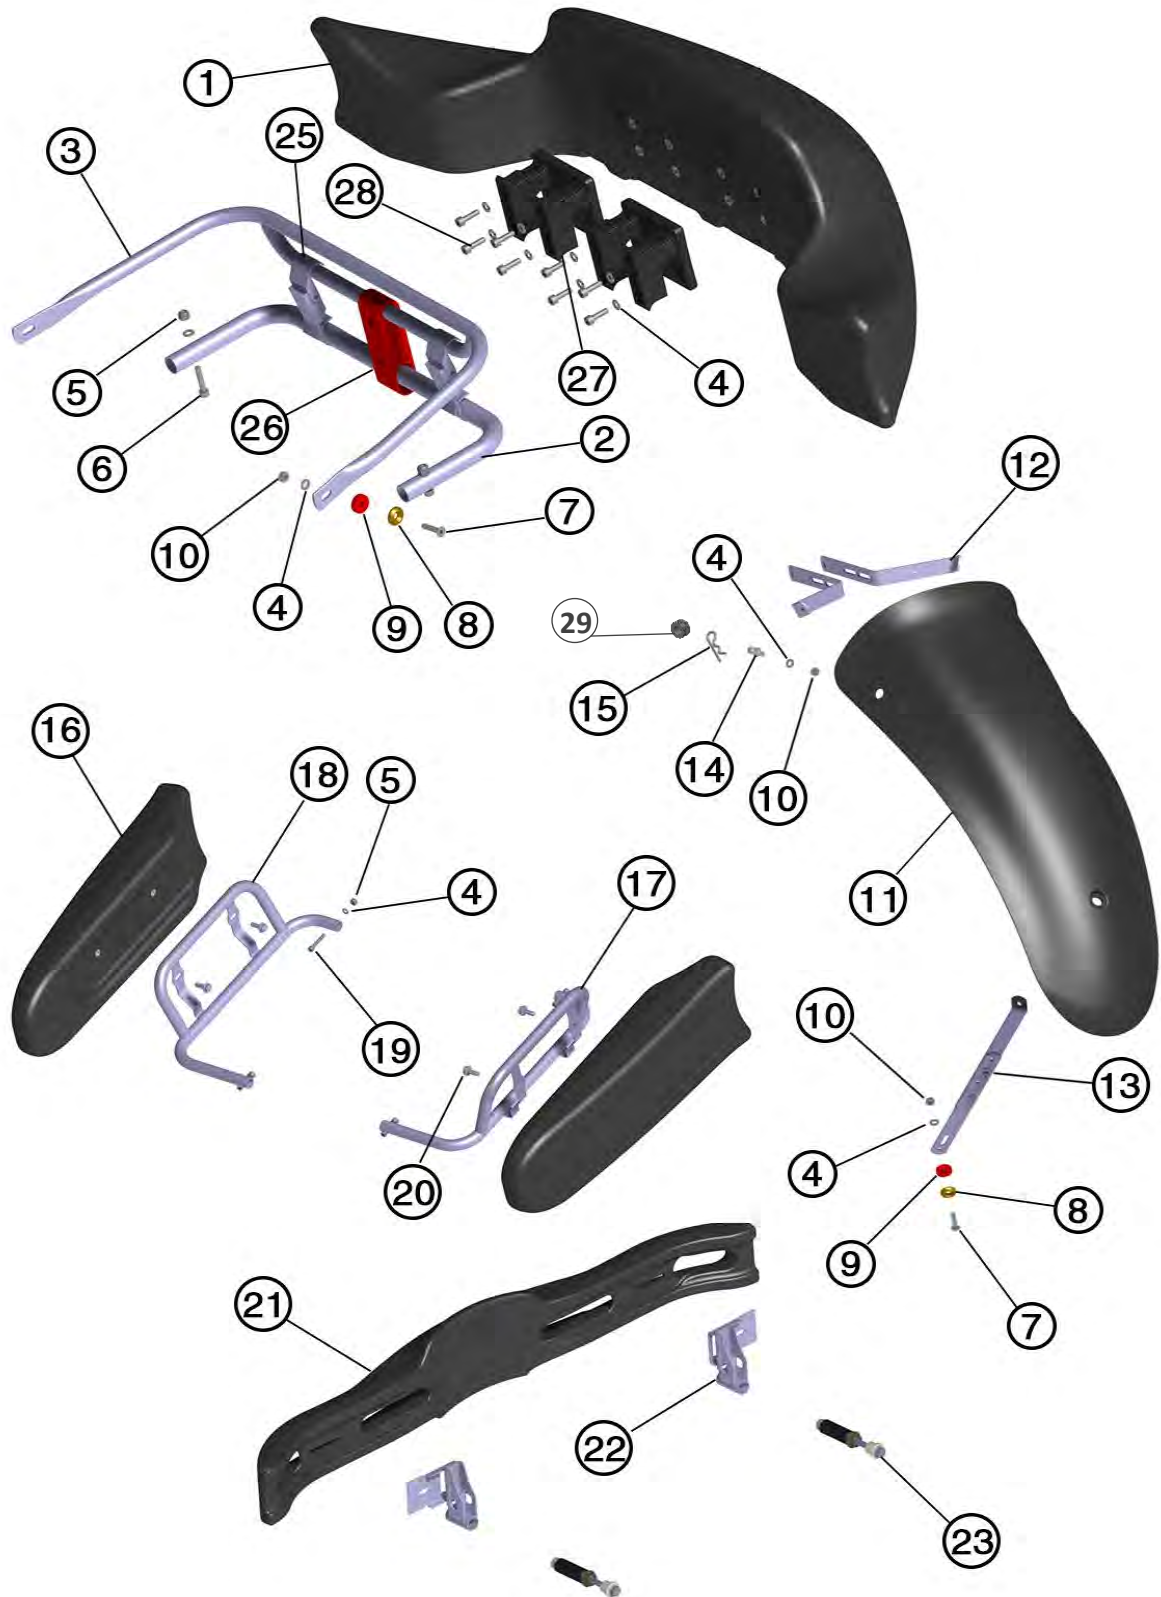

CARENATURE MK20 | MK20 BODYWORKS

Codice code		Descrizione description	Prezzo (IVA escl.) price (excl. VAT)
1	BDW-FRTSPL20	SPOILER ANTERIORE MOD.MK20 NERO FRONT SPOILER MOD.MK20 BLACK	$ 129.95
2	BDW-LWFERSUPMK20	SUPPORTO SPOILER ANTERIORE INFERIORE MK20 CROMATO MK20 LOW FRONT SPOILER SUPPORT CHROMED	$ 39.94
3	BDW-FRTHHSUP20	SUPPORTO SPOILER ANTERIORE SUPERIORE MK20 CROMATO MK20 HIGH FRONT SPOILER SUPPORT CHROMED	$ 50.85
4	KIT-VT-WS0612	RONDELLA Ø6x12MM (50 pezzi) WASHER Ø6x12MM (50 pieces)	$ 27.24
5	KIT-VT-NT06SL	DADO AUTOBLOCCANTE BASSO M6 (50 pezzi) NUT SELFLOCK LOW M6 (50 pieces)	$ 34.50
6	KIT-VT-SC0630CH	VITE TESTA CILINDRICA M6x30MM (50 pezzi) SCREW CYLINDRICAL HEAD M6x30MM (50 pieces)	$ 41.76
7	KIT-VT-SC0625SH	VITE TESTA SVASATA M6x25MM (50 pezzi) SCREW COUNTERSUNK HEAD M6x25MM (50 pieces)	$ 41.76
8	KIT-VT-WS0620CH	RONDELLA SVASATA Ø6x20MM ANODIZZATA (50 pezzi) WASHER COUNTERSUNK Ø6x20MM ANODIZED (50 pieces)	$ 93.51
9	KIT-VT-SB0620	SILENTBLOCK Ø6xØ20xH5MM (50 pezzi) SILENTBLOCK Ø6xØ20xH5MM (50 pieces)	$ 55.38
10	KIT-VT-NT06SL	DADO AUTOBLOCCANTE BASSO M6 (50 pezzi) NUT SELFLOCK LOW M6 (50 pieces)	$ 34.50
11	BDW-NMBHLD20	FRONTALINO PORTANUMERO MOD.MK20 NERO NASSAU PANEL MOD.MK20 BLACK	$ 93.51
12	KIT-BDW-HHSUPMK20	SUPPORTO SUPERIORE FRONTALINO MK20 CROMATO (2 pezzi) MK20 HIGH NASSAU PANEL SUPPORT CHROMED (2 pieces)	$ 39.94
13	KIT-BDW-HLWSUPMK20	SUPPORTO INFERIORE FRONTALINO MK20 CROMATO (2 pezzi) MK20 LOW NASSAU PANEL SUPPORT CHROMED (2 pieces)	$ 27.95
14	KIT-VT-SF0612PN	PERNO SICUREZZA L12MM (10 pezzi) SAFETY PIN L12MM (10 pieces)	$ 63.55
15	KIT-VT-SF5PLNH	COPIGLIA SICUREZZA FRONTALINO (10 pezzi) NASSAU PANEL SAFETY SPLIT PIN (10 pieces)	$ 15.25
16	BDW-SPMK20	CARENATURA LATERALE MK20 NERO MK20 SIDE BODYWORK BLACK	$ 64.95
17	BDW-LFTSUPMK20	SUPPORTO CARENATURA SINISTRA MK20 CROMATO MK20 LEFT BODYWORK SUPPORT CHROMED	$ 66.95
18	BDW-RGHSUPMK20	SUPPORTO CARENATURA DESTRA MK20 CROMATO MK20 RIGHT BODYWORK SUPPORT CHROMED	$ 66.95
19	KIT-VT-SC0635CH	VITE TESTA CILINDRICA M6x35MM (50 pezzi) SCREW CYLINDRICAL HEAD M6x35MM (50 pieces)	$ 41.76
20	KIT-VT-SC0820FL	VITE TESTA ESAGONALE FLANGIATA M8x20MM (50 pezzi) SCREW HEXAGON FLANGED HEAD M8x20MM (50 pieces)	$ 41.76
21	BDW-RRBDWHK	SPOILER POSTERIORE HULK NERO HULK REAR SPOILER BLACK	$ 124.95
22	KIT-RRBDWSUPHK	KIT SUPPORTO SPOILER POSTERIORE HULK HULK REAR SPOILER SUPPORT KIT	$ 119.95
23	KIT-RRBDW28HK	KIT VITERIA SPOILER POST. HULK (Ø28MM) (DESTRO + SINISTRO) HULK REAR SPOILER MOUNTING SCREWS KIT (Ø28MM) (RIGHT + LEFT)	$ 72.63
24	KIT-RRBDWRTX	KIT VITERIA SPOILER POSTERIORE Ø28MM DX+SX ROTAX MICROMAX ROTAX MICROMAX REAR SPOILER MOUNTING KIT Ø28MM RIGHT+LEFT	$ 87.15
25	KIT-BDW-BMPCLP	GANCIO METALLICO PARAURTI ANTERIORE (2 pezzi) FRONT BUMPER CLIP (2 pieces)	$ 49.03
26	BDW-BMPFST	BRIGLIA SPOILER ANTERIORE FRONT SPOILER FASTENING	$ 18.16
27	KIT-BDW-PLTFRT15	PIASTRA SPOILER ANTERIORE CIK-FIA 2015 (2 pezzi) 2015 CIK-FIA FRONT SPOILER PLATE (2 pieces)	$ 39.94
28	KIT-VT-SC0620CH	VITE TESTA CILINDRICA M6x20MM (50 pezzi) SCREW CYLINDRICAL HEAD M6x20MM (50 pieces)	$ 41.76
29	KIT-VT-SBNSPN	KIT GOMMINO ANTIVIBRANTE FRONTALINO (10 pezzi) NASSAU PANEL ANTIVIBRATION RUBBER KIT (10 pieces)	$ 36.31