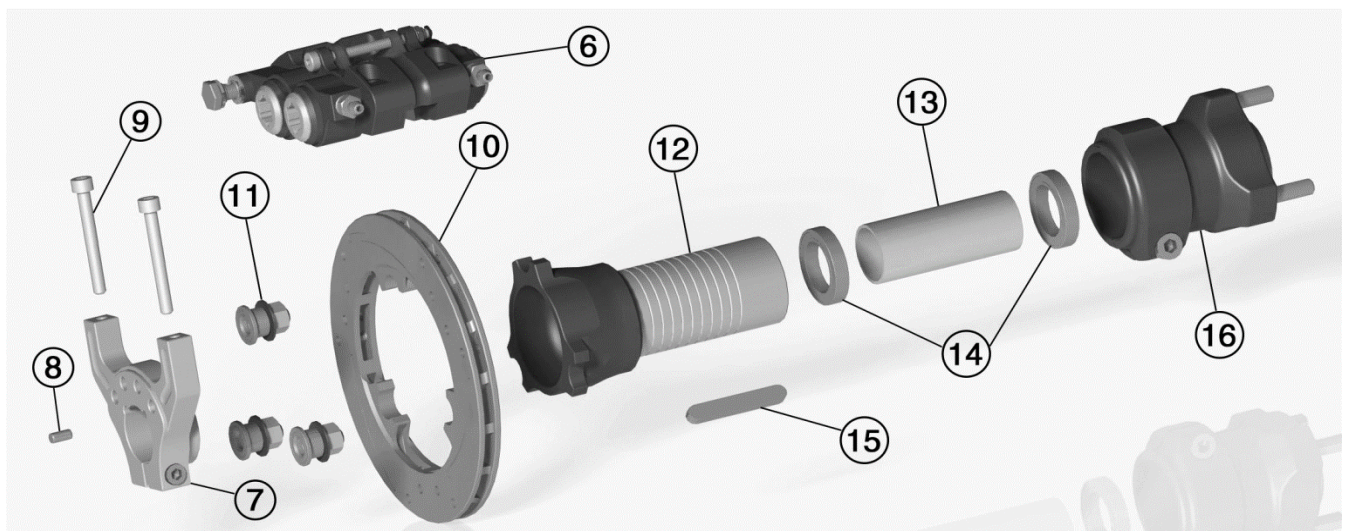

IMPIANTO FRENO ANTERIORE STR-V2 | FRONT BRAKE SYSTEM STR-V2

Codice code	Descrizione description	Prezzo (IVA escl.) price (excl. VAT)
BRK-SV2FRSYS	SISTEMA FRENANTE ANTERIORE STR-V2 STR-V2 FRONT BRAKE SYSTEM	$ 2028.55

BRK-PPWSV2	TUBO FRENO ANTERIORE STR-V2 BIANCO STR-V2 FRONT BRAKE PIPE WHITE	$ 102.56

1	CS-PMP-19OL	POMPA FRENO Ø19MM BRAKE PUMP Ø19MM	$ 226.97
2A	KIT-VT-SC0680CH	VITE TESTA CILINDRICA M6x80MM (50 pezzi) SCREW CYLINDRICAL HEAD M6x80MM (50 pieces)	$ 41.76
2B	KIT-VT-SC0645CH	VITE TESTA CILINDRICA M6x45MM (50 pezzi) SCREW CYLINDRICAL HEAD M6x45MM (50 pieces)	$ 41.76
3	KIT-VT-WS0612	RONDELLA Ø6x12MM (50 pezzi) WASHER Ø6x12MM (50 pieces)	$ 27.24
4	KIT-VT-NT06SL	DADO AUTOBLOCCANTE BASSO M6 (50 pezzi) NUT SELFLOCK LOW M6 (50 pieces)	$ 34.50
5	KIT-VT-SP0518	DISTANZIALE Ø8.5xØ18xH5MM (10 pezzi) SPACER Ø8.5xØ18xH5MM (10 pieces)	$ 64.46

6A	CS-BRK-CALSV2LF	PINZA FRENO ANTERIORE SINISTRA STR-V2 - con pastiglie e viteria STR-V2 FRONT LEFT BRAKE CALIPER - with pads and screws	$ 379.49
6B	CS-BRK-CALSV2RG	PINZA FRENO ANTERIORE DESTRA STR-V2 - con pastiglie e viteria STR-V2 FRONT RIGHT BRAKE CALIPER - with pads and screws	$ 379.49
7A	BRK-CLSUPS2L	SUPPORTO PINZA ANTERIORE STR-V2 SINISTRO con vite STR-V2 FRONT LEFT CALIPER SUPPORT with screw	$ 107.00
7B	BRK-CLSUPS2R	SUPPORTO PINZA ANTERIORE STR-V2 DESTRO con vite STR-V2 FRONT RIGHT CALIPER SUPPORT with screw	$ 107.00
8	KIT-VT-PN0510	SPINA CILINDRICA Ø5x10MM (50 pezzi) PIN Ø5x10MM (50 pieces)	$ 34.50
9	KIT-VT-SC0640CH	VITE TESTA CILINDRICA M6x40MM (50 pezzi) SCREW CYLINDRICAL HEAD M6x40MM (50 pieces)	$ 41.76
10	DSC-FRTSV2	DISCO FRENO ANTERIORE STR-V2 - POSTERIORE MKB-V2 STR-V2 FRONT BRAKE DISC - MKB-V2 REAR BRAKE DISC	$ 265.10
11	KIT-DSCSTRFIX3	VITERIA FISSAGGIO DISCO ANTERIORE STR-V2 - POSTERIORE MKB-V2 (3 componenti per tipo) STR-V2 FRONT BRAKE DISC - MKB-V2 REAR MOUNTING SCREWS (3 pieces for each components)	$ 93.51
12	CS-DSC-SUPFRTSTR	SUPPORTO DISCO FRENO ANTERIORE STR-V2 con cuscinetti STR-V2 FRONT BRAKE DISC SUPPORT with bearings	$ 150.71
13	KIT-VT-SP2571	DISTANZIALE CUSCINETTI Ø25.5XØ29X71MM (x10 pezzi) BEARINGS SPACER Ø25.5XØ29X71MM (10 pieces)	$ 121.66
14	KIT-CU-2537	CUSCINETTO Ø25xØ37xH7MM (10 pezzi) BEARING Ø25xØ37xH7MM (10 pieces)	$ 150.71
15	KIT-AXL-KEY8550	CHIAVETTA 8x5x50MM (20 pezzi) AXLE KEY 8x5x50MM (20 pieces)	$ 64.46
16	CS-HUB-FRT4270R	MOZZO ANTERIORE Ø42XL70MM MOD. R ANODIZZATO R MODEL FRONT HUB Ø42XL70MM ANODIZED	$ 147.08