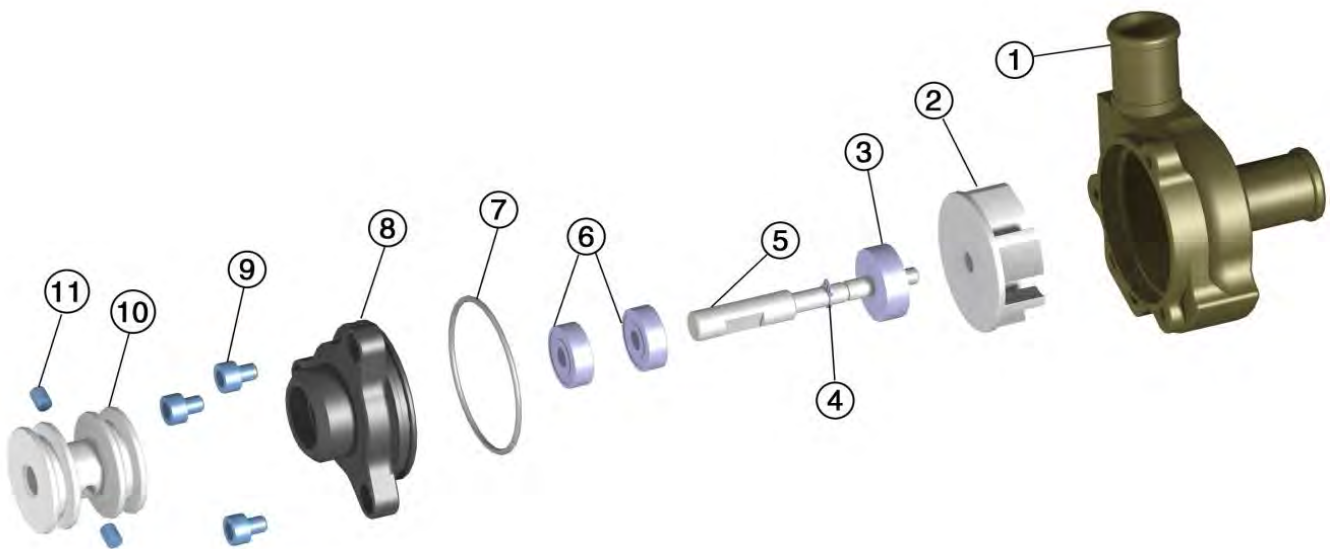

POMPA ACQUA | WATER PUMP

Codice code	Descrizione description	Prezzo (IVA escl.) price (excl. VAT)
ENG-PMP	POMPA ACQUA WATER PUMP	 $ 245.95
CS-ENG-PUL50	PULEGGIA POMPA ACQUA PER ASSALE Ø50mm WATER PUMP PULLEY FOR Ø50mm AXLE	 $ 63.55
CS-ENG-PUL40	PULEGGIA POMPA ACQUA PER ASSALE Ø40mm WATER PUMP PULLEY FOR Ø40mm AXLE	
CS-ENG-PUL30	PULEGGIA POMPA ACQUA PER ASSALE Ø30mm WATER PUMP PULLEY FOR Ø30mm AXLE	
KIT-ENG-PMPOR	O-RING PULEGGIA POMPA ACQUA (10 pezzi) WATER PUMP PULLEY O-RING (10 pieces)	$ 21.95
1	ENG-PMPDIF DIFFUSORE POMPA ACQUA WATER PUMP DIFFUSER	$ 116.21
2	ENG-PMPIMP GIRANTE POMPA ACQUA WATER PUMP IMPELLER	$ 55.38
3	ENG-PMPOIL PARAOILIO Ø22X6X7mm OIL RETAINER Ø22X6X7mm	$ 11.80
4	KIT-VT-SG05 SEEGER Ø5mm (50 pezzi) SEEGER Ø5mm (50 pieces)	$ 45.39
5	ENG-PMPSHF ALBERO GIRANTE POMPA ACQUA WATER PUMP IMPELLER SHAFT	$ 41.76
6	KIT-CU-0619 CUSCINETTO Ø19XØ6xH6mm (10 pezzi) BEARING Ø19XØ6xH6mm (10 pieces)	$ 45.39
7	KIT-VT-OR44 O-RING PER POMPA ACQUA (10 pezzi) O-RING FOR WATER PUMP (10 pieces)	$ 11.80
8	ENG-PMPCAP TAPPO POMPA ACQUA ANODIZZATO NERO WATER PUMP CAP ANODIZED BLACK	$ 55.38
9	KIT-VT-SC0510CH VITE TESTA CILINDRICA M5X10mm (50 pezzi) SCREW CYLINDRICAL HEAD M5X10mm (50 pieces)	$ 41.76
10	ENG-PMPLY PULEGGIA POMPA ACQUA WATER PUMP PULLEY	$36.31
11	KIT-VT-PN0606B GRANO PUNTA PIANA M6x6MM (50 pezzi) FLAT PIN M6x6MM (50 pieces)	$ 41.76