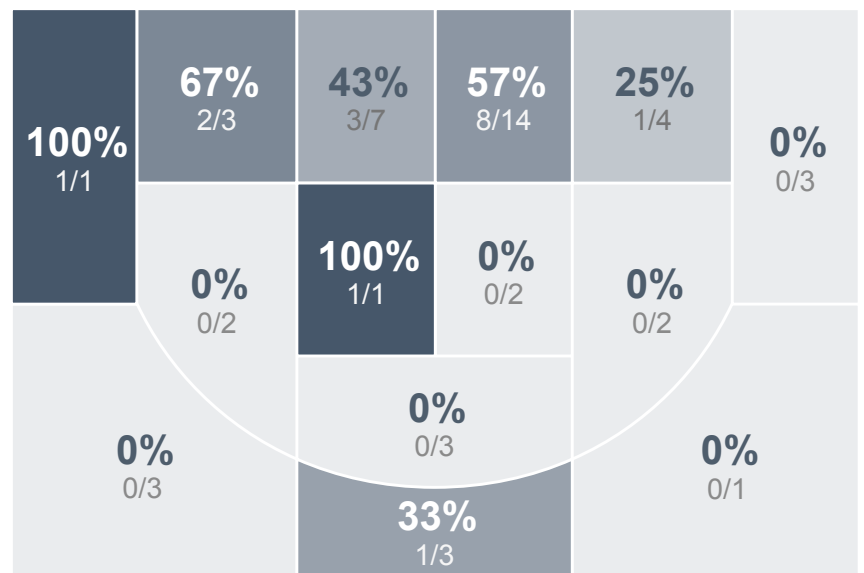

Girls Varsity Basketball