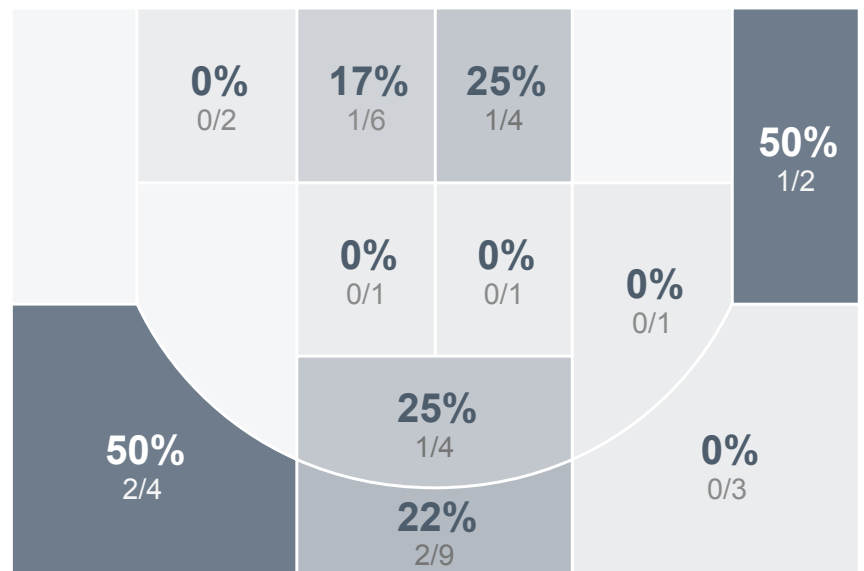

Minot High School