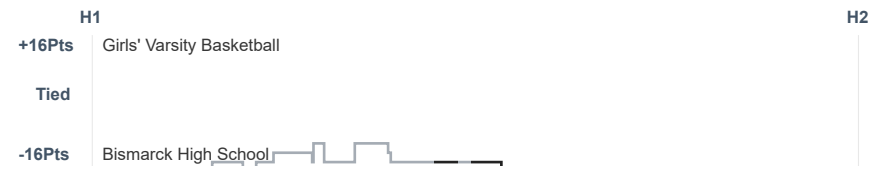

Box Score Report

LHS vs Bismarck - Feb 25, 2020 - L 37-53

Period Stats

Team	1	2	Final
LHS	16	21	37
BHS	15	38	53

Team Stats

	LHS	BHS
Field Goal %	27.7%	26.2%
Effective Field Goal %	29.8%	28.7%
2FG Made/Attempted	11/28	13/41
2FG%	39.3%	31.7%
3FG Made/Attempted	2/19	3/20
3FG%	10.5%	15.0%
FT Made/Attempted	9/15	18/24
Free Throw Percentage	60.0%	75.0%
Points Per Possession	0.45	0.67
Transition Points	2	6
Points Off Turnovers	10	20
Second Chance Points	5	5
Points in the Paint	18	26
Offensive Rebounds	8	16
Defense Rebounds	27	26
Assists	11	7
Deflections	8	19
Steals	7	21
Blocks	5	2
Turnovers	36	23
Personal Fouls	23	16
Charges Taken	0	5

Run Graph