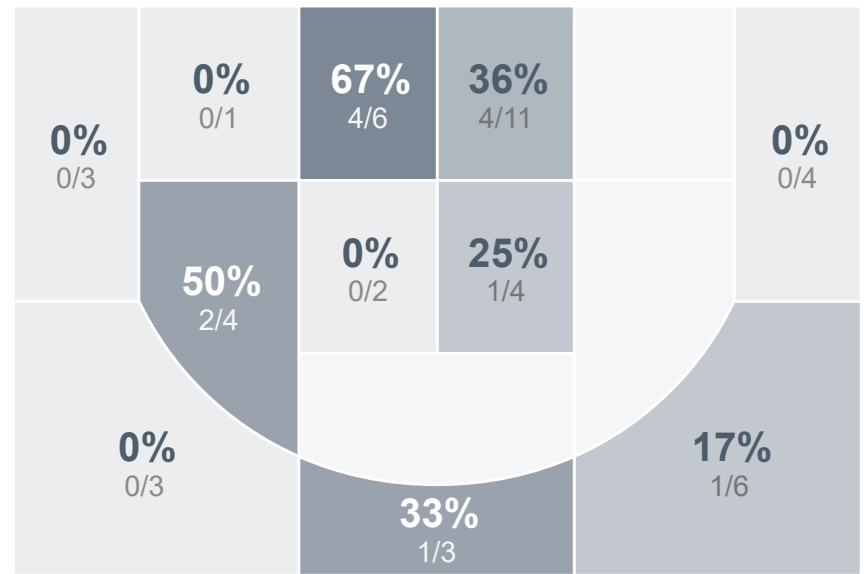

Girls' Varsity Basketball