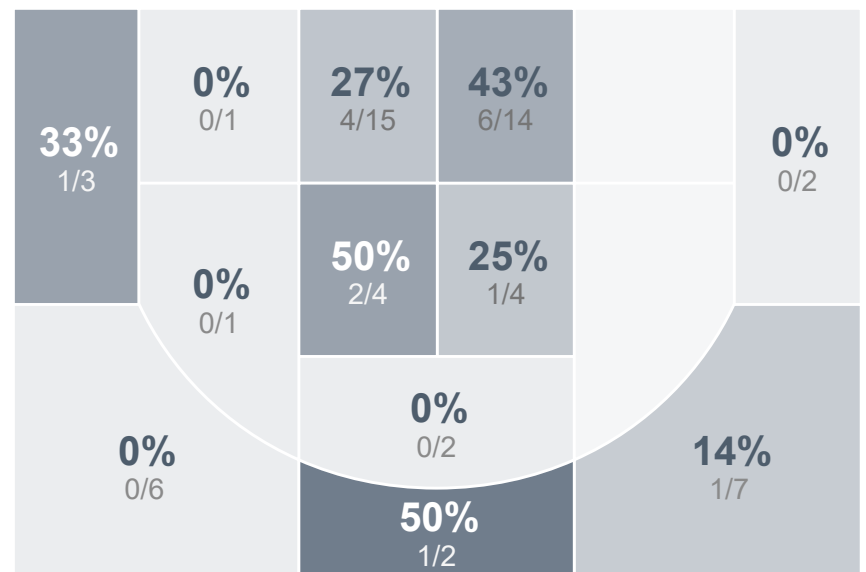

Bismarck High School