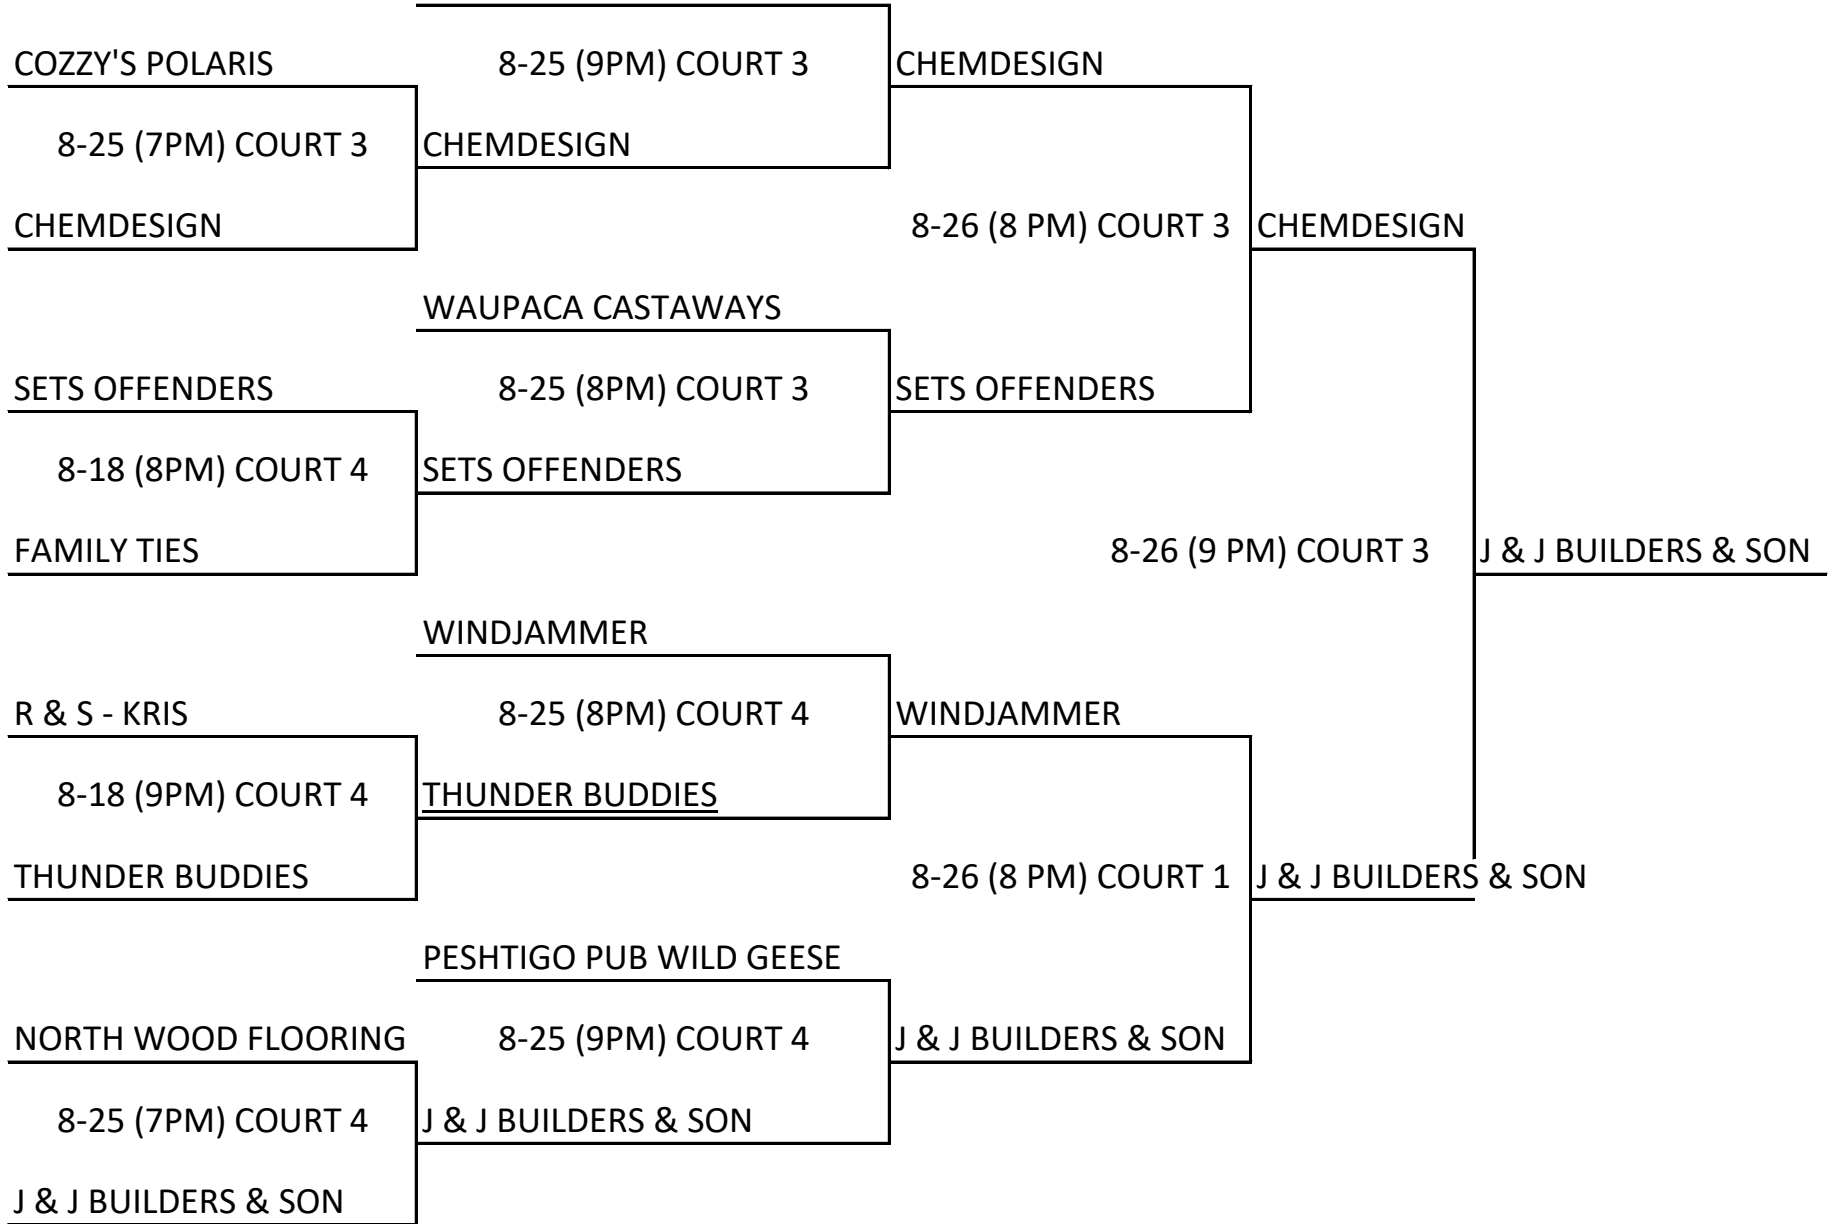

DIV 4-5
2021 MILLER MIXED LEAGUE
2 LEE'S FARM

SETS OFFENDERS

8-18 (6PM) COURT 4

R & S - KAYLA

EAST SIDE - MARGARET

8-18 (7PM) COURT 4

R & S - KRIS

WINNER TO A

WINNER TO B

TEAMS MAY PLAY WEDNESDAY OR THURSDAY-- CHECK DATES!!!

FINAL FOUR WILL PLAY ON THURSDAY!!!